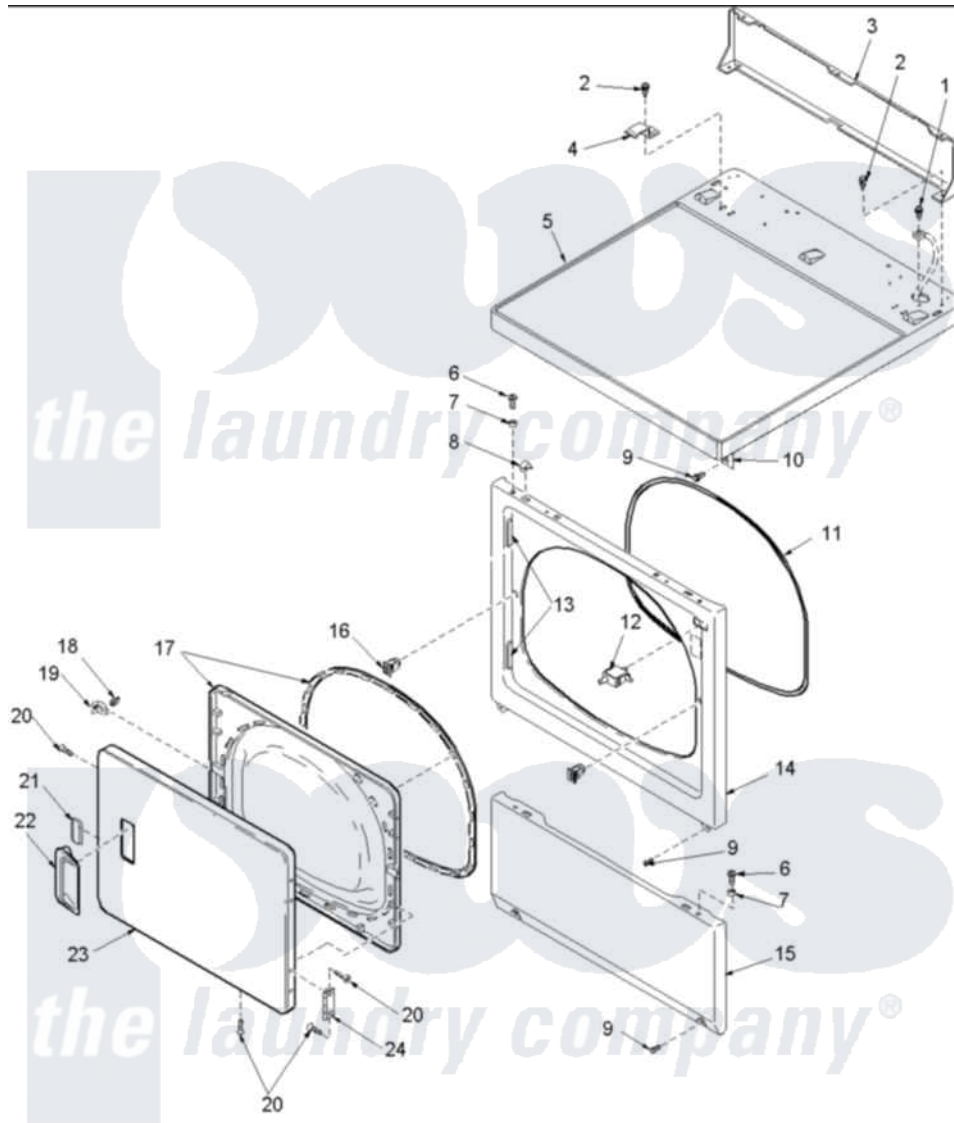

Amana ALG643RMC (BOM: PALG643RMC) 03 - Door and Front, Access, and Top Panels

Amana Residential Amana ALG643RMC (BOM: PALG643RMC) Washer Parts Parts Diagram 03 - Door and Front, Access, and Top Panels
 Click on the part number to view part

Item	Original Part Number	Replaced By	Status	Part Description
1	503688			Screw, 10B-16 X .34 I
2	501086	90767		Screw, 8A X 3/8 HeX Washer Head Tapping
3	40121401			Panel, Home Hood Back
4	Y503876			Clip, Hold Down
5	40070301C	37001033		Panel, Top
6	32671	Y014874		Screw, Idler Arm And Sleeve
7	505187			Locator, Panel
8	56080	22001650		Fastener, Spring
9	503661	27001200		Screw
10	40130801			Bracket, Top Mount
11	504005	511056		Seal Front Panel
12	Y504570	W10169313		Switch-Dor
13	503126			Plug, Hinge Hole
14	503656C	503656CP		Panel, Front

15	40045301C	40045301CP	Panel, Access
16	54660	LA-1003	Door Catch Kit
17	503643W	37001028	Seal And Liner, Assembly
18	500039	510181	Strike Doormetal
19	40116201		Bracket, Door Strike
20	500226		Screw, 8b-16 x 5/8 Tap
21	505328		Wedge, Door Handle
22	503646C	Not Available	PULL, DOOR (BSQ)
23	503654C	12002135	Door Handle
24	Y503676		Hinge, Door And Top