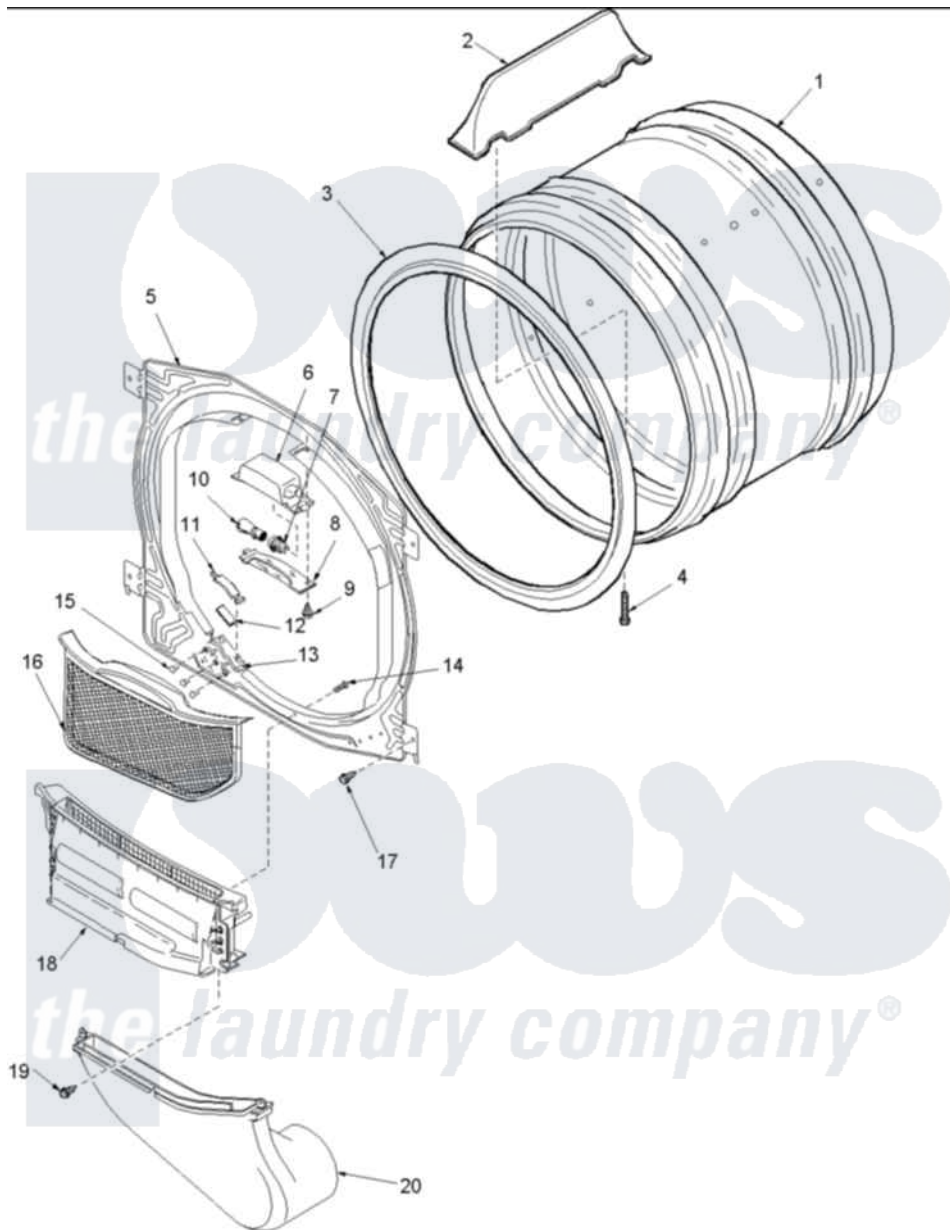

# Amana ALG643RMC (BOM: PALG643RMC) 04 - Front Bulkhead, Air Duct & Drum

Amana Residential Amana ALG643RMC (BOM: PALG643RMC) Washer Parts Parts Diagram 04 - Front Bulkhead, Air Duct & Drum

Click on the part number to view part

Item	Original Part Number	Replaced By	Status	Part Description
1	Y504468		Not Available	ASSY CYLINDER
2	503703	<a href="#">12002559</a>		Baffle Kit
3	501801	<a href="#">37001132</a>		Seal, Cylinder
4	<a href="#">Y62588</a>			Screw, 10BT-12 X 1 Tap
5	503616W	<a href="#">503616WP</a>		Assembly, Frt Bulkhead
6	503622	<a href="#">Y504452</a>		Light Assembly
7	504458	<a href="#">Y504452</a>		Light Assembly
8	<a href="#">40094301</a>			Lens, Light
9	500227	<a href="#">505295</a>		Screw, No.8ab-16 x 3/4 PH
10	Y60954	<a href="#">67001316</a>		Bulb, Light
11	40116501	<a href="#">37001298</a>		Glide- Dry
12	500121	<a href="#">510189</a>		Pad Felt
13	501554	<a href="#">12002090</a>		Bracket
14	<a href="#">500226</a>			Screw, 8b-16 x 5/8 Tap
15	<a href="#">505295</a>			Screw, No.8ab-16 x 3/4 PH

16	Y503627	<a href="#">37001142</a>	Filter, Lint
17	<a href="#">503688</a>		Screw, 10B-16 X .34 I
18	505528	<a href="#">37001141</a>	Air Duct Assembly
20	Y503626	<a href="#">37001141</a>	Air Duct Assembly