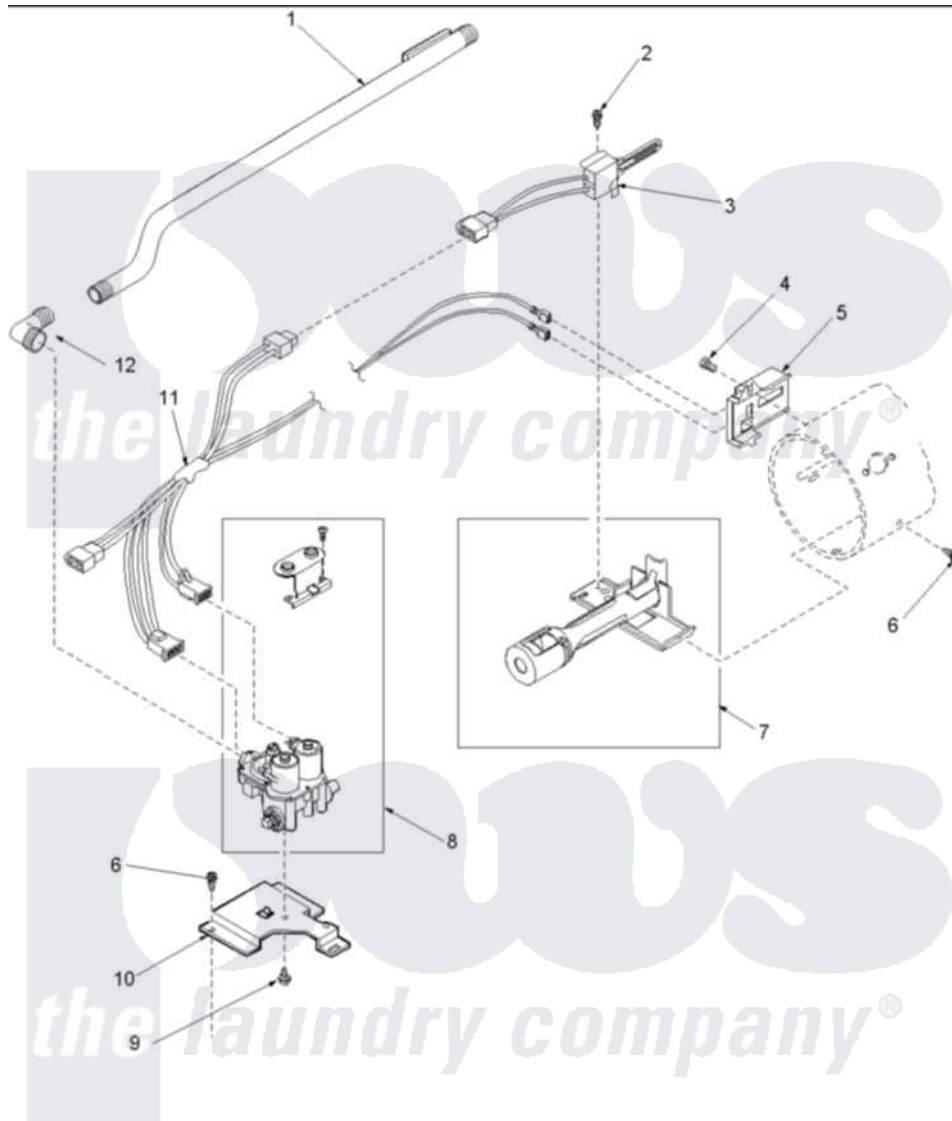

# Amana ALG643RMC (BOM: PALG643RMC) 05 - Gas Valve, Igniter & Gas Conversion Kit

Amana Residential Amana ALG643RMC (BOM: PALG643RMC) Washer Parts Parts Diagram 05 - Gas Valve, Igniter & Gas Conversion Kit

[Click on the part number to view part](#)

Item	Original Part Number	Replaced By	Status	Part Description
1	40050201	<a href="#">510204</a>		Pipe
2	51782		Not Available	SCREW, 6B-20X5/16
3	40069801	<a href="#">37001308</a>		Ignitor
4	23222	<a href="#">3177991</a>		Screw
5	Y56231	<a href="#">338906</a>		Radiant, Sensor
6	<a href="#">503688</a>			Screw, 10B-16 X .34 I
7	Y56234	<a href="#">37001304</a>		Burner Ign
8	<a href="#">Y504091</a>			Assembly, Valve-Gas-Single
9	56124	<a href="#">3370225</a>		Screw
10	<a href="#">500821</a>			Bracket, Mounting-Gas
11	40098501	<a href="#">37001007</a>		Harness, Wire
12	<a href="#">40049801</a>			Elbow, Brass