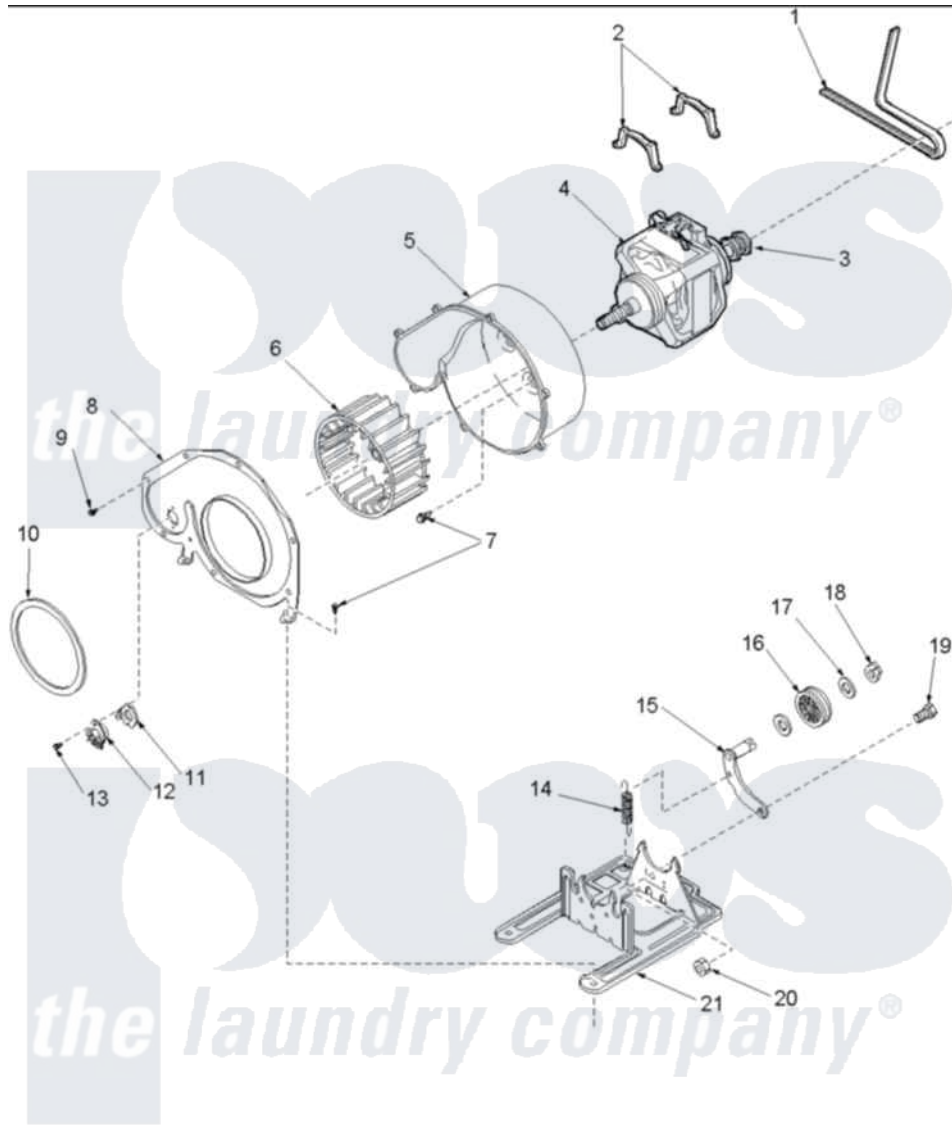

# Amana ALG643RMC (BOM: PALG643RMC) 06 - Motor and Fan Assemblies

Amana Residential Amana ALG643RMC (BOM: PALG643RMC) Washer Parts Parts Diagram 06 - Motor and Fan Assemblies

Click on the part number to view part

Item	Original Part Number	Replaced By	Status	Part Description
1	<a href="#">40111201</a>			Belt, Cylinder
2	Y58047	<a href="#">660658</a>		Clamp, Motor Mounting 343481 685441
3	40048501	<a href="#">2200376</a>		Motor
4	40099801	<a href="#">2200376</a>		Motor
5	<a href="#">56020</a>			Housing, Blower
6	56000	<a href="#">510139P</a>		Assembly Blower Fan Package
7	503661	<a href="#">27001200</a>		Screw
8	500078	<a href="#">511969P</a>		Kit Blower Housing And Cover
9	<a href="#">31260</a>			Screw, No.8 X 3/8 Ind H
10	40090001	<a href="#">37001119</a>		Seal, Blower Housing
11	<a href="#">61623</a>			Thermostat, Heater-BR
12	<a href="#">503979</a>			Thermostat
13	<a href="#">31260</a>			Screw, No.8 X 3/8 Ind H

14	<a href="#">56076</a>		Spring, Idler
15	40113501	<a href="#">37001144</a>	Assembly- Idler
16	<a href="#">Y54414</a>		Assembly, Wheel And Bearing
17	<a href="#">52549</a>		Washer, 501 ID X3/4 Odx
18	<a href="#">23748</a>		Ring, Retaining
19	<a href="#">500824</a>		Screw, 1/4-20 Unc Hex
20	52566	<a href="#">27001225</a>	Nut, Jam Mid Lock 1/4-20
21	<a href="#">503613</a>		Mount, Motor