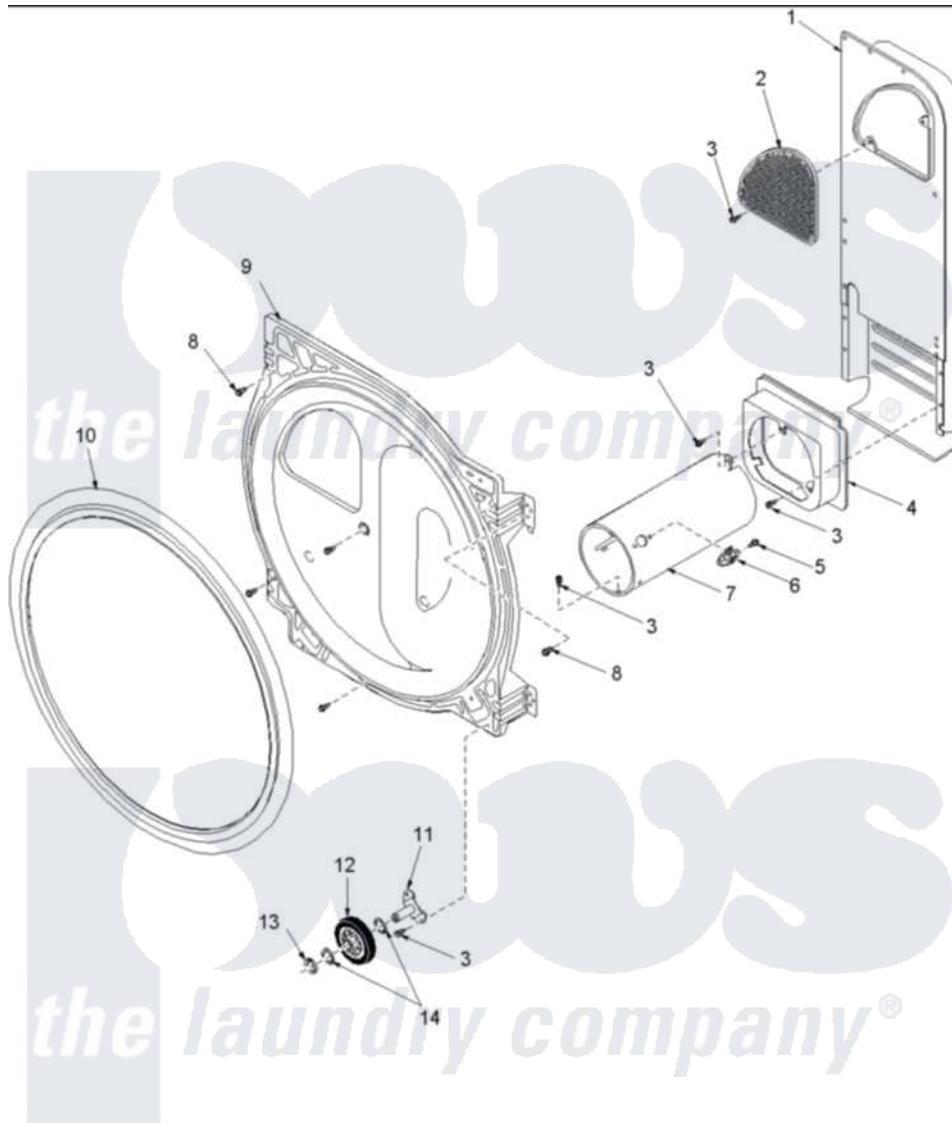

# Amana ALG643RMC (BOM: PALG643RMC) 07 - Rear Bulkhead, Rollers & Air Duct Assy

Amana Residential Amana ALG643RMC (BOM: PALG643RMC) Washer Parts Parts Diagram 07 - Rear Bulkhead, Rollers & Air Duct Assy  
 Click on the part number to view part

Item	Original Part Number	Replaced By	Status	Part Description
1	503490	<a href="#">503605</a>		Assembly, Heater Duct
2	500074	<a href="#">503605</a>		Assembly, Heater Duct
3	<a href="#">503688</a>			Screw, 10B-16 X .34 I
4	500122	<a href="#">510101</a>		Shroud Heat Duct
5	51782		Not Available	SCREW, 6B-20X5/16
6	<a href="#">Y61886</a>			Thermostat, Limit-Blk
7	Y61888	<a href="#">37001303</a>		Duct- Comb
8	503661	<a href="#">27001200</a>		Screw
9	504802		Not Available	BLKHD, REAR (STN STEEL)
10	501801	<a href="#">37001132</a>		Seal, Cylinder
11	<a href="#">40113601</a>			Assembly, Roller Brkt
12	500214	<a href="#">37001042</a>		Assembly, Cylinder Roller
13	<a href="#">23748</a>			Ring, Retaining
14	<a href="#">52549</a>			Washer, 501 ID X3/4 Odx