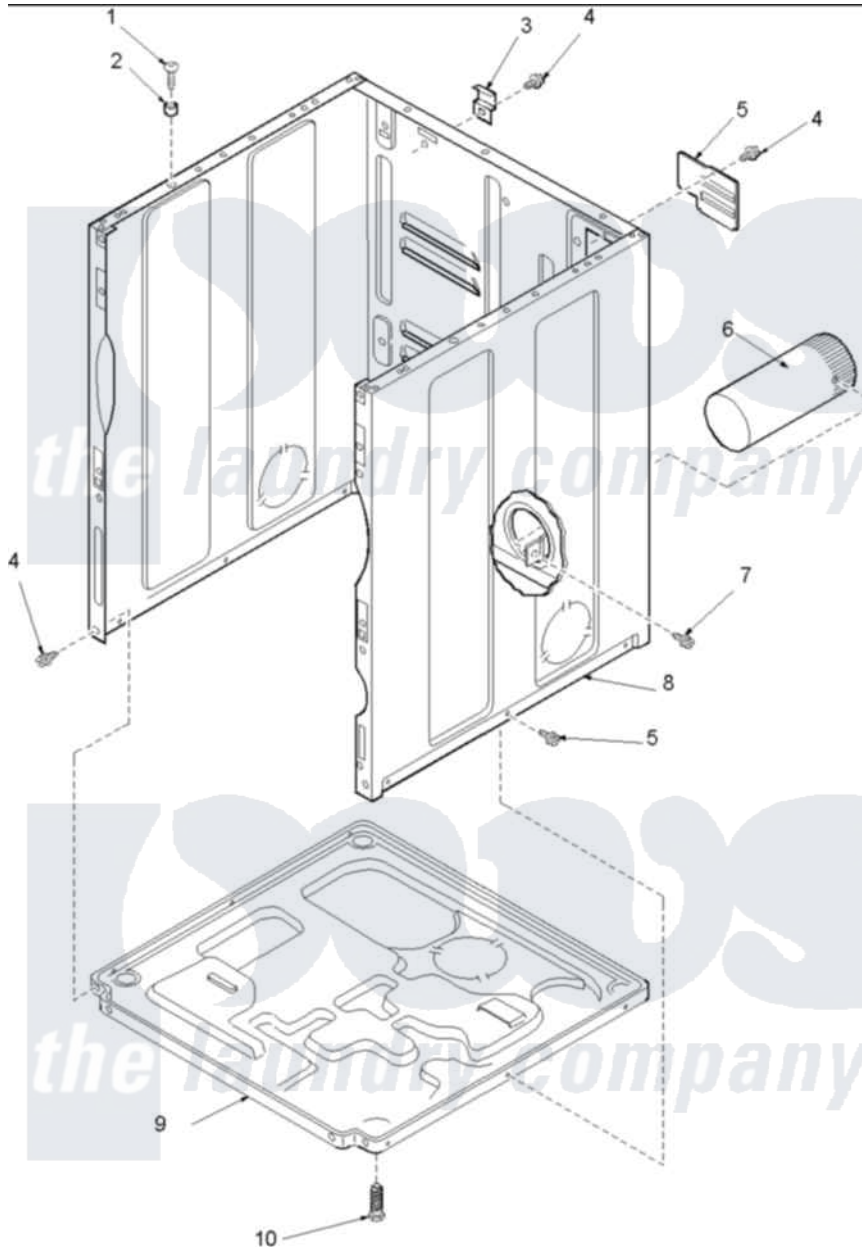

Amana ALG643RMC1 (BOM: PALG643RMC1) 01 - Cabinet and Base

Amana Residential Amana ALG643RMC1 (BOM: PALG643RMC1) Washer Parts Parts Diagram 01 - Cabinet and Base
 Click on the part number to view part

Item	Original Part Number	Replaced By	Status	Part Description
1	32671	Y014874		Screw, Idler Arm And Sleeve
2	505187			Locator, Panel
3	500003			Hinge, Top
4	503661	27001200		Screw
5	503293			Plate, Access Cover
6	505518			Duct, Exhaust
7	503688			Screw, 10B-16 X .34 I
8	40076402C	40076402CP		Cabinet, Dryer And Washer
9	500070			Base, Dryer
10	Y500101			Leg, Leveling
NI	38384			Relief, Strain
"	502014	502014P		Assembly, Power Cord