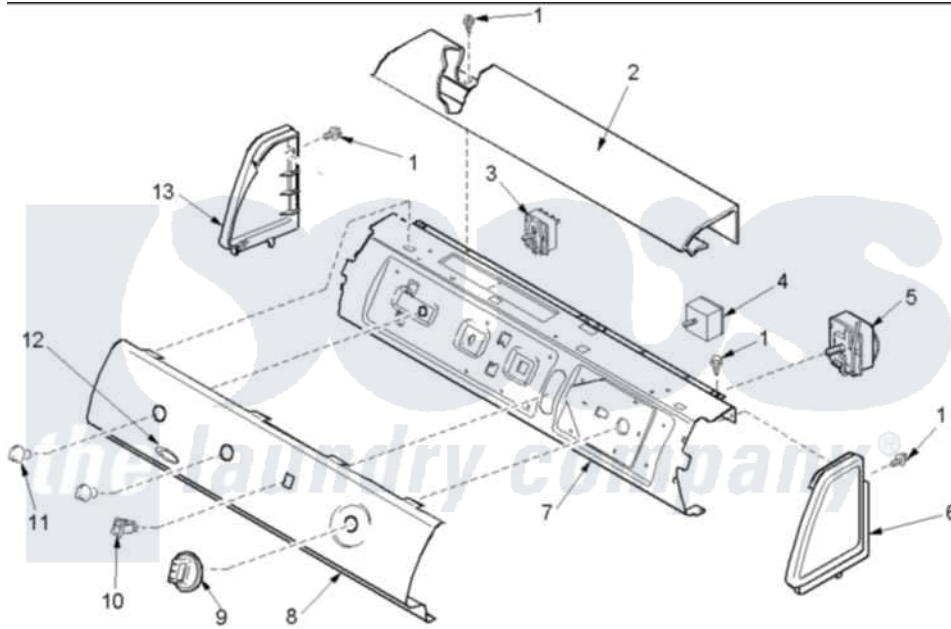

Amana ALG643RMC1 (BOM: PALG643RMC1) 02 - Control Panel

Amana [Residential Amana ALG643RMC1 \(BOM: PALG643RMC1\) Washer Parts](#) Parts Diagram 02 - Control Panel
 Click on the part number to view part

Item	Original Part Number	Replaced By	Status	Part Description
1	501086	90767		Screw, 8A X 3/8 HeX Washer Head Tapping
2	503674C			Cover, Top
3	40084201			Switch, Temp Selector
4	40070501			Buzzer, Adjustable
5	40112701	R0000410		Timer
6	40012701C		Not Available	ENDCAP (RT-BSQ)
7	40039610			Panel, Support
8	40092101C			Panel, Graphic
9	40013601C			Assembly, Timer Knob
10	38424L	38424W		Switch, Rocker
11	40013402C			Knob, Selector
12	40083301			Medallion
13	40012702C		Not Available	ENDCAP (LT-BSQ)
NI	40011702			Harness, Wire