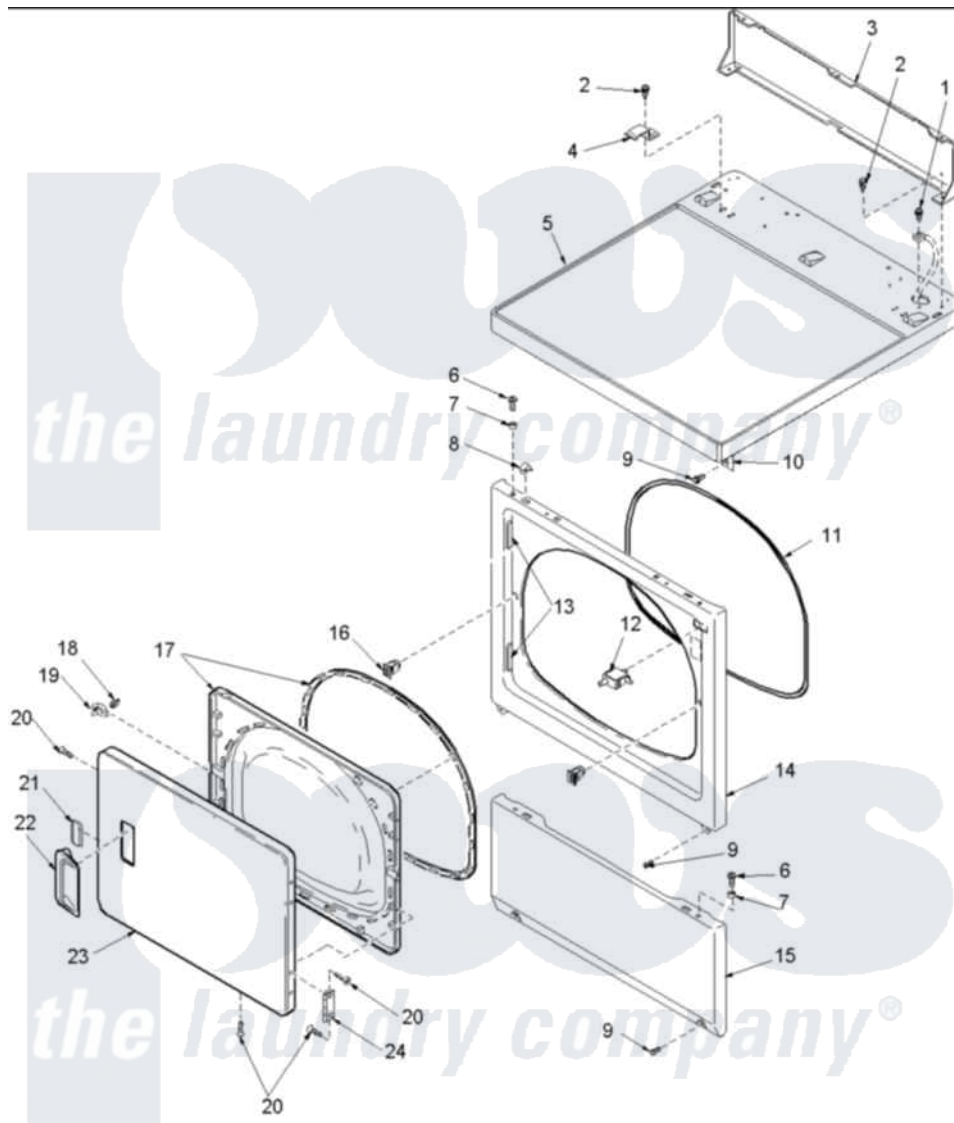

Amana ALG643RMC1 (BOM: PALG643RMC1) 03 - Door and Front, Access, and Top Panels

Amana Residential Amana ALG643RMC1 (BOM: PALG643RMC1) Washer Parts Parts Diagram 03 - Door and Front, Access, and Top Panels

[Click on the part number to view part](#)

Item	Original Part Number	Replaced By	Status	Part Description
1	503688			Screw, 10B-16 X .34 I
2	501086	90767		Screw, 8A X 3/8 HeX Washer Head Tapping
3	40121401			Panel, Home Hood Back
4	Y503876			Clip, Hold Down
5	40070301C	37001033		Panel, Top
6	32671	Y014874		Screw, Idler Arm And Sleeve
7	505187			Locator, Panel
8	56080	22001650		Fastener, Spring
9	503661	27001200		Screw
10	40130801			Bracket, Top Mount
11	504005	511056		Seal Front Panel
12	Y504570	W10169313		Switch-Dor
13	503126			Plug, Hinge Hole
14	503656C	503656CP		Panel, Front

15	40045301C	40045301CP	Panel, Access
16	54660	LA-1003	Door Catch Kit
17	503643W	37001028	Seal And Liner, Assembly
18	500039	510181	Strike Doormetal
19	40116201		Bracket, Door Strike
20	500226		Screw, 8b-16 x 5/8 Tap
21	505328		Wedge, Door Handle
22	503646C	Not Available	PULL, DOOR (BSQ)
23	503654C	12002135	Door Handle
24	Y503676		Hinge, Door And Top