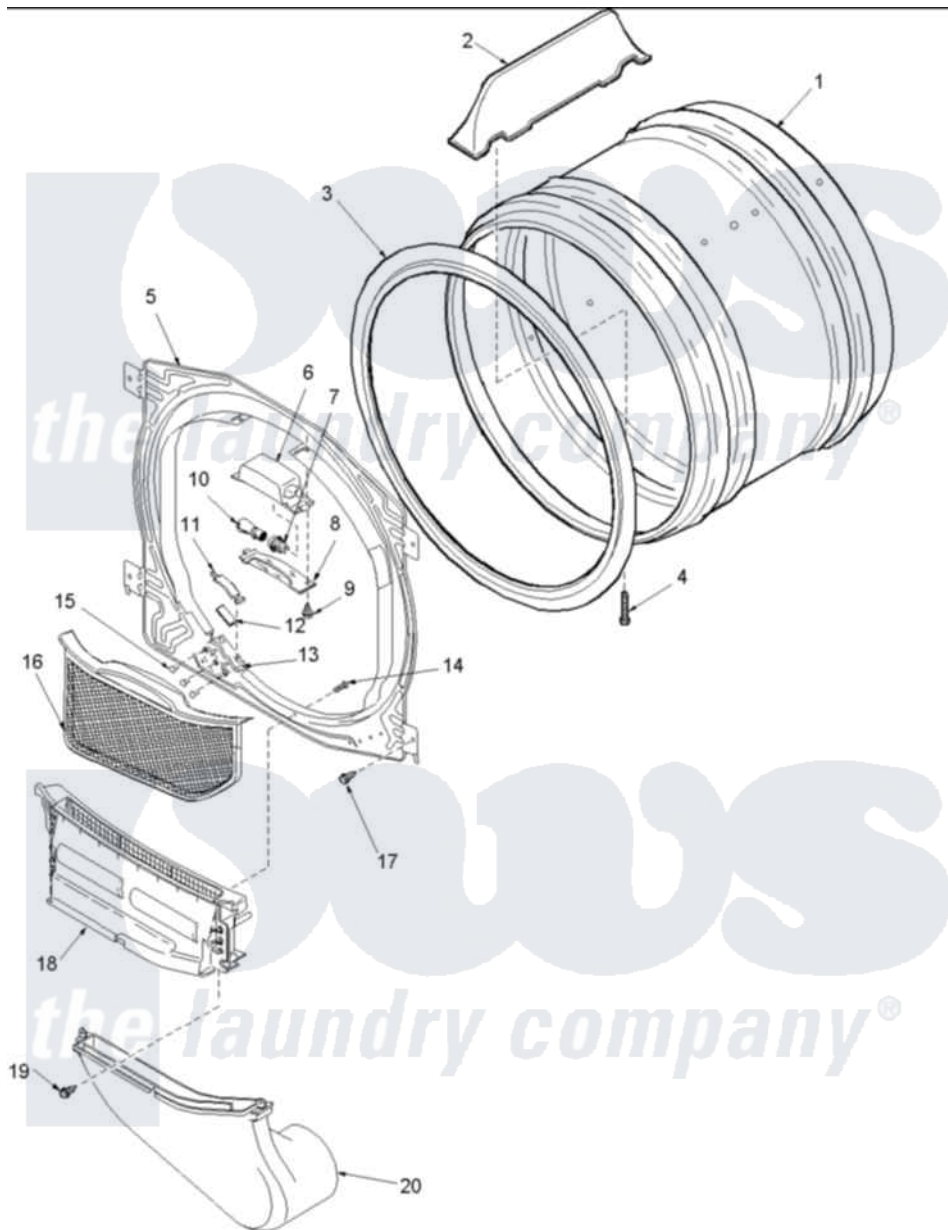

Amana ALG643RMC1 (BOM: PALG643RMC1) 04 - Front Bulkhead, Air Duct & Drum

Amana Residential Amana ALG643RMC1 (BOM: PALG643RMC1) Washer Parts Parts Diagram 04 - Front Bulkhead, Air Duct & Drum

[Click on the part number to view part](#)

Item	Original Part Number	Replaced By	Status	Part Description
1	Y504468		Not Available	ASSY CYLINDER
2	503703	12002559		Baffle Kit
3	501801	37001132		Seal, Cylinder
4	Y62588			Screw, 10BT-12 X 1 Tap
5	503616W	503616WP		Assembly, Frt Bulkhead
6	503622	Y504452		Light Assembly
7	504458	Y504452		Light Assembly
8	40094301			Lens, Light
9	500227	505295		Screw, No.8ab-16 x 3/4 PH
10	Y60954	67001316		Bulb, Light
11	40116501	37001298		Glide- Dry
12	500121	510189		Pad Felt
13	501554	12002090		Bracket
14	500226			Screw, 8b-16 x 5/8 Tap
15	505295			Screw, No.8ab-16 x 3/4 PH

16	Y503627	37001142	Filter, Lint
17	503688		Screw, 10B-16 X .34 I
18	505528	37001141	Air Duct Assembly
20	Y503626	37001141	Air Duct Assembly