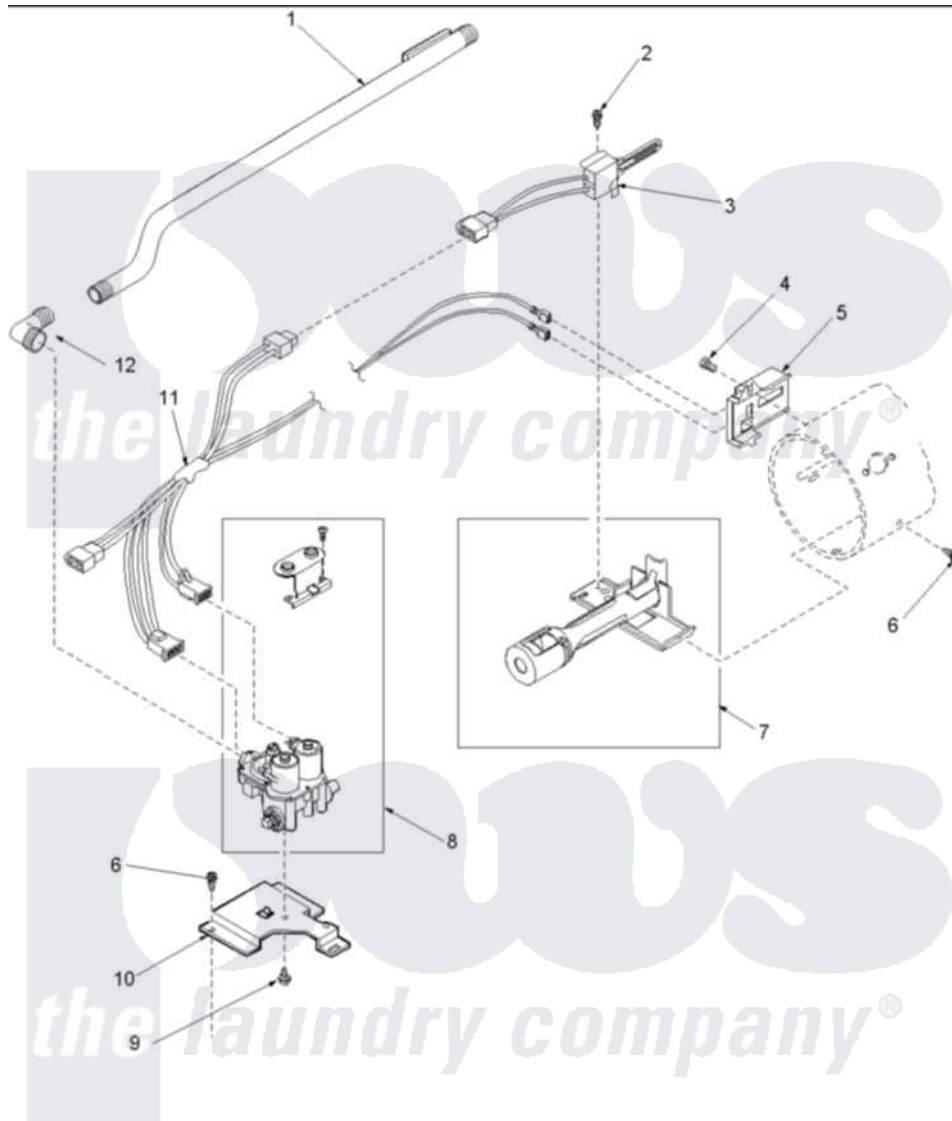

Amana ALG643RMC1 (BOM: PALG643RMC1) 05 - Gas Valve, Igniter & Gas Conversion Kit

Amana Residential Amana ALG643RMC1 (BOM: PALG643RMC1) Washer Parts Parts Diagram 05 - Gas Valve, Igniter & Gas Conversion Kit
 Click on the part number to view part

Item	Original Part Number	Replaced By	Status	Part Description
1	40050201	510204		Pipe
2	51782		Not Available	SCREW, 6B-20X5/16
3	40069801	37001308		Ignitor
4	23222	3177991		Screw
5	Y56231	338906		Radiant, Sensor
6	503688			Screw, 10B-16 X .34 I
7	Y56234	37001304		Burner Ign
8	Y504091			Assembly, Valve-Gas-Single
9	56124	3370225		Screw
10	500821			Bracket, Mounting-Gas
11	40098501	37001007		Harness, Wire
12	40049801			Elbow, Brass