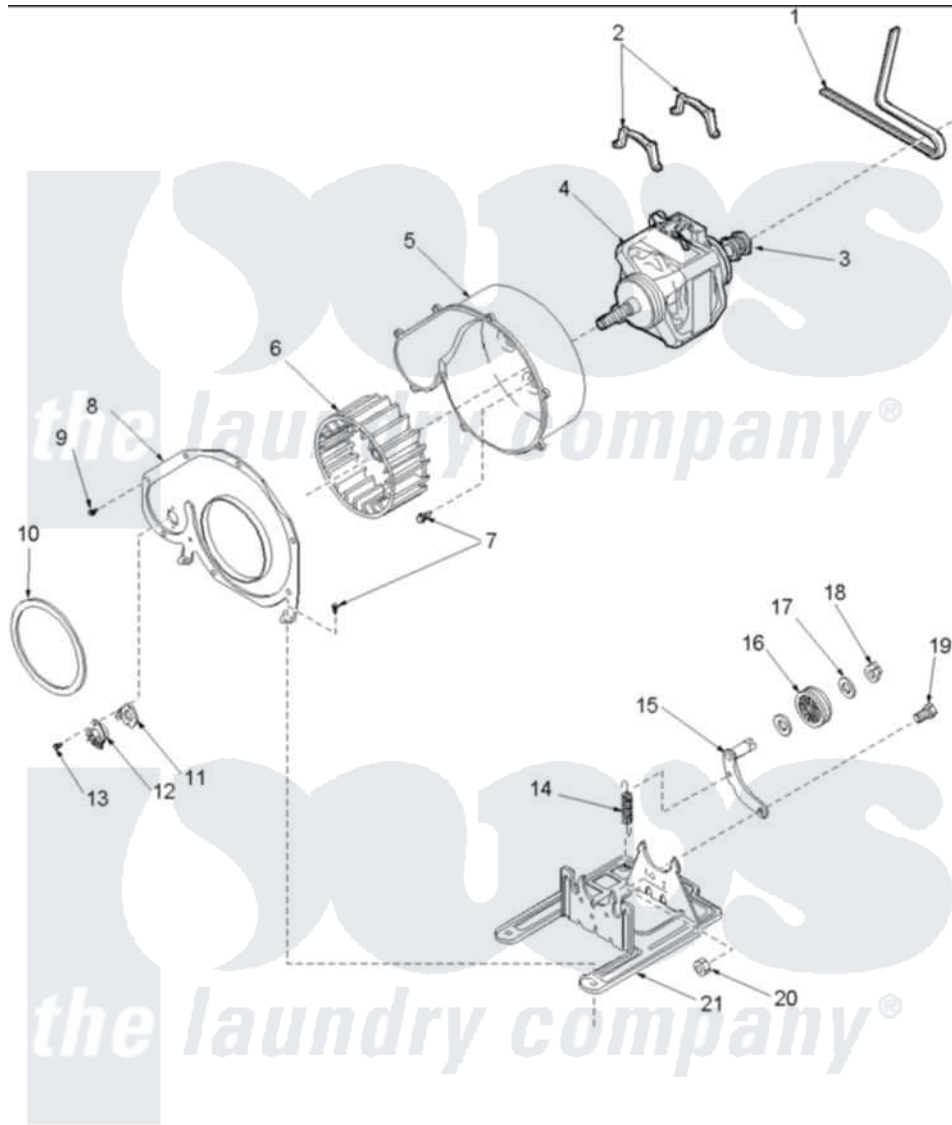

# Amana ALG643RMC1 (BOM: PALG643RMC1) 06 - Motor and Fan Assemblies

Amana Residential Amana ALG643RMC1 (BOM: PALG643RMC1) Washer Parts Parts Diagram 06 - Motor and Fan Assemblies

[Click on the part number to view part](#)

Item	Original Part Number	Replaced By	Status	Part Description
1	<a href="#">40111201</a>			Belt, Cylinder
2	Y58047	<a href="#">660658</a>		Clamp, Motor Mounting 343481 685441
3	40048501	<a href="#">2200376</a>		Motor
4	40099801	<a href="#">2200376</a>		Motor
5	<a href="#">56020</a>			Housing, Blower
6	56000	<a href="#">510139P</a>		Assembly Blower Fan Package
7	503661	<a href="#">27001200</a>		Screw
8	500078	<a href="#">511969P</a>		Kit Blower Housing And Cover
9	<a href="#">31260</a>			Screw, No.8 X 3/8 Ind H
10	40090001	<a href="#">37001119</a>		Seal, Blower Housing
11	<a href="#">61623</a>			Thermostat, Heater-BR
12	<a href="#">503979</a>			Thermostat
13	<a href="#">31260</a>			Screw, No.8 X 3/8 Ind H

14	<a href="#">56076</a>		Spring, Idler
15	40113501	<a href="#">37001144</a>	Assembly- Idler
16	<a href="#">Y54414</a>		Assembly, Wheel And Bearing
17	<a href="#">52549</a>		Washer, 501 ID X3/4 Odx
18	<a href="#">23748</a>		Ring, Retaining
19	<a href="#">500824</a>		Screw, 1/4-20 Unc Hex
20	52566	<a href="#">27001225</a>	Nut, Jam Mid Lock 1/4-20
21	<a href="#">503613</a>		Mount, Motor