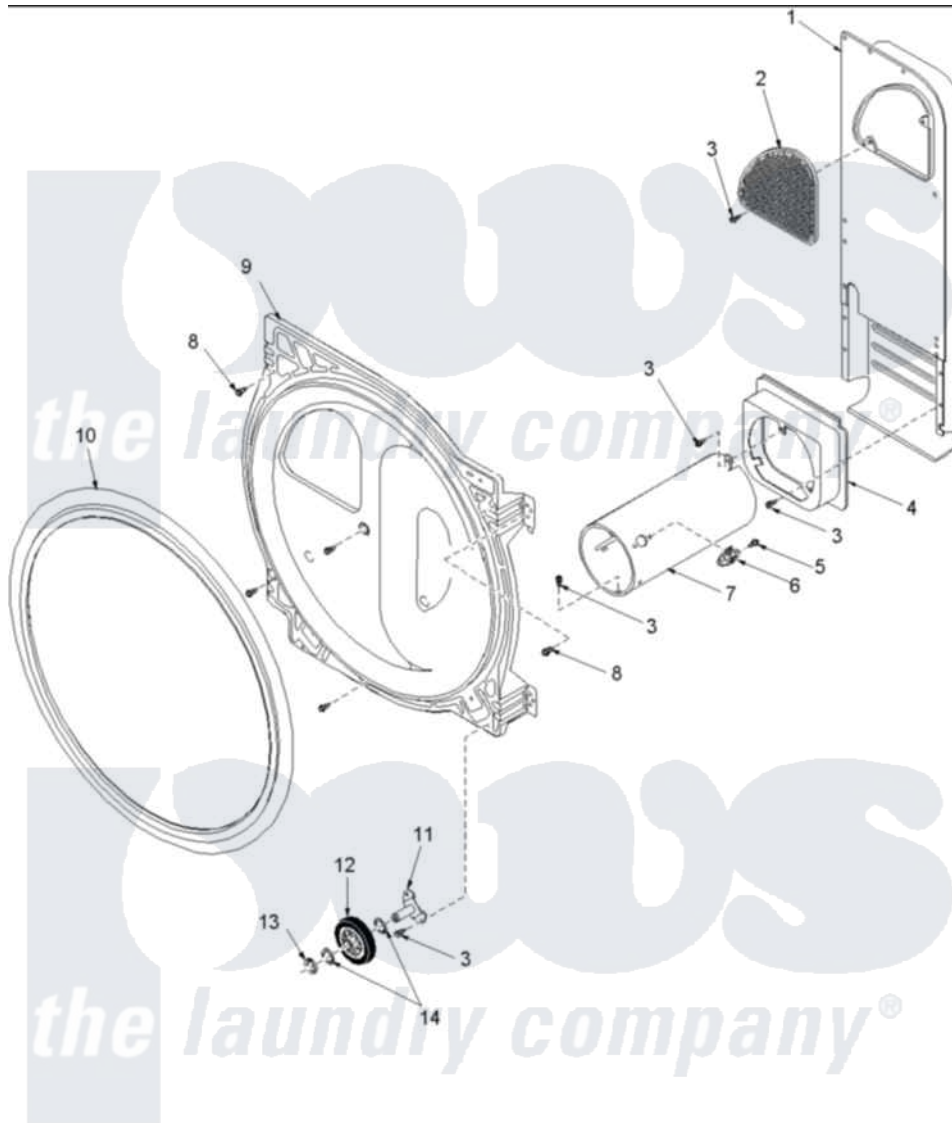

Amana ALG643RMC1 (BOM: PALG643RMC1) 07 - Rear Bulkhead, Rollers & Air Duct Assy

Amana Residential Amana ALG643RMC1 (BOM: PALG643RMC1) Washer Parts Parts Diagram 07 - Rear Bulkhead, Rollers & Air Duct Assy
Click on the part number to view part

| Item | Original Part Number | Replaced By | Status | Part Description |
|------|--------------------------|--------------------------|---------------|---------------------------|
| 1 | 503490 | 503605 | | Assembly, Heater Duct |
| 2 | 500074 | 503605 | | Assembly, Heater Duct |
| 3 | 503688 | | | Screw, 10B-16 X .34 I |
| 4 | 500122 | 510101 | | Shroud Heat Duct |
| 5 | 51782 | | Not Available | SCREW, 6B-20X5/16 |
| 6 | Y61886 | | | Thermostat, Limit-Blk |
| 7 | Y61888 | 37001303 | | Duct- Comb |
| 8 | 503661 | 27001200 | | Screw |
| 9 | 504801W | 502614WP | | Bulkhead, Rear |
| 10 | 501801 | 37001132 | | Seal, Cylinder |
| 11 | 40113601 | | | Assembly, Roller Brkt |
| 12 | 500214 | 37001042 | | Assembly, Cylinder Roller |
| 13 | 23748 | | | Ring, Retaining |
| 14 | 52549 | | | Washer, 501 ID X3/4 Odx |