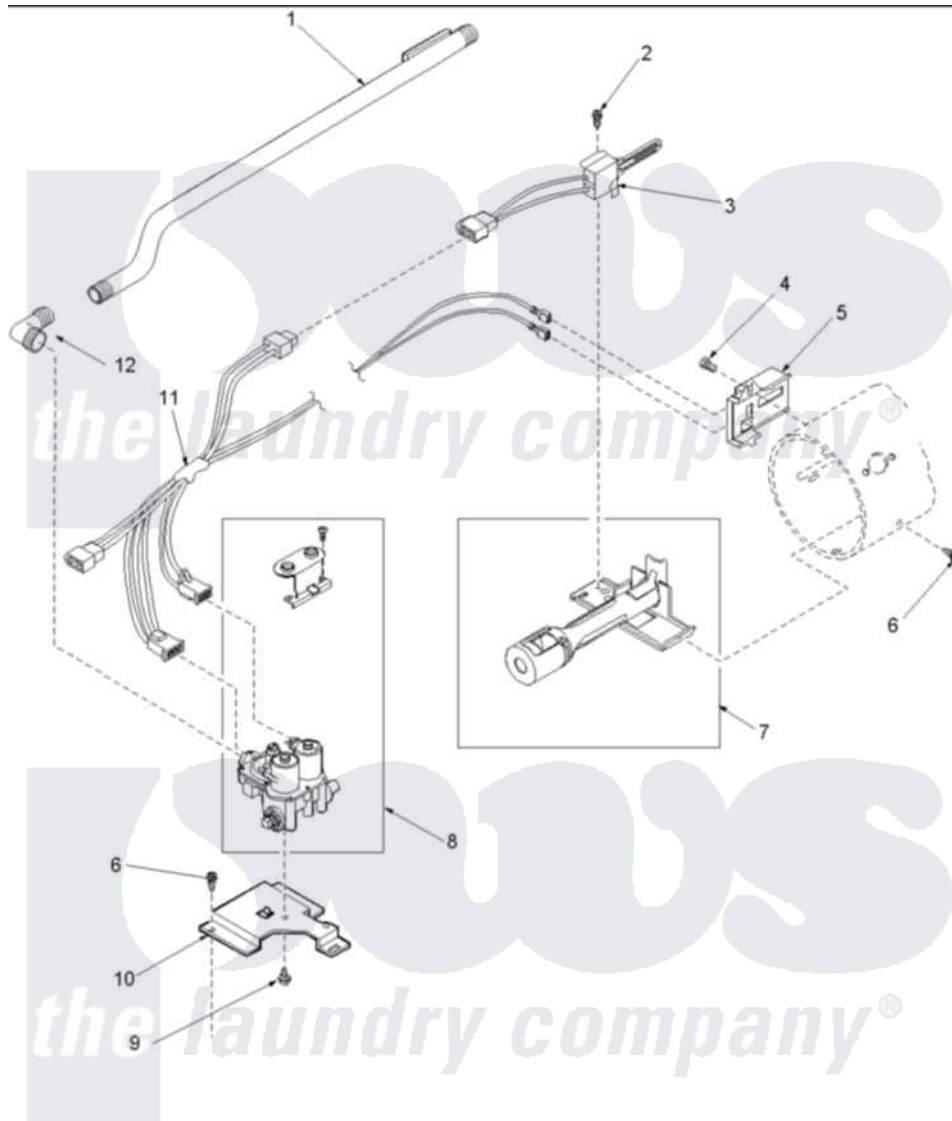

Amana ALG643RMW (BOM: PALG643RMW) 05 - Gas Valve, Igniter & Gas Conversion Kit

Amana Residential Amana ALG643RMW (BOM: PALG643RMW) Washer Parts Parts Diagram 05 - Gas Valve, Igniter & Gas Conversion Kit
 Click on the part number to view part

| Item | Original Part Number | Replaced By | Status | Part Description |
|------|--------------------------|--------------------------|---------------|----------------------------|
| 1 | 40050201 | 510204 | | Pipe |
| 2 | 51782 | | Not Available | SCREW, 6B-20X5/16 |
| 3 | 40069801 | 37001308 | | Ignitor |
| 4 | 23222 | 3177991 | | Screw |
| 5 | Y56231 | 338906 | | Radiant, Sensor |
| 6 | 503688 | | | Screw, 10B-16 X .34 I |
| 7 | Y56234 | 37001304 | | Burner Ign |
| 8 | Y504091 | | | Assembly, Valve-Gas-Single |
| 9 | 56124 | 3370225 | | Screw |
| 10 | 500821 | | | Bracket, Mounting-Gas |
| 11 | 40098501 | 37001007 | | Harness, Wire |
| 12 | 40049801 | | | Elbow, Brass |