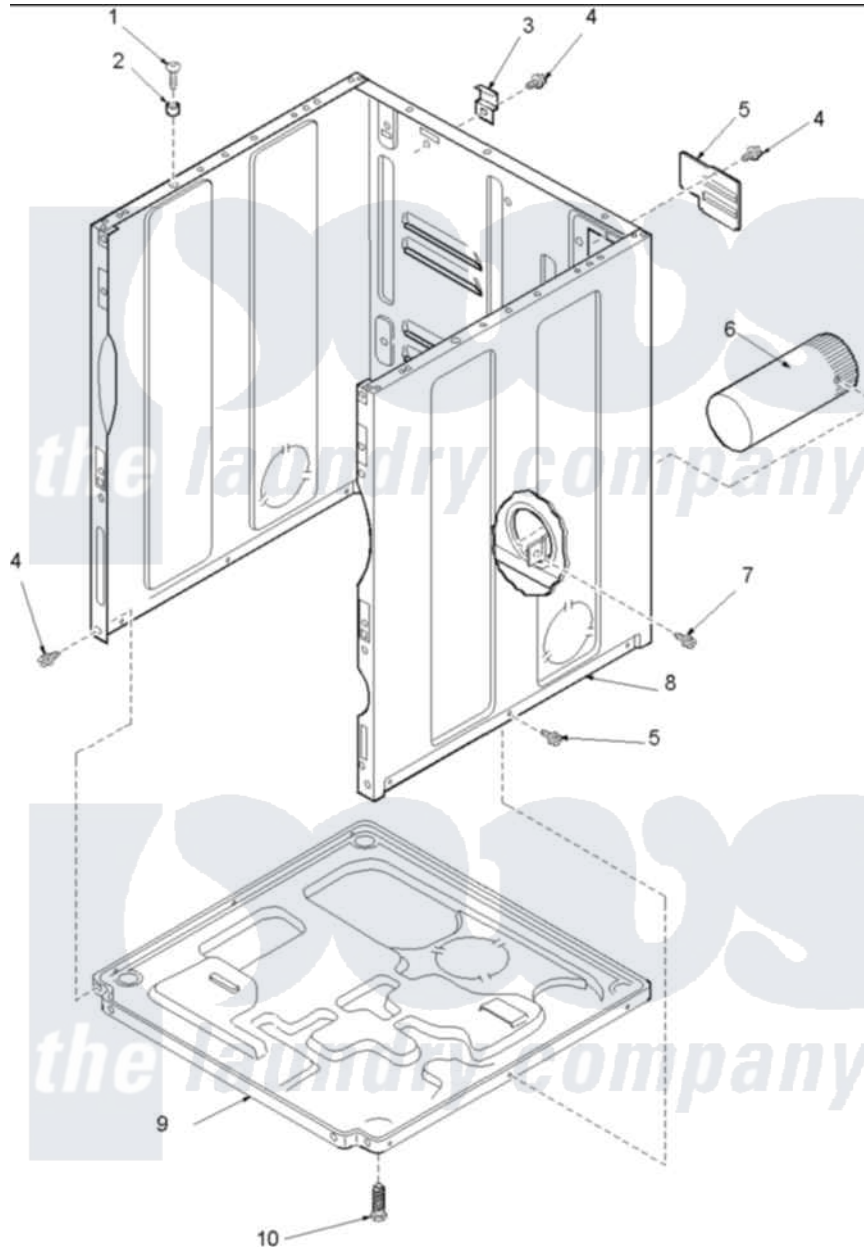

Amana ALG643RMW1 (BOM: PALG643RMW1) 01 - Cabinet and Base

Amana Residential Amana ALG643RMW1 (BOM: PALG643RMW1) Washer Parts Parts Diagram 01 - Cabinet and Base

Click on the part number to view part

Item	Original Part Number	Replaced By	Status	Part Description
1	32671	Y014874		Screw, Idler Arm And Sleeve
2	505187			Locator, Panel
3	500003			Hinge, Top
4	503661	27001200		Screw
5	503293			Plate, Access Cover
6	505518			Duct, Exhaust
7	503688			Screw, 10B-16 X .34 I
8	40076402W	37001284		Cabinet As Pack
9	500070			Base, Dryer
10	Y500101			Leg, Leveling
NI	38384			Relief, Strain
"	502014	502014P		Assembly, Power Cord