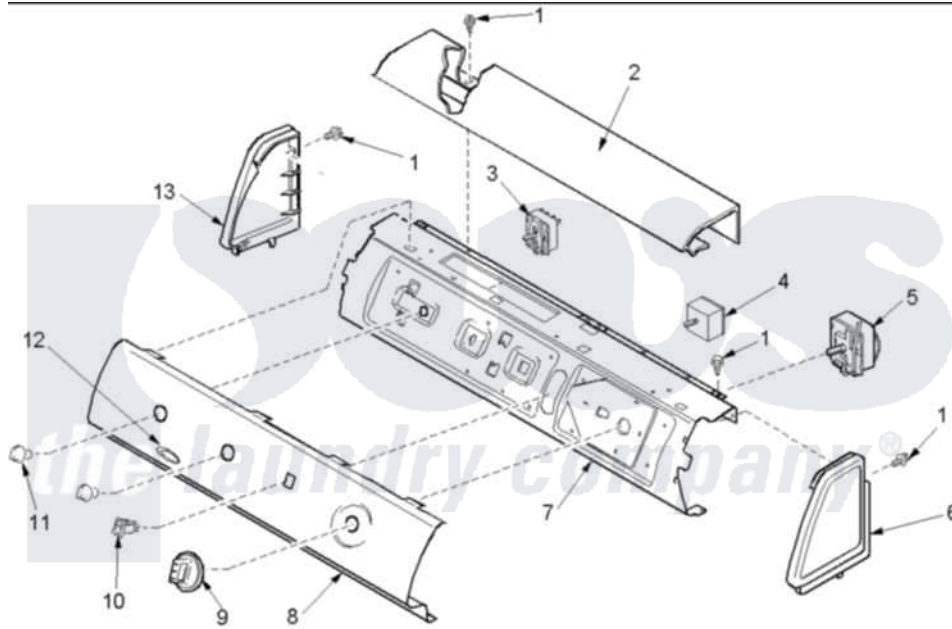

Amana ALG643RMW1 (BOM: PALG643RMW1) 02 - Control Panel

Amana Residential Amana ALG643RMW1 (BOM: PALG643RMW1) Washer Parts Parts Diagram 02 - Control Panel
 Click on the part number to view part

Item	Original Part Number	Replaced By	Status	Part Description
1	501086	90767		Screw, 8A X 3/8 HeX Washer Head Tapping
2	503674W			Cover, Top
3	40084201			Switch, Temp Selector
4	40070501			Buzzer, Adjustable
5	40112701	R0000410		Timer
6	40012701W		Not Available	ENDCAP (RT-WHT)
7	40039610			Panel, Support
8	40071303W			Panel, Graphic
9	40013601W	37001064		Knob- Time
10	38424W			Switch, Rocker
11	40013402W	37001065		Knob- Sele
12	40083301			Medallion
13	40012702W			Endcap
NI	40011702			Harness, Wire