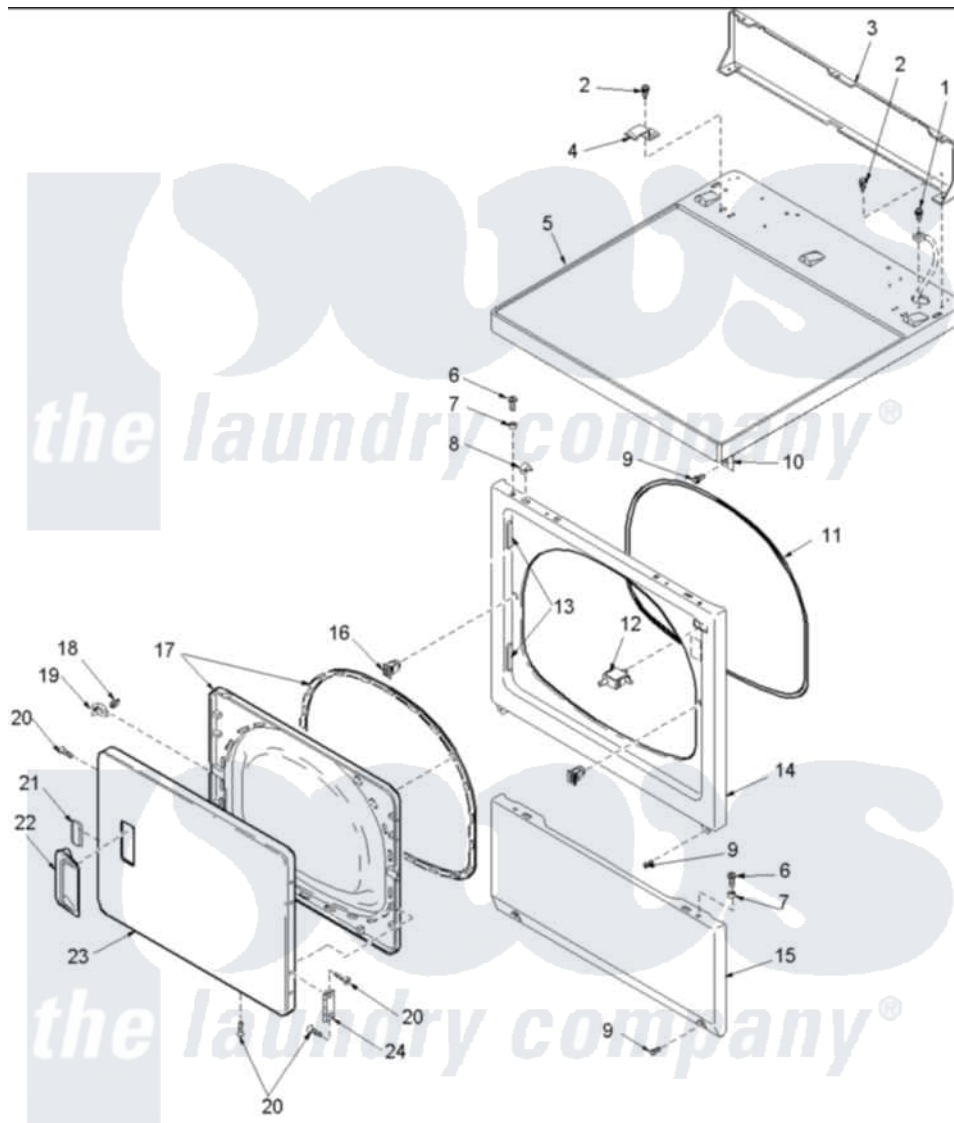

# Amana ALG643RMW1 (BOM: PALG643RMW1) 03 - Door and Front, Access, and Top Panels

Amana Residential Amana ALG643RMW1 (BOM: PALG643RMW1) Washer Parts Parts Diagram 03 - Door and Front, Access, and Top Panels

[Click on the part number to view part](#)

Item	Original Part Number	Replaced By	Status	Part Description
1	<a href="#">503688</a>			Screw, 10B-16 X .34 I
2	501086	<a href="#">90767</a>		Screw, 8A X 3/8 HeX Washer Head Tapping
3	<a href="#">40121401</a>			Panel, Home Hood Back
4	<a href="#">Y503876</a>			Clip, Hold Down
5	40070301W	<a href="#">37001027</a>		Panel, Top
6	32671	<a href="#">Y014874</a>		Screw, Idler Arm And Sleeve
7	<a href="#">505187</a>			Locator, Panel
8	56080	<a href="#">22001650</a>		Fastener, Spring
9	503661	<a href="#">27001200</a>		Screw
10	<a href="#">40130801</a>			Bracket, Top Mount
11	504005	<a href="#">511056</a>		Seal Front Panel
12	Y504570	<a href="#">W10169313</a>		Switch-Dor
13	<a href="#">503126</a>			Plug, Hinge Hole
14	503656W	<a href="#">503656WP</a>		Panel, Front

15	40045301W	<a href="#">40045301WP</a>	Panel, Access
16	54660	<a href="#">LA-1003</a>	Door Catch Kit
17	503643W	<a href="#">37001028</a>	Seal And Liner, Assembly
18	500039	<a href="#">510181</a>	Strike Doormetal
19	<a href="#">40116201</a>		Bracket, Door Strike
20	<a href="#">500226</a>		Screw, 8b-16 x 5/8 Tap
21	<a href="#">505328</a>		Wedge, Door Handle
22	503646W	<a href="#">R9800012</a>	Pull, Door
23	503654W	<a href="#">12002136</a>	Door Handle
24	<a href="#">Y503676</a>		Hinge, Door And Top