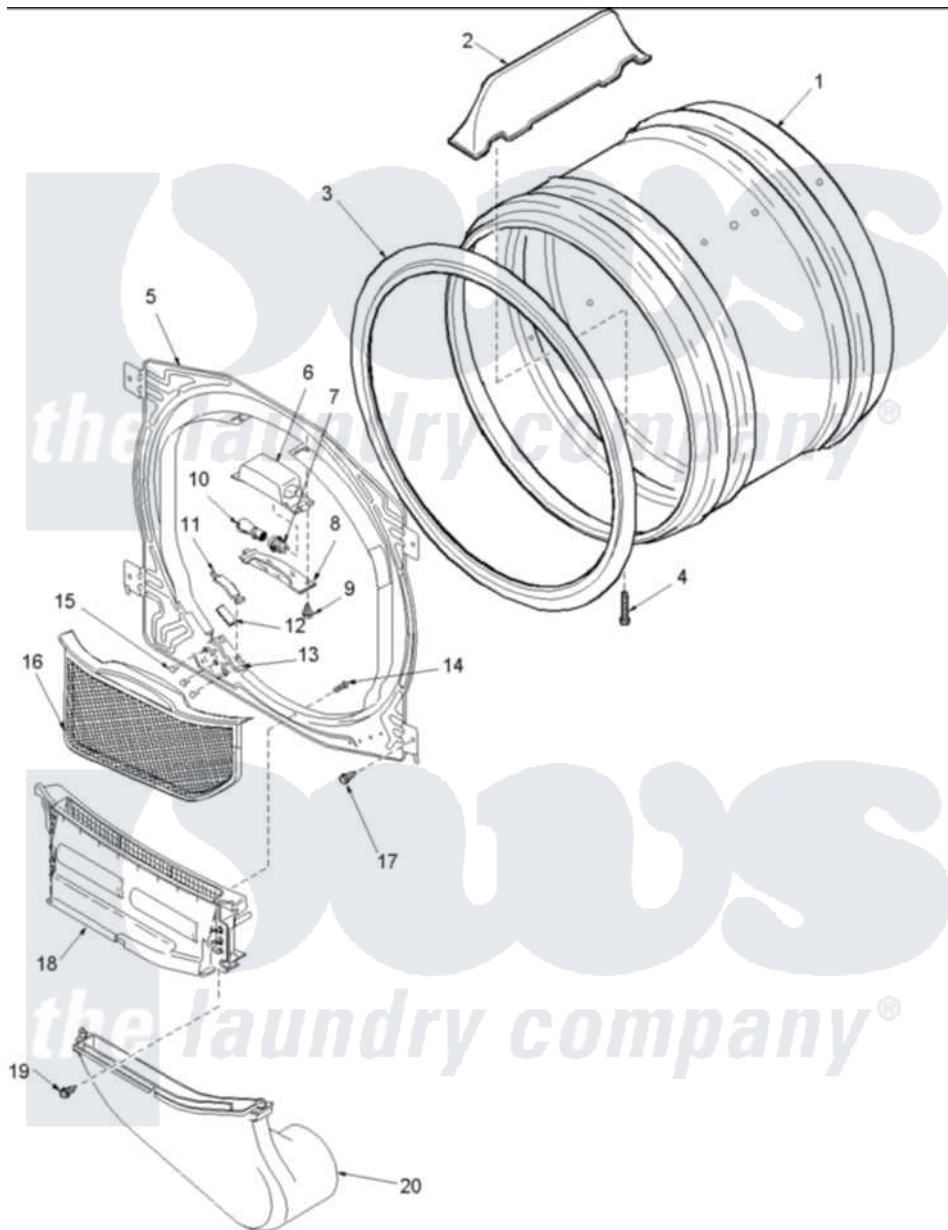

# Amana ALG643RMW1 (BOM: PALG643RMW1) 04 - Front Bulkhead, Air Duct & Drum

Amana Residential Amana ALG643RMW1 (BOM: PALG643RMW1) Washer Parts Parts Diagram 04 - Front Bulkhead, Air Duct & Drum  
 Click on the part number to view part

Item	Original Part Number	Replaced By	Status	Part Description
1	Y504468		Not Available	ASSY CYLINDER
2	503703	<a href="#">12002559</a>		Baffle Kit
3	501801	<a href="#">37001132</a>		Seal, Cylinder
4	<a href="#">Y62588</a>			Screw, 10BT-12 X 1 Tap
5	503616W	<a href="#">503616WP</a>		Assembly, Frt Bulkhead
6	503622	<a href="#">Y504452</a>		Light Assembly
7	504458	<a href="#">Y504452</a>		Light Assembly
8	<a href="#">40094301</a>			Lens, Light
9	500227	<a href="#">505295</a>		Screw, No.8ab-16 x 3/4 PH
10	Y60954	<a href="#">67001316</a>		Bulb, Light
11	40116501	<a href="#">37001298</a>		Glide- Dry
12	500121	<a href="#">510189</a>		Pad Felt
13	501554	<a href="#">12002090</a>		Bracket
14	<a href="#">500226</a>			Screw, 8b-16 x 5/8 Tap
15	<a href="#">505295</a>			Screw, No.8ab-16 x 3/4 PH

16	Y503627	<a href="#">37001142</a>	Filter, Lint
17	<a href="#">503688</a>		Screw, 10B-16 X .34 I
18	505528	<a href="#">37001141</a>	Air Duct Assembly
20	Y503626	<a href="#">37001141</a>	Air Duct Assembly