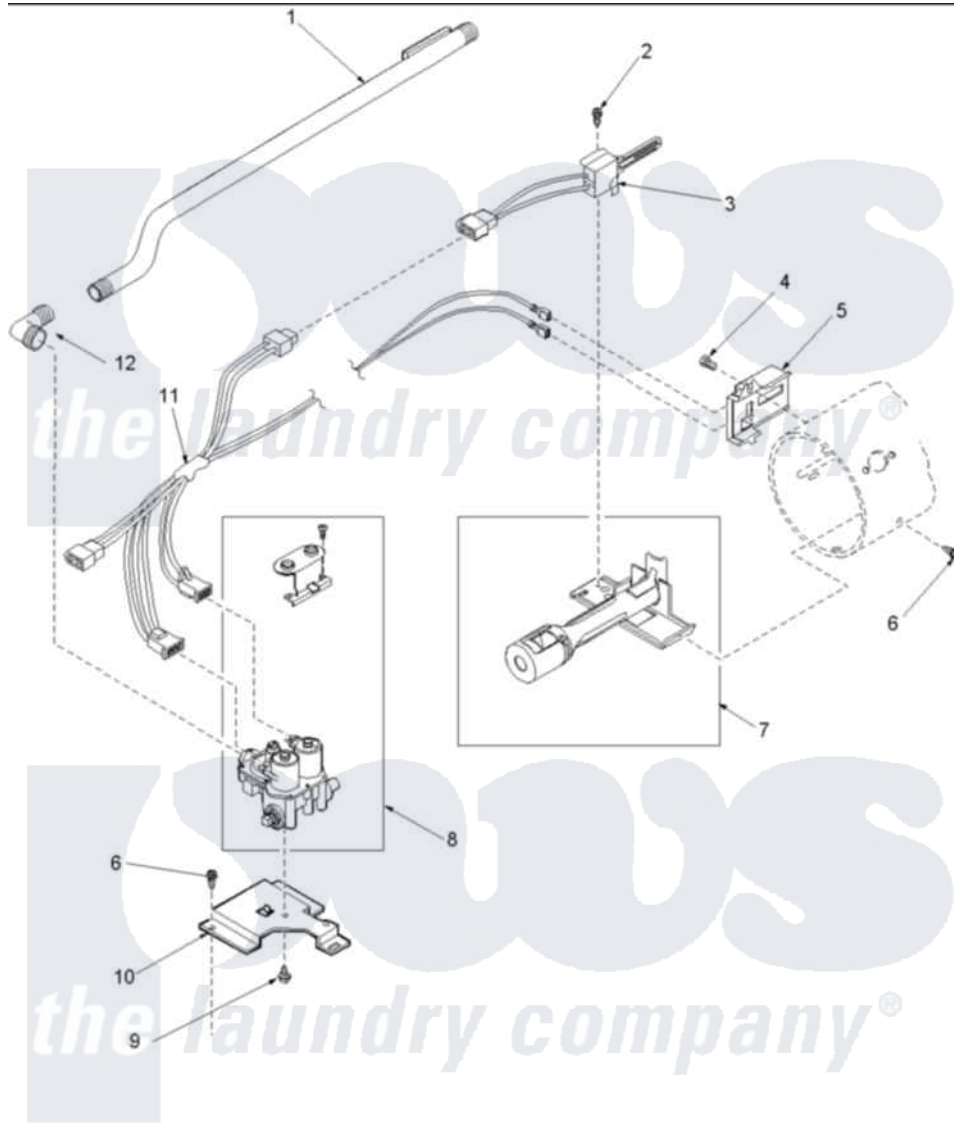

Amana ALG643RMW1 (BOM: PALG643RMW1) 05 - Gas Valve, Igniter & Gas Conversion Kit

Amana Residential Amana ALG643RMW1 (BOM: PALG643RMW1) Washer Parts Parts Diagram 05 - Gas Valve, Igniter & Gas Conversion Kit
 Click on the part number to view part

Item	Original Part Number	Replaced By	Status	Part Description
1	40050201	510204		Pipe
2	51782		Not Available	SCREW, 6B-20X5/16
3	40069801	37001308		Ignitor
4	23222	3177991		Screw
5	Y56231	338906		Radiant, Sensor
6	503688			Screw, 10B-16 X .34 I
7	Y56234	37001304		Burner Ign
8	Y504091			Assembly, Valve-Gas-Single
9	56124	3370225		Screw
10	500821			Bracket, Mounting-Gas
11	40098501	37001007		Harness, Wire
12	40049801			Elbow, Brass