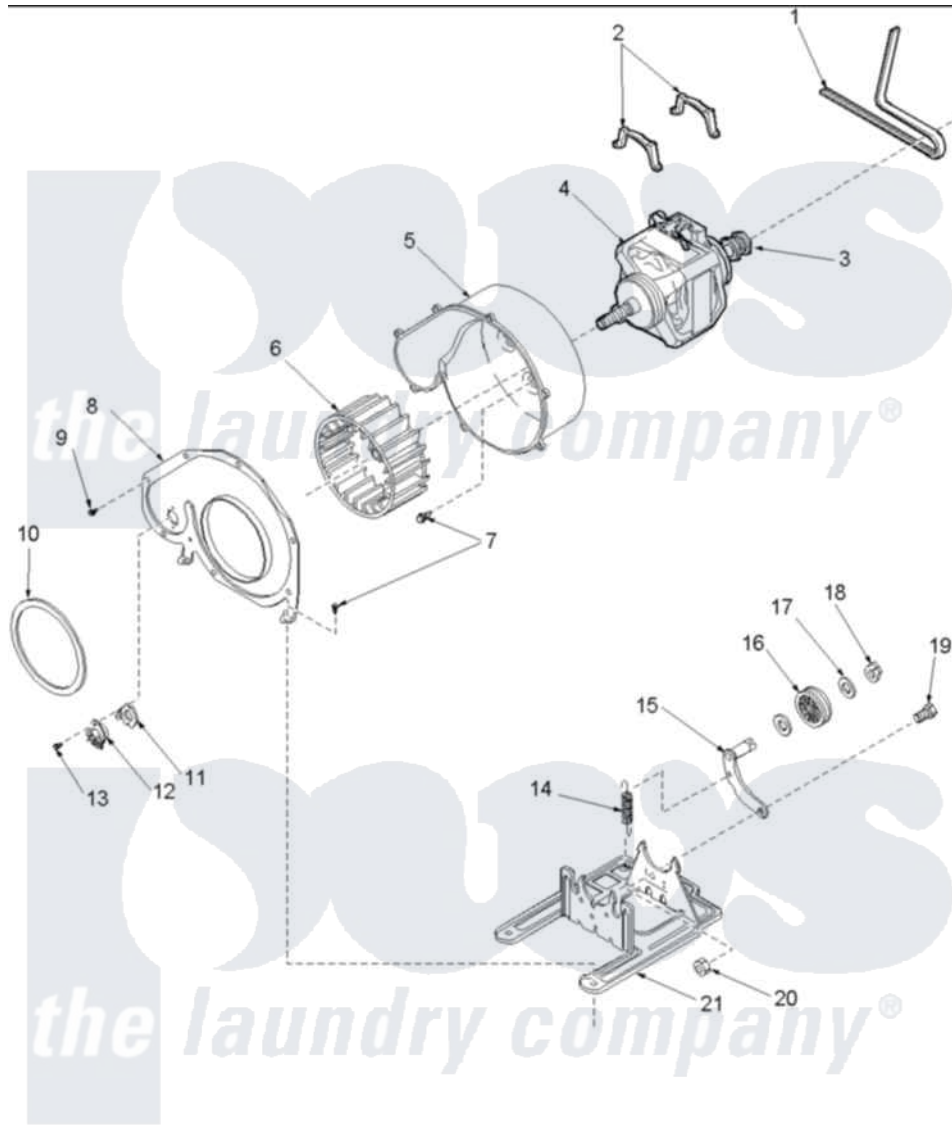

Amana ALG643RMW1 (BOM: PALG643RMW1) 06 - Motor and Fan Assemblies

Amana Residential Amana ALG643RMW1 (BOM: PALG643RMW1) Washer Parts Parts Diagram 06 - Motor and Fan Assemblies

[Click on the part number to view part](#)

| Item | Original Part Number | Replaced By | Status | Part Description |
|------|--------------------------|--------------------------|--------|--|
| 1 | 40111201 | | | Belt, Cylinder |
| 2 | Y58047 | 660658 | | Clamp, Motor Mounting 343481 685441 |
| 3 | 40048501 | 2200376 | | Motor |
| 4 | 40099801 | 2200376 | | Motor |
| 5 | 56020 | | | Housing, Blower |
| 6 | 56000 | 510139P | | Assembly Blower Fan Package |
| 7 | 503661 | 27001200 | | Screw |
| 8 | 500078 | 511969P | | Kit Blower Housing And Cover |
| 9 | 31260 | | | Screw, No.8 X 3/8 Ind H |
| 10 | 40090001 | 37001119 | | Seal, Blower Housing |
| 11 | 61623 | | | Thermostat, Heater-BR |
| 12 | 503979 | | | Thermostat |
| 13 | 31260 | | | Screw, No.8 X 3/8 Ind H |

| | | | |
|----|------------------------|--------------------------|-----------------------------|
| 14 | 56076 | | Spring, Idler |
| 15 | 40113501 | 37001144 | Assembly- Idler |
| 16 | Y54414 | | Assembly, Wheel And Bearing |
| 17 | 52549 | | Washer, 501 ID X3/4 Odx |
| 18 | 23748 | | Ring, Retaining |
| 19 | 500824 | | Screw, 1/4-20 Unc Hex |
| 20 | 52566 | 27001225 | Nut, Jam Mid Lock 1/4-20 |
| 21 | 503613 | | Mount, Motor |