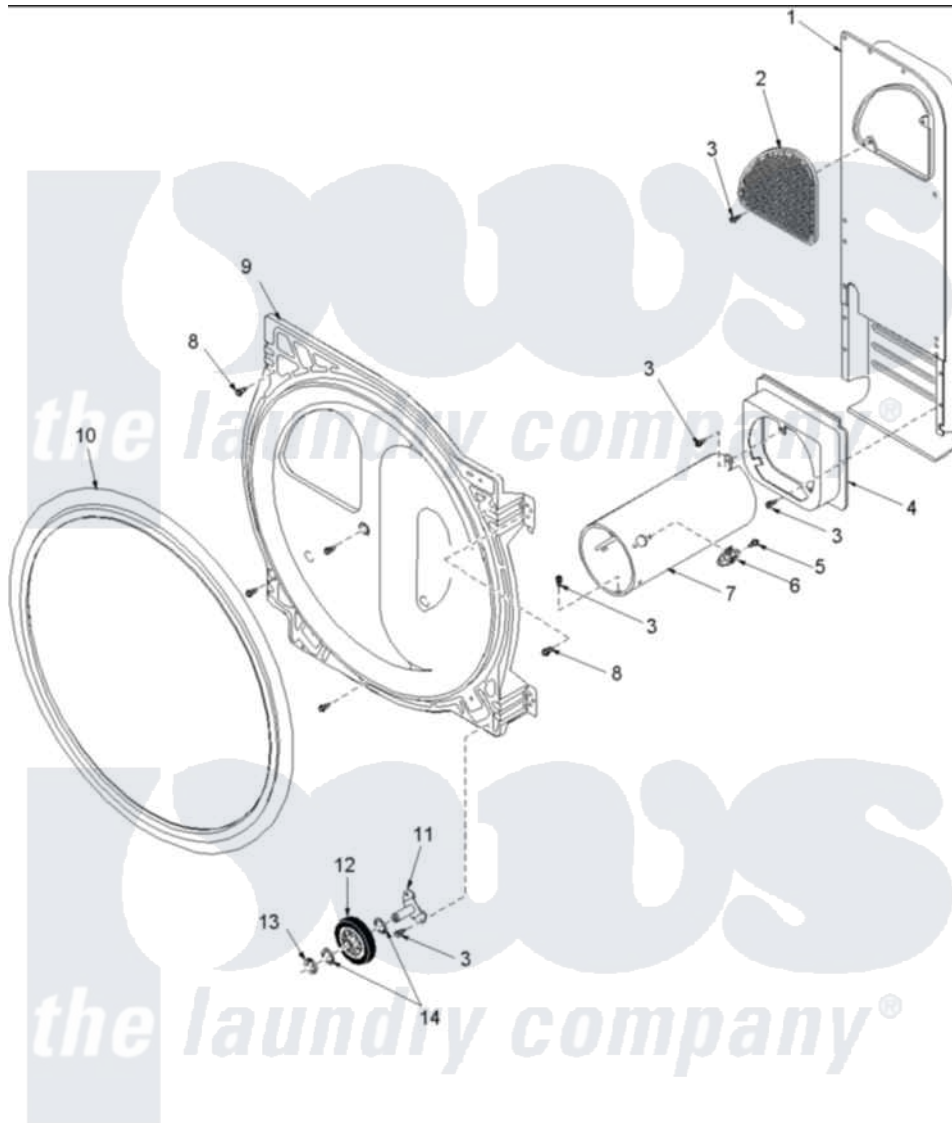

Amana ALG643RMW1 (BOM: PALG643RMW1) 07 - Rear Bulkhead, Rollers & Air Duct Assy

Amana Residential Amana ALG643RMW1 (BOM: PALG643RMW1) Washer Parts Parts Diagram 07 - Rear Bulkhead, Rollers & Air Duct Assy
 Click on the part number to view part

Item	Original Part Number	Replaced By	Status	Part Description
1	503490	503605		Assembly, Heater Duct
2	500074	503605		Assembly, Heater Duct
3	503688			Screw, 10B-16 X .34 I
4	500122	510101		Shroud Heat Duct
5	51782		Not Available	SCREW, 6B-20X5/16
6	Y61886			Thermostat, Limit-Blk
7	Y61888	37001303		Duct- Comb
8	503661	27001200		Screw
9	504801W	502614WP		Bulkhead, Rear
10	501801	37001132		Seal, Cylinder
11	40113601			Assembly, Roller Brkt
12	500214	37001042		Assembly, Cylinder Roller
13	23748			Ring, Retaining
14	52549			Washer, 501 ID X3/4 Odx