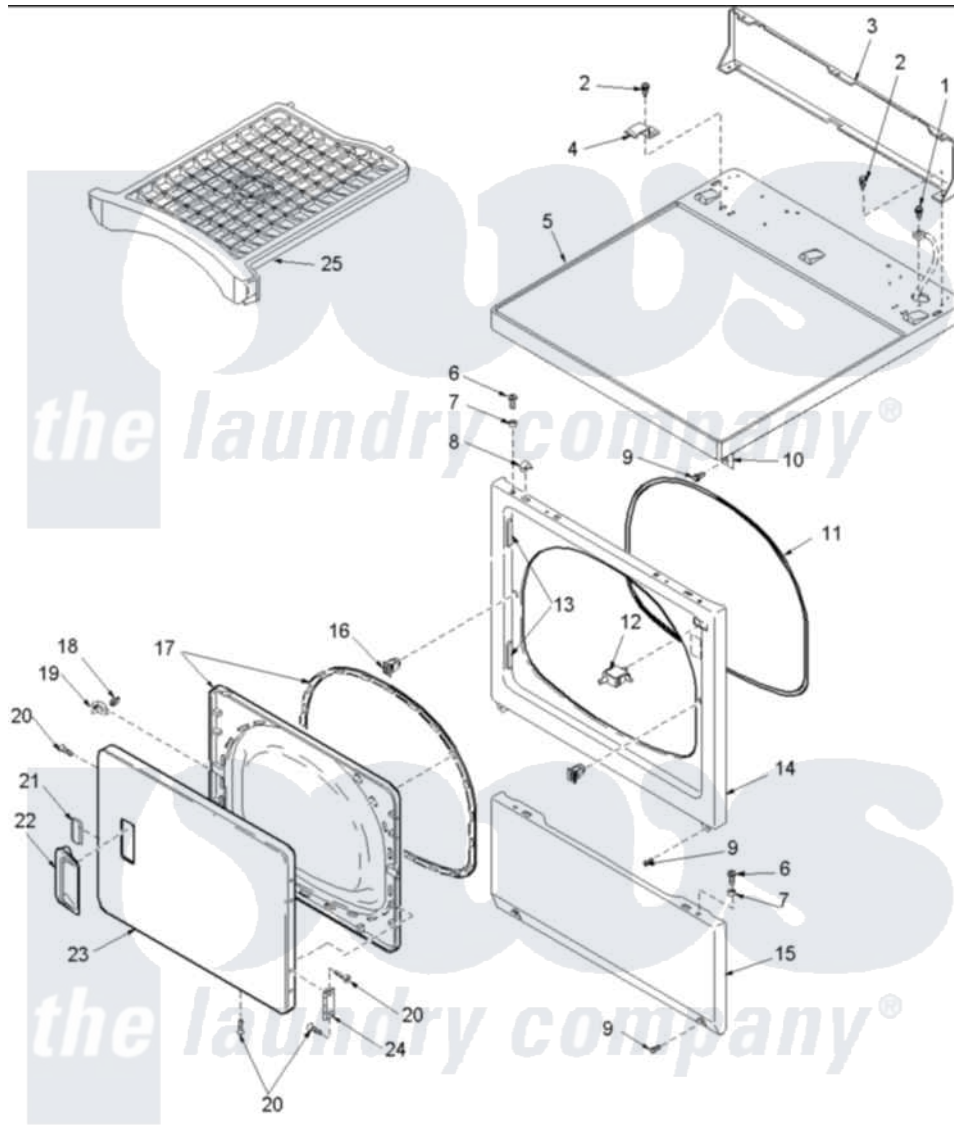

Amana ALG665SAC (BOM: PALG665SAC) 03 - DOOR AND FRONT, ACCESS, AND TOP PANELS

Amana Residential Amana ALG665SAC (BOM: PALG665SAC) Dryer Parts Parts Diagram 03 - DOOR AND FRONT, ACCESS, AND TOP PANELS
 Click on the part number to view part

Item	Original Part Number	Replaced By	Status	Part Description
3	500343		Not Available	PANEL,BACK(HOME HOOD)
4	Y503876			Clip, Hold Down
5	40070301CP	37001033		Panel, Top
6	32671	Y014874		Screw, Idler Arm And Sleeve
7	505187			Locator, Panel
8	56080	22001650		Fastener, Spring
10	500084	40130801		Bracket, Top Mount
11	504005	511056		Seal Front Panel
12	Y504570	W10169313		Switch-Dor
13	503126			Plug, Hinge Hole
14	503639C	503656CP		Panel, Front
15	40045302CP	40045301CP		Panel, Access
16	54660	LA-1003		Door Catch Kit
17	503643W	37001028		Seal And Liner, Assembly
18	500039	510181		Strike Doormetal