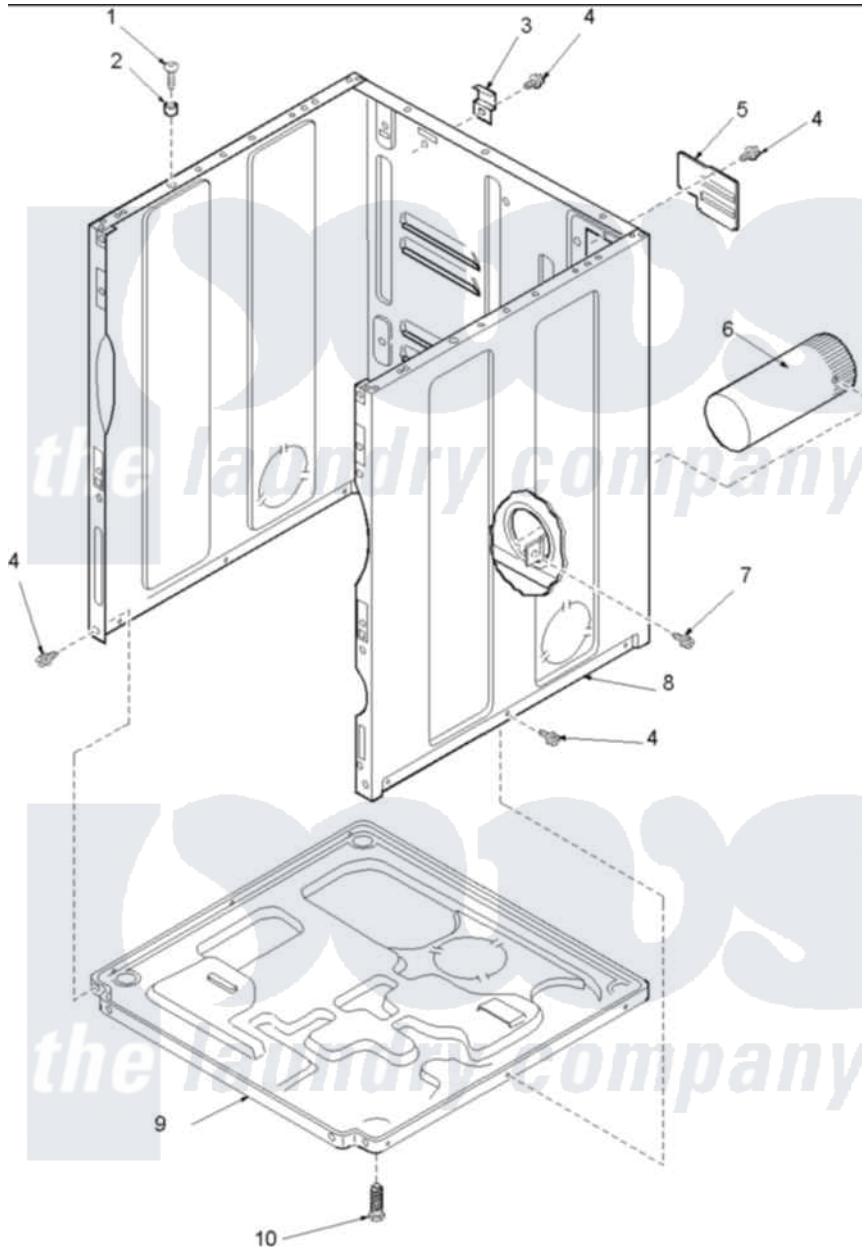

# Amana ALG866SAC (BOM: PALG866SAC) 01 - CABINET AND BASE

Amana Residential Amana ALG866SAC (BOM: PALG866SAC) Dryer Parts Parts Diagram 01 - CABINET AND BASE  
 Click on the part number to view part

Item	Original Part Number	Replaced By	Status	Part Description
1	32671	<a href="#">Y014874</a>		Screw, Idler Arm And Sleeve
2	<a href="#">505187</a>			Locator, Panel
3	<a href="#">500003</a>			Hinge, Top
5	<a href="#">503293</a>			Plate, Access Cover
6	<a href="#">505518</a>			Duct, Exhaust
8	40076402C	<a href="#">40076402CP</a>		Cabinet, Dryer And Washer
9	<a href="#">500070</a>			Base, Dryer
10	<a href="#">Y500101</a>			Leg, Leveling
NI	40087502	<a href="#">37001004</a>		Harness, Wire
"	<a href="#">38384</a>			Relief, Strain
"	502014	<a href="#">502014P</a>		Assembly, Power Cord