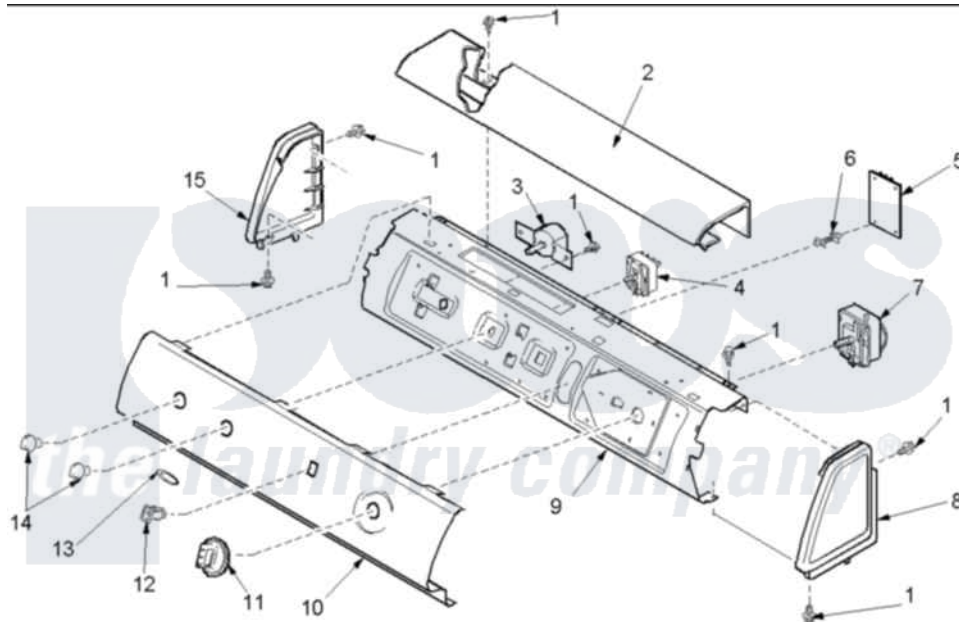

# Amana ALG866SAC (BOM: PALG866SAC) 02 - CONTROL PANEL

Amana [Residential Amana ALG866SAC \(BOM: PALG866SAC\) Dryer Parts](#) Parts Diagram 02 - CONTROL PANEL  
 Click on the part number to view part

Item	Original Part Number	Replaced By	Status	Part Description
2	<a href="#">503674C</a>			Cover, Top
3	<a href="#">62173</a>			Switch, Temperature Select
4	<a href="#">504166</a>			Switch, Signal
5	<a href="#">40084301</a>			Assembly, Moist Sensor Board
6	<a href="#">501523</a>			Support, Circuit Board
7	40112801	<a href="#">R0000411</a>		Timer
8	40012701C		Not Available	ENDCAP (RT-BSQ)
9	<a href="#">40039611</a>			Panel, Support
10	<a href="#">40092501C</a>			Panel, Graphic
12	<a href="#">40013601C</a>			Assembly, Timer Knob
"	38424L	<a href="#">38424W</a>		Switch, Rocker
13	<a href="#">40083301</a>			Medallion
14	<a href="#">40013401C</a>			Assembly, Selector Knob
15	40012702C		Not Available	ENDCAP (LT-BSQ)
NI	40092601	<a href="#">37001006</a>		Harness, Wire Moisture Sensor