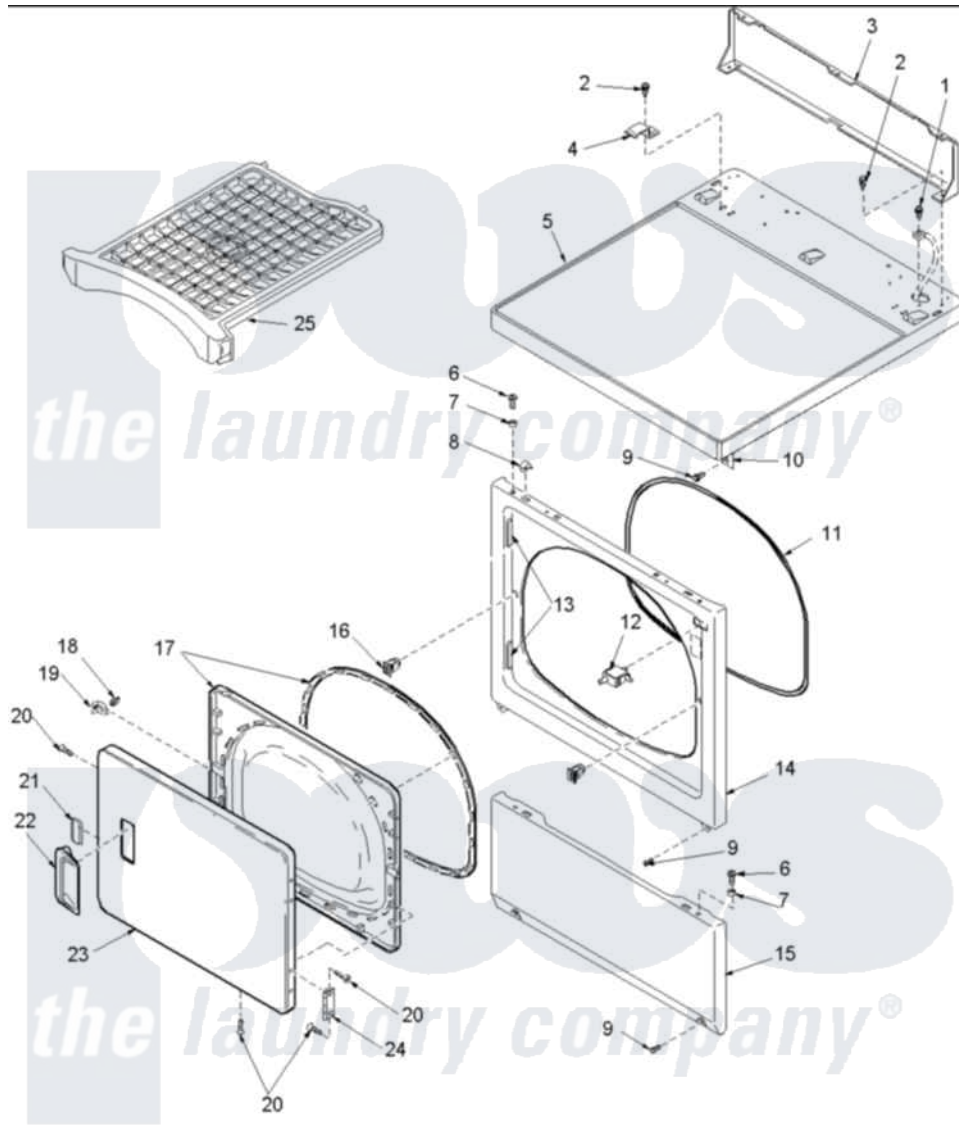

Amana ALG866SAC (BOM: PALG866SAC) 03 - DOOR AND FRONT, ACCESS, AND TOP PANELS

Amana Residential Amana ALG866SAC (BOM: PALG866SAC) Dryer Parts Parts Diagram 03 - DOOR AND FRONT, ACCESS, AND TOP PANELS
 Click on the part number to view part

Item	Original Part Number	Replaced By	Status	Part Description
3	500343		Not Available	PANEL,BACK(HOME HOOD)
4	Y503876			Clip, Hold Down
5	40070301C	37001033		Panel, Top
6	32671	Y014874		Screw, Idler Arm And Sleeve
7	505187			Locator, Panel
8	56080	22001650		Fastener, Spring
10	500084	40130801		Bracket, Top Mount
11	504005	511056		Seal Front Panel
12	Y504570	W10169313		Switch-Dor
13	503126			Plug, Hinge Hole
14	503639C	503656CP		Panel, Front
15	40045302CP	40045301CP		Panel, Access
16	54660	LA-1003		Door Catch Kit
17	503643W	37001028		Seal And Liner, Assembly
18	500039	510181		Strike Doormetal