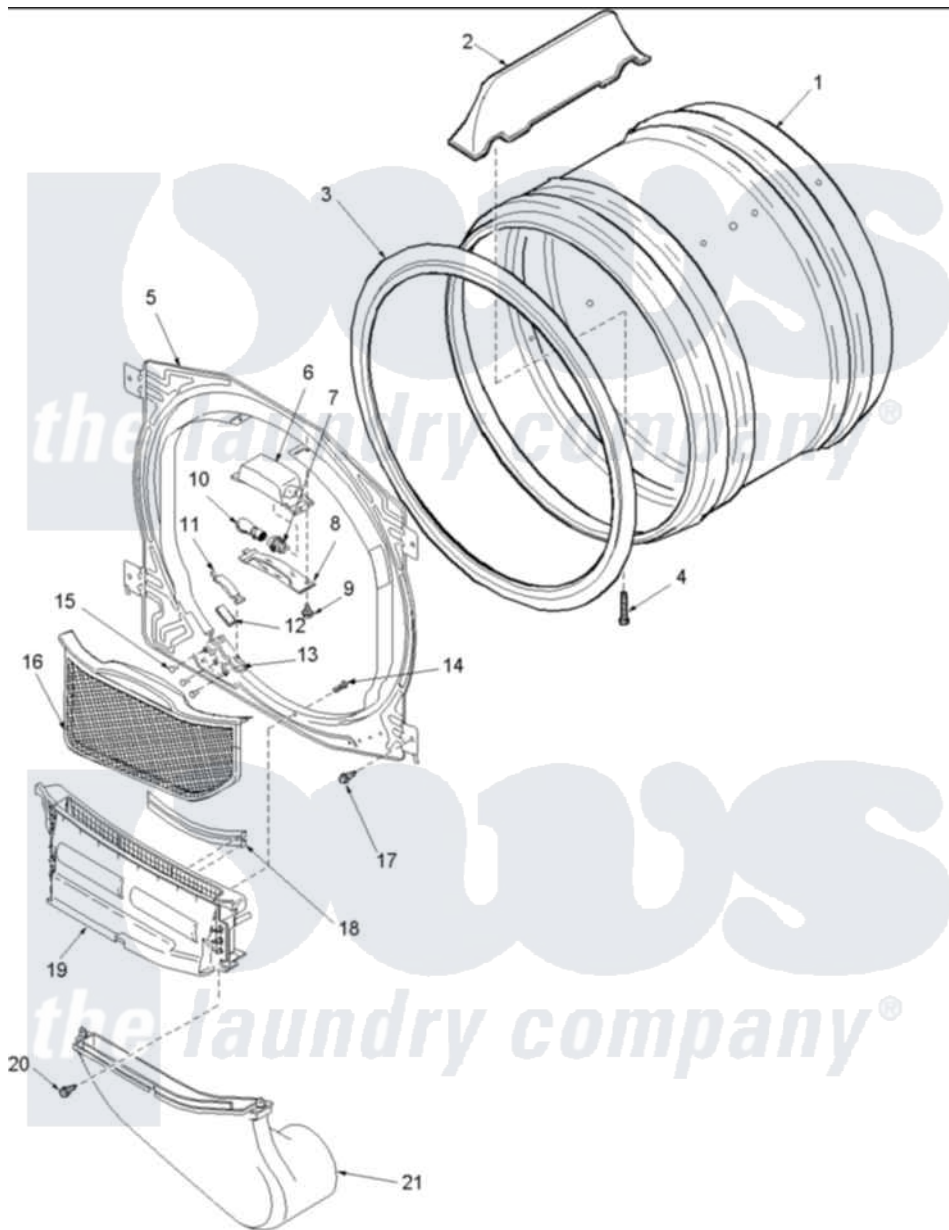

# Amana ALG866SAC (BOM: PALG866SAC) 04 - FRONT BULKHEAD, AIR DUCT & DRUM

Amana Residential Amana ALG866SAC (BOM: PALG866SAC) Dryer Parts Parts Diagram 04 - FRONT BULKHEAD, AIR DUCT & DRUM

[Click on the part number to view part](#)

Item	Original Part Number	Replaced By	Status	Part Description
1	Y504468		Not Available	ASSY CYLINDER
2	503703	<a href="#">12002559</a>		Baffle Kit
3	501801	<a href="#">37001132</a>		Seal, Cylinder
4	<a href="#">Y62588</a>			Screw, 10BT-12 X 1 Tap
5	503616W	<a href="#">503616WP</a>		Assembly, Frt Bulkhead
6	503622	<a href="#">Y504452</a>		Light Assembly
7	504458	<a href="#">Y504452</a>		Light Assembly
8	<a href="#">40094301</a>			Lens, Light
9	500227	<a href="#">505295</a>		Screw, No.8ab-16 x 3/4 PH
10	Y60954	<a href="#">67001316</a>		Bulb, Light
11	40116501	<a href="#">37001298</a>		Glide- Dry
12	500121	<a href="#">510189</a>		Pad Felt
13	<a href="#">37001036</a>			Bracket, Cylinder Glide
15	37001031	<a href="#">3370225</a>		Screw
16	Y503627	<a href="#">37001142</a>		Filter, Lint