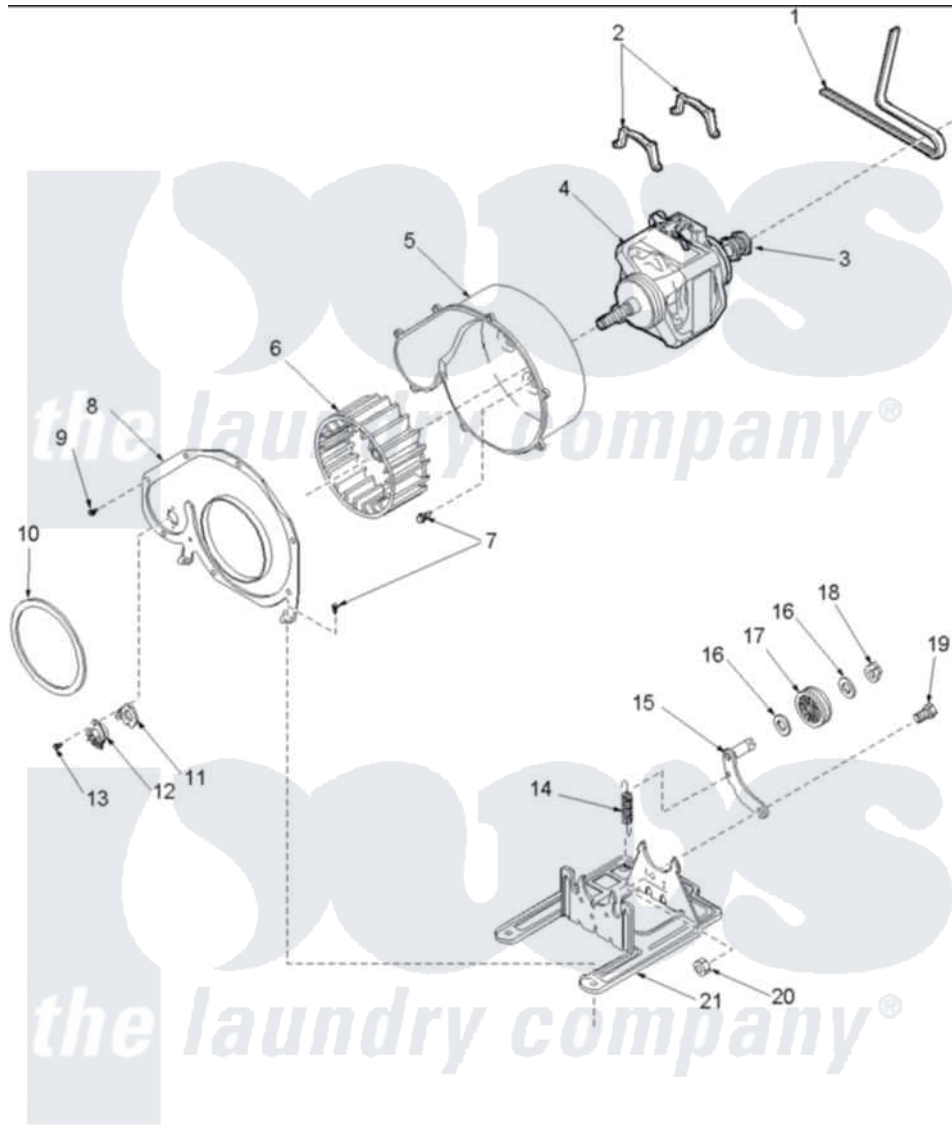

# Amana ALG866SAC (BOM: PALG866SAC) 06 - MOTOR AND FAN ASSEMBLIES

Amana Residential Amana ALG866SAC (BOM: PALG866SAC) Dryer Parts Parts Diagram 06 - MOTOR AND FAN ASSEMBLIES

Click on the part number to view part

Item	Original Part Number	Replaced By	Status	Part Description
1	<a href="#">40111201</a>			Belt, Cylinder
2	Y58047	<a href="#">660658</a>		Clamp, Motor Mounting 343481 685441
3	40048501	<a href="#">2200376</a>		Motor
4	40099801	<a href="#">2200376</a>		Motor
5	<a href="#">56020</a>			Housing, Blower
6	56000	<a href="#">510139P</a>		Assembly Blower Fan Package
8	500078	<a href="#">511969P</a>		Kit Blower Housing And Cover
9	<a href="#">31260</a>			Screw, No.8 X 3/8 Ind H
10	40090001	<a href="#">37001119</a>		Seal, Blower Housing
11	<a href="#">61623</a>			Thermostat, Heater-BR
12	<a href="#">503979</a>			Thermostat
"	<a href="#">37001136</a>			Thermostat, Cycling 146F
13	Y33561	<a href="#">489464</a>		Screw

14	<a href="#">56076</a>		Spring, Idler
15	40113501	<a href="#">37001144</a>	Assembly- Idler
"	56156	<a href="#">358160</a>	Nut
16	<a href="#">52549</a>		Washer, 501 ID X3/4 Odx
17	<a href="#">Y54414</a>		Assembly, Wheel And Bearing
18	<a href="#">23748</a>		Ring, Retaining
19	<a href="#">500824</a>		Screw, 1/4-20 Unc Hex
20	52566	<a href="#">27001225</a>	Nut, Jam Mid Lock 1/4-20
21	<a href="#">503613</a>		Mount, Motor