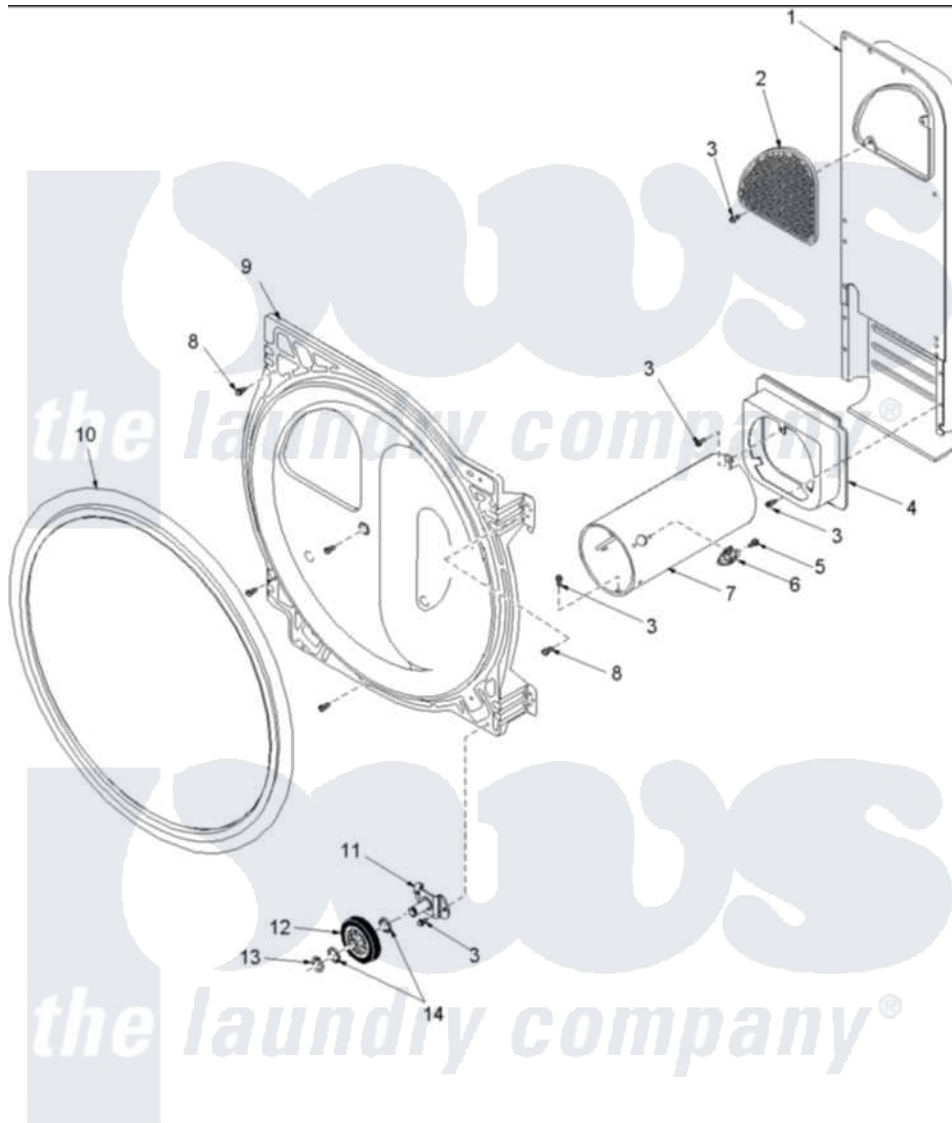

Amana ALG866SAC (BOM: PALG866SAC) 07 - REAR BULKHEAD, ROLLERS & AIR DUCT ASSY

Amana Residential Amana ALG866SAC (BOM: PALG866SAC) Dryer Parts Parts Diagram 07 - REAR BULKHEAD, ROLLERS & AIR DUCT ASSY
 Click on the part number to view part

Item	Original Part Number	Replaced By	Status	Part Description
1	503490	503605		Assembly, Heater Duct
2	500074	503605		Assembly, Heater Duct
4	500122	510101		Shroud Heat Duct
5	51782		Not Available	SCREW, 6B-20X5/16
6	Y61886			Thermostat, Limit-Blk
7	Y61888	37001303		Duct- Comb
9	504802		Not Available	BLKHD, REAR (STN STEEL)
10	501801	37001132		Seal, Cylinder
11	40113601			Assembly, Roller Brkt
12	500214	37001042		Assembly, Cylinder Roller
13	23748			Ring, Retaining
14	52549			Washer, 501 ID X3/4 Odx