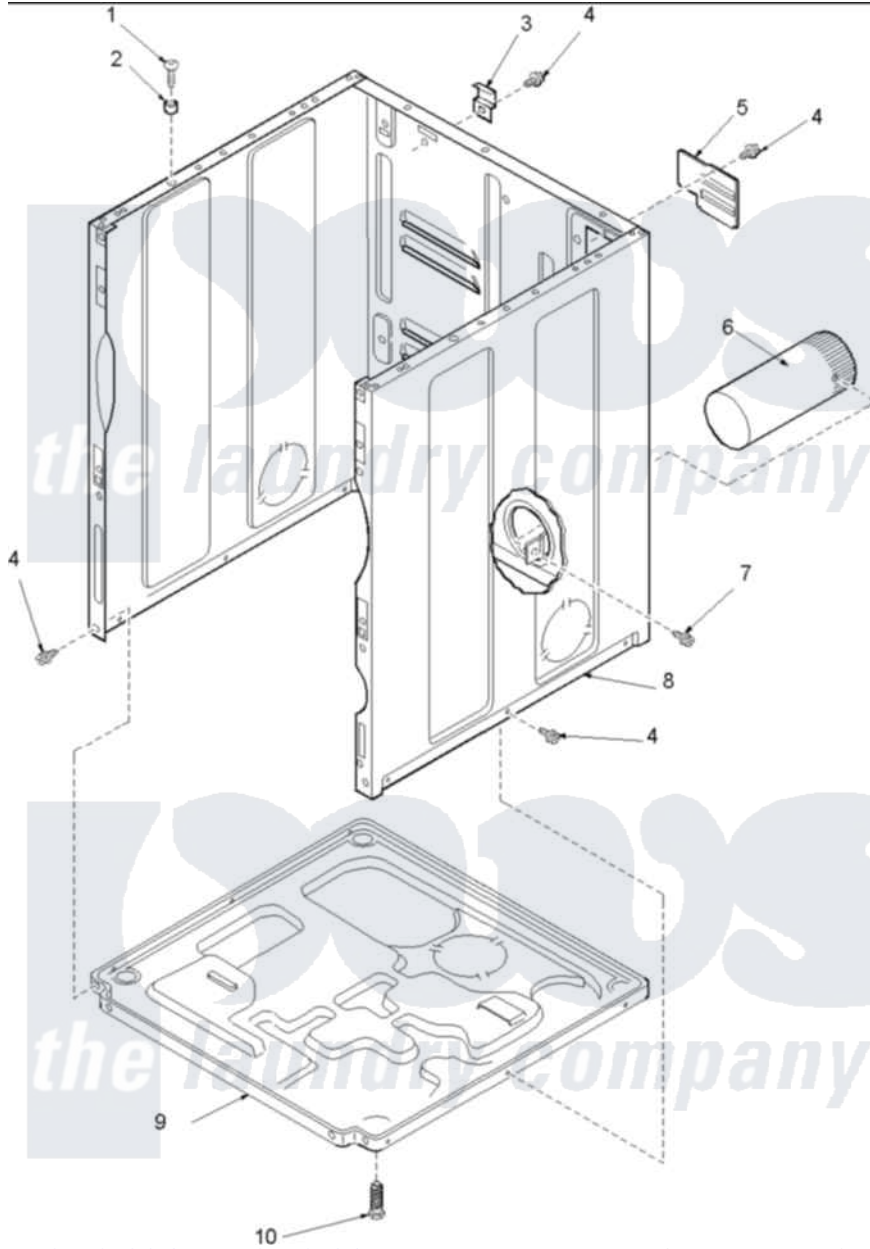

Amana ALG866SAC (BOM: PALG866SAC1) 01 - CABINET AND BASE

Amana Residential Amana ALG866SAC (BOM: PALG866SAC1) Dryer Parts Parts Diagram 01 - CABINET AND BASE
 Click on the part number to view part

Item	Original Part Number	Replaced By	Status	Part Description
1	32671	Y014874		Screw, Idler Arm And Sleeve
2	505187			Locator, Panel
3	500003			Hinge, Top
5	503293			Plate, Access Cover
6	505518			Duct, Exhaust
8	40076402C	40076402CP		Cabinet, Dryer And Washer
9	500070			Base, Dryer
10	Y500101			Leg, Leveling
NI	40087502	37001004		Harness, Wire
"	38384			Relief, Strain
"	502014	502014P		Assembly, Power Cord