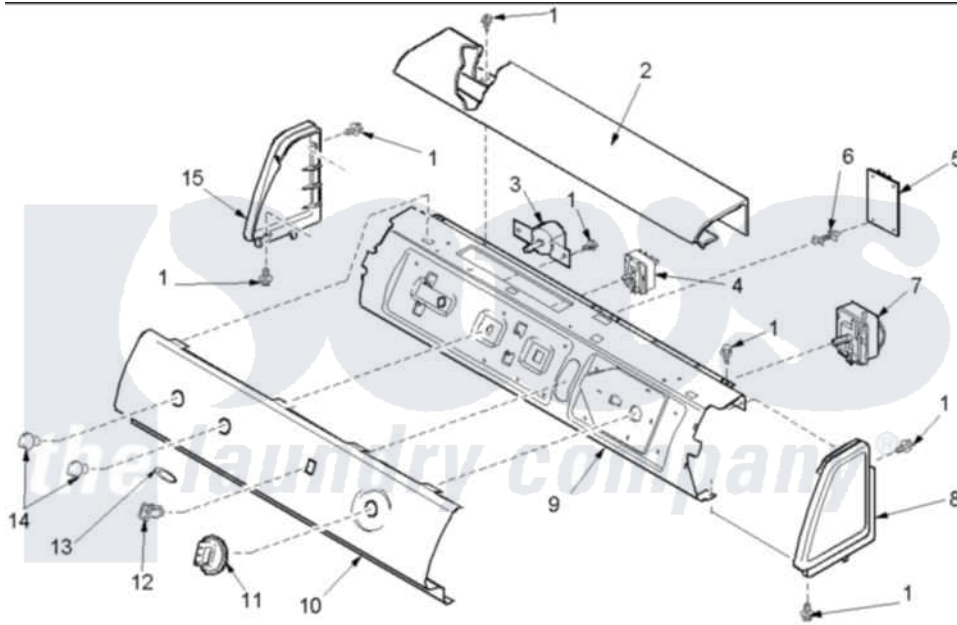

Amana ALG866SAC (BOM: PALG866SAC1) 02 - CONTROL PANEL

Amana Residential Amana ALG866SAC (BOM: PALG866SAC1) Dryer Parts Parts Diagram 02 - CONTROL PANEL
 Click on the part number to view part

| Item | Original Part Number | Replaced By | Status | Part Description |
|------|---------------------------|--------------------------|---------------|-------------------------------|
| 2 | 503674C | | | Cover, Top |
| 3 | 62173 | | | Switch, Temperature Select |
| 4 | 504166 | | | Switch, Signal |
| 5 | 40084301 | | | Assembly, Moist Sensor Board |
| 6 | 501523 | | | Support, Circuit Board |
| 7 | 40112801 | R0000411 | | Timer |
| 8 | 40012701C | | Not Available | ENDCAP (RT-BSQ) |
| 9 | 40039611 | | | Panel, Support |
| 10 | 40092501C | | | Panel, Graphic |
| 12 | 40013601C | | | Assembly, Timer Knob |
| " | 38424L | 38424W | | Switch, Rocker |
| 13 | 40083301 | | | Medallion |
| 14 | 40013401C | | | Assembly, Selector Knob |
| 15 | 40012702C | | Not Available | ENDCAP (LT-BSQ) |
| NI | 40092601 | 37001006 | | Harness, Wire Moisture Sensor |