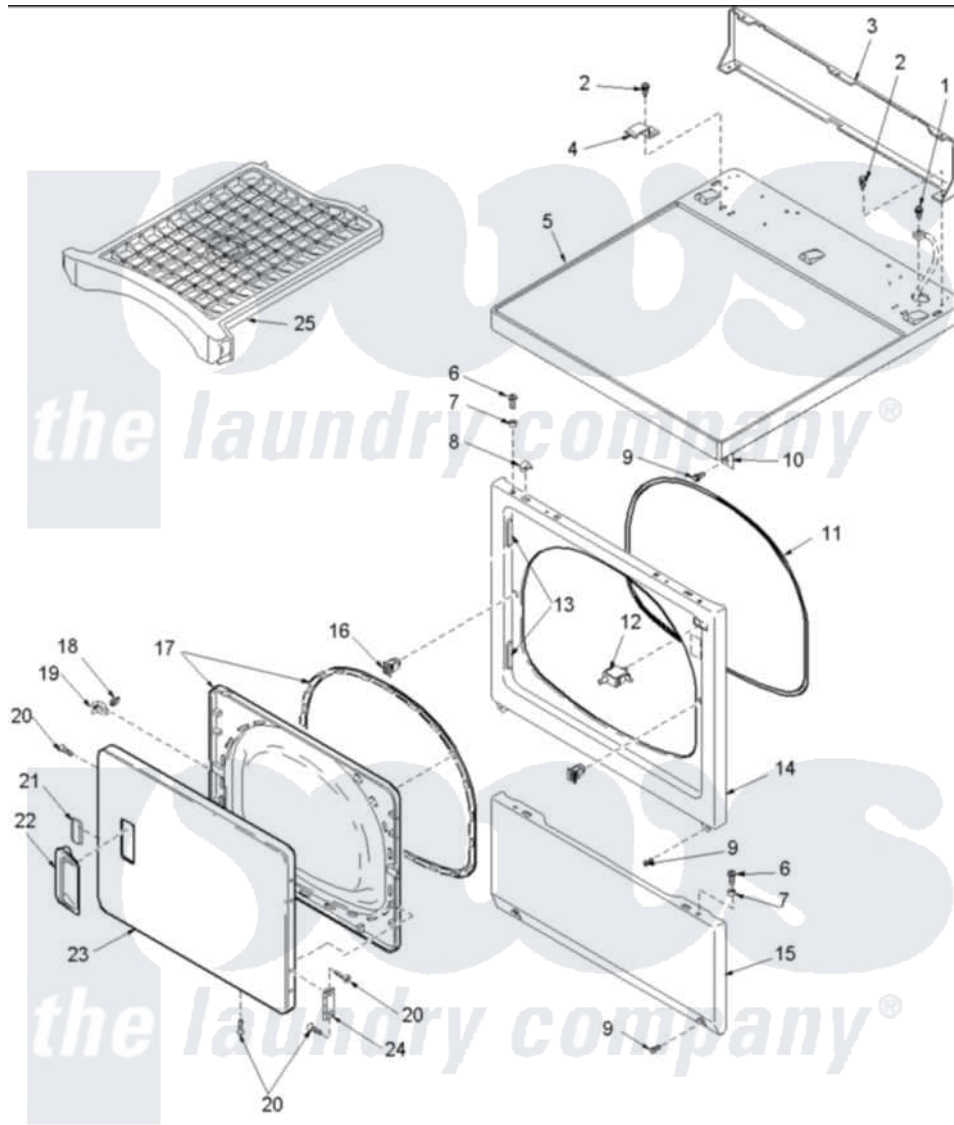

Amana ALG866SAC (BOM: PALG866SAC1) 03 - DOOR AND FRONT, ACCESS, AND TOP PANELS

Amana Residential Amana ALG866SAC (BOM: PALG866SAC1) Dryer Parts Parts Diagram 03 - DOOR AND FRONT, ACCESS, AND TOP PANELS
 Click on the part number to view part

Item	Original Part Number	Replaced By	Status	Part Description
3	500343		Not Available	PANEL,BACK(HOME HOOD)
4	Y503876			Clip, Hold Down
5	40070301C	37001033		Panel, Top
6	32671	Y014874		Screw, Idler Arm And Sleeve
7	505187			Locator, Panel
8	56080	22001650		Fastener, Spring
10	500084	40130801		Bracket, Top Mount
11	504005	511056		Seal Front Panel
12	Y504570	W10169313		Switch-Dor
13	503126			Plug, Hinge Hole
14	503639C	503656CP		Panel, Front
15	40045302CP	40045301CP		Panel, Access
16	54660	LA-1003		Door Catch Kit
17	503643W	37001028		Seal And Liner, Assembly
18	500039	510181		Strike Doormetal