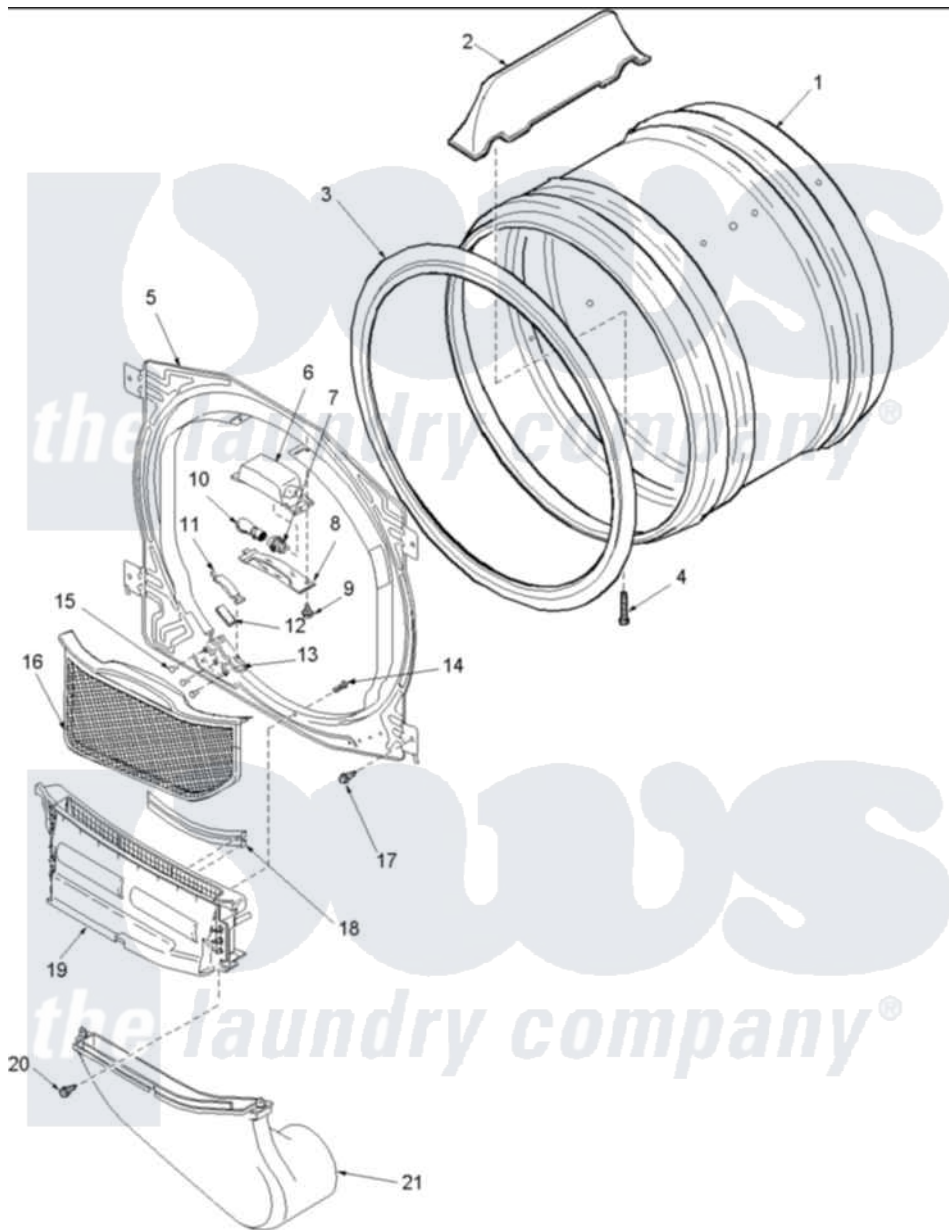

Amana ALG866SAC (BOM: PALG866SAC1) 04 - FRONT BULKHEAD, AIR DUCT & DRUM

Amana Residential Amana ALG866SAC (BOM: PALG866SAC1) Dryer Parts Parts Diagram 04 - FRONT BULKHEAD, AIR DUCT & DRUM
 Click on the part number to view part

Item	Original Part Number	Replaced By	Status	Part Description
1	Y504468		Not Available	ASSY CYLINDER
2	503703	12002559		Baffle Kit
3	501801	37001132		Seal, Cylinder
4	Y62588			Screw, 10BT-12 X 1 Tap
5	503616W	503616WP		Assembly, Frt Bulkhead
6	503622	Y504452		Light Assembly
7	504458	Y504452		Light Assembly
8	40094301			Lens, Light
9	500227	505295		Screw, No.8ab-16 x 3/4 PH
10	Y60954	67001316		Bulb, Light
11	40116501	37001298		Glide- Dry
12	500121	510189		Pad Felt
13	37001036			Bracket, Cylinder Glide
15	37001031	3370225		Screw
16	Y503627	37001142		Filter, Lint