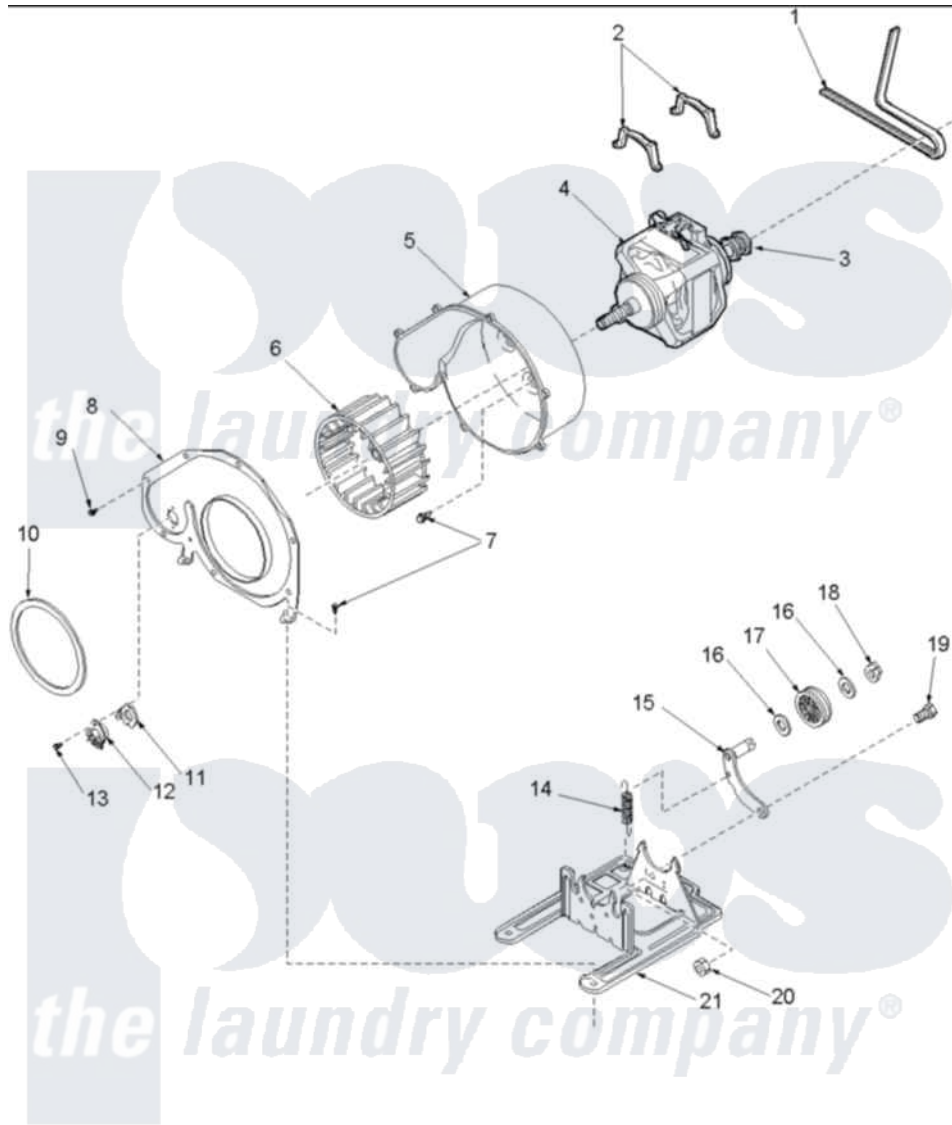

Amana ALG866SAC (BOM: PALG866SAC1) 07 - MOTOR AND FAN ASSEMBLIES

Amana Residential Amana ALG866SAC (BOM: PALG866SAC1) Dryer Parts Parts Diagram 07 - MOTOR AND FAN ASSEMBLIES

Click on the part number to view part

Item	Original Part Number	Replaced By	Status	Part Description
1	40111201			Belt, Cylinder
2	Y58047	660658		Clamp, Motor Mounting 343481 685441
3	40048501	2200376		Motor
4	40099801	2200376		Motor
5	56020			Housing, Blower
6	56000	510139P		Assembly Blower Fan Package
8	500078	511969P		Kit Blower Housing And Cover
9	31260			Screw, No.8 X 3/8 Ind H
10	40090001	37001119		Seal, Blower Housing
11	61623			Thermostat, Heater-BR
12	503979			Thermostat
"	37001136			Thermostat, Cycling 146F
13	Y33561	489464		Screw

14	56076		Spring, Idler
15	40113501	37001144	Assembly- Idler
"	56156	358160	Nut
16	52549		Washer, 501 ID X3/4 Odx
17	Y54414		Assembly, Wheel And Bearing
18	23748		Ring, Retaining
19	500824		Screw, 1/4-20 Unc Hex
20	52566	27001225	Nut, Jam Mid Lock 1/4-20
21	503613		Mount, Motor