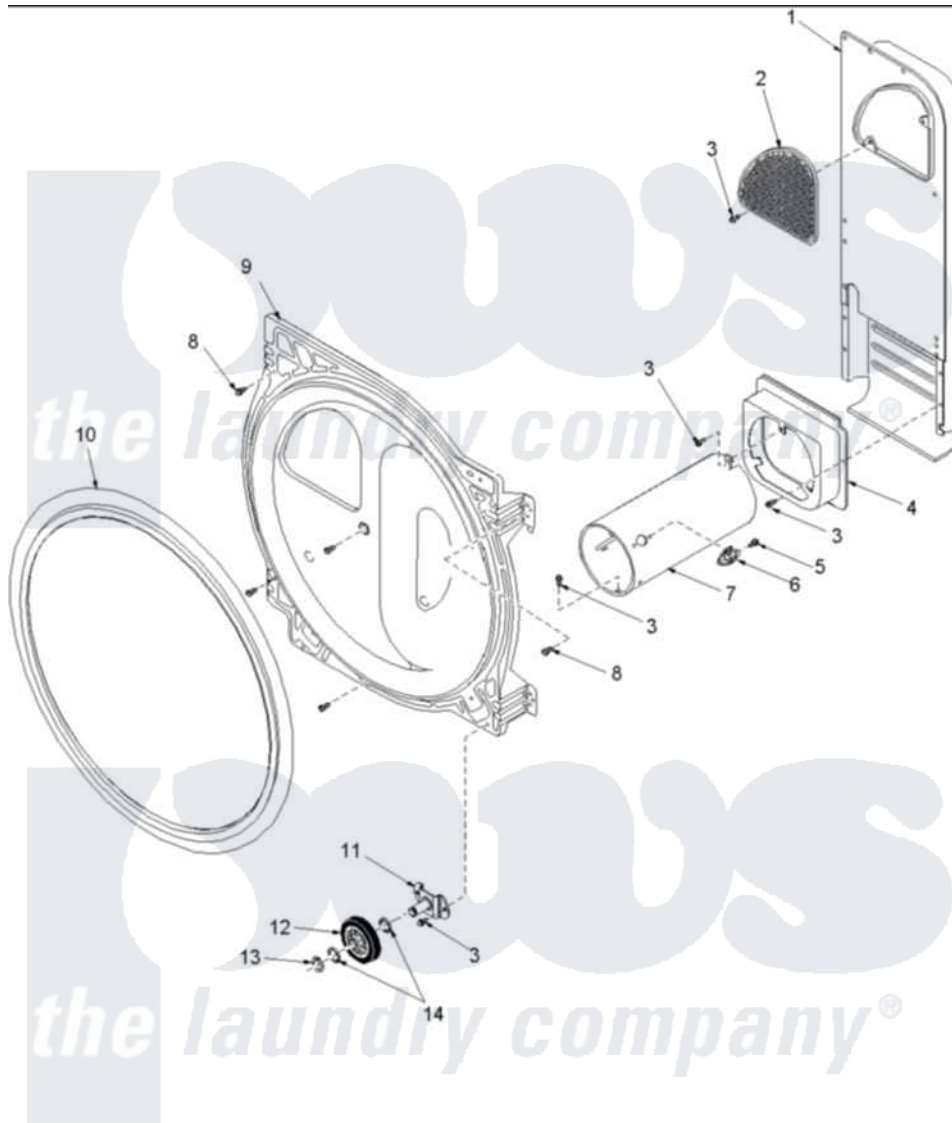

Amana ALG866SAC (BOM: PALG866SAC1) 08 - REAR BULKHEAD, ROLLERS & AIR DUCT ASSY

Amana Residential Amana ALG866SAC (BOM: PALG866SAC1) Dryer Parts Parts Diagram 08 - REAR BULKHEAD, ROLLERS & AIR DUCT ASSY
 Click on the part number to view part

Item	Original Part Number	Replaced By	Status	Part Description
1	503490	503605		Assembly, Heater Duct
2	500074	503605		Assembly, Heater Duct
4	500122	510101		Shroud Heat Duct
5	51782		Not Available	SCREW, 6B-20X5/16
6	Y61886			Thermostat, Limit-Blk
7	Y61888	37001303		Duct- Comb
9	504802		Not Available	BLKHD, REAR (STN STEEL)
10	501801	37001132		Seal, Cylinder
11	40113601			Assembly, Roller Brkt
12	500214	37001042		Assembly, Cylinder Roller
13	23748			Ring, Retaining
14	52549			Washer, 501 ID X3/4 Odx