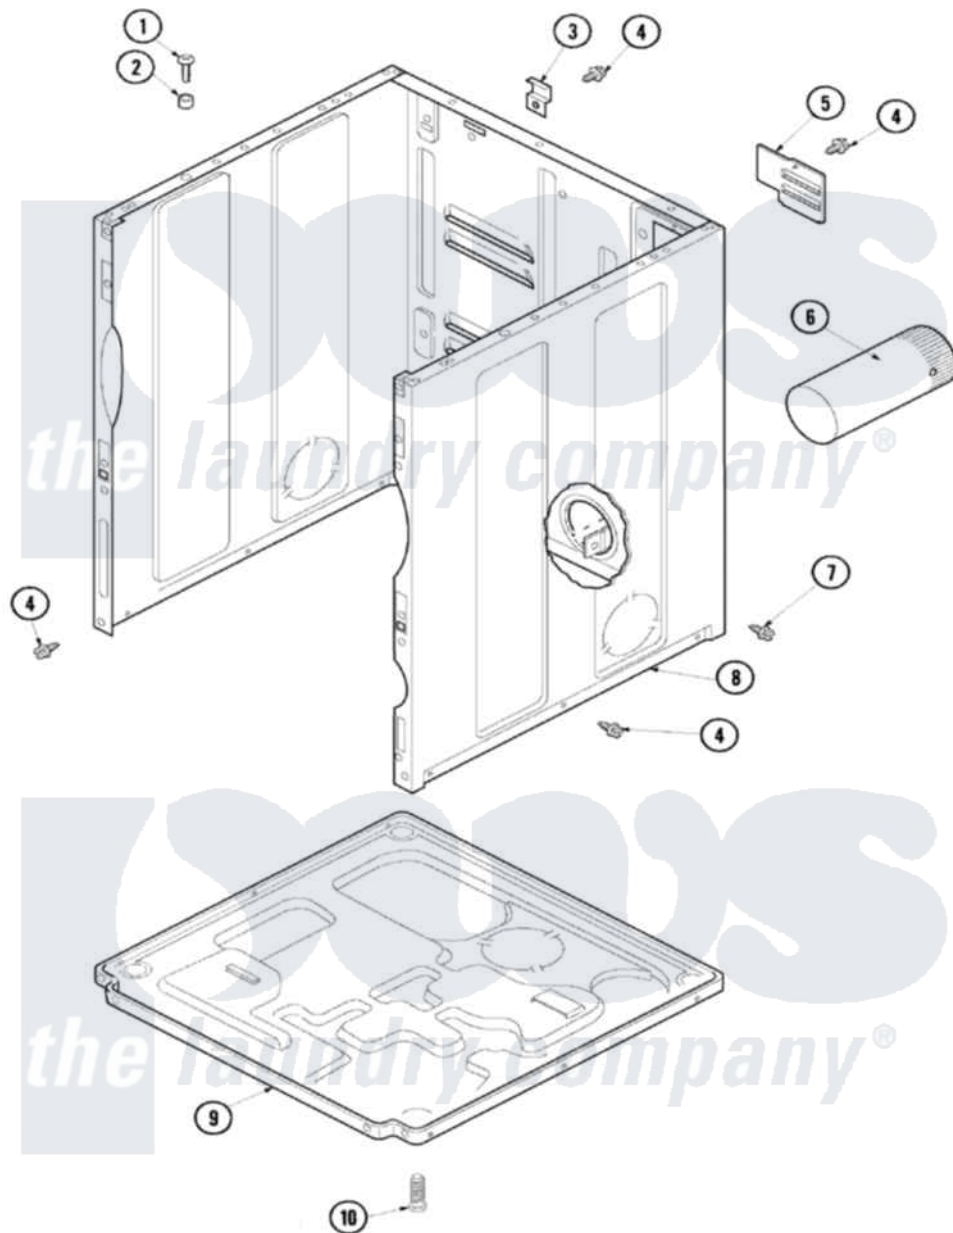

Amana ALG866SBW 01 - CABINET & BASE

Amana [Residential Amana ALG866SBW Dryer Parts](#) Parts Diagram 01 - CABINET & BASE
 Click on the part number to view part

Item	Original Part Number	Replaced By	Status	Part Description
1	32671	Y014874		Screw, Idler Arm And Sleeve
2	505187			Locator, Panel
3	500003			Hinge, Top
4	503661	27001200		Screw
5	500114	510903		Plate Access Panel
6	505518			Duct, Exhaust
7	503688			Screw, 10B-16 X .34 I
8	40076402WP	37001284		Cabinet As Pack
9	500070			Base, Dryer
10	Y500101			Leg, Leveling
NI	38384			Relief, Strain
"	502014P			Assembly, Power Cord