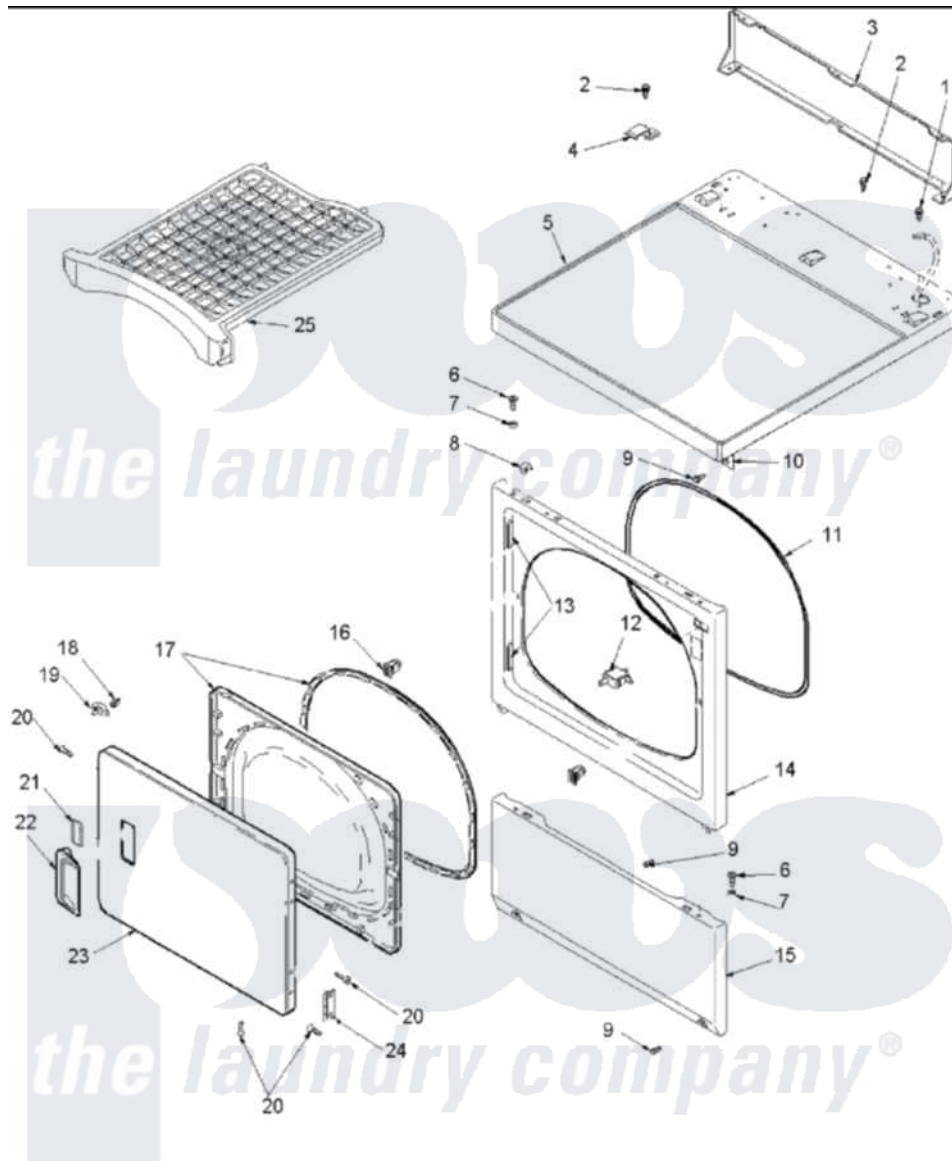

Amana ALG866SBW 03 - DOOR & FRONT, ACCESS & TOP PANELS

Amana Residential Amana ALG866SBW Dryer Parts Parts Diagram 03 - DOOR & FRONT, ACCESS & TOP PANELS
 Click on the part number to view part

Item	Original Part Number	Replaced By	Status	Part Description
1	503688			Screw, 10B-16 X .34 I
2	501086	90767		Screw, 8A X 3/8 HeX Washer Head Tapping
3	40121401			Panel, Home Hood Back
4	Y503876			Clip, Hold Down
5	40114301WP	37001027		Panel, Top
6	32671	Y014874		Screw, Idler Arm And Sleeve
7	505187			Locator, Panel
8	56080	22001650		Fastener, Spring
9	503661	27001200		Screw
10	500084	40130801		Bracket, Top Mount
11	504005	511056		Seal Front Panel
12	Y504570	W10169313		Switch-Dor
13	503126			Plug, Hinge Hole
14	503656WP			Panel, Front
15	40045301WP			Panel, Access
16	54660	LA-1003		Door Catch Kit

17	37001028		Seal And Liner, Assembly
"	503643W	37001028	Seal And Liner, Assembly
18	500039	510181	Strike Doormetal
19	500223	40116201	Bracket, Door Strike
20	500226		Screw, 8b-16 x 5/8 Tap
21	505328		Wedge, Door Handle
"	W10124350	Not Available	NOT REQUIRED PART OR SEE NOTE
"	W10124350	Not Available	NOT REQUIRED PART OR SEE NOTE
22	33001241		Handle, Door
"	R9800012		Pull, Door
23	503654WP	12002136	Door Handle
"	37001029		Door, Dryer
24	Y503676		Hinge, Door And Top
25	Y504105	Y504105A	Rack-Dry