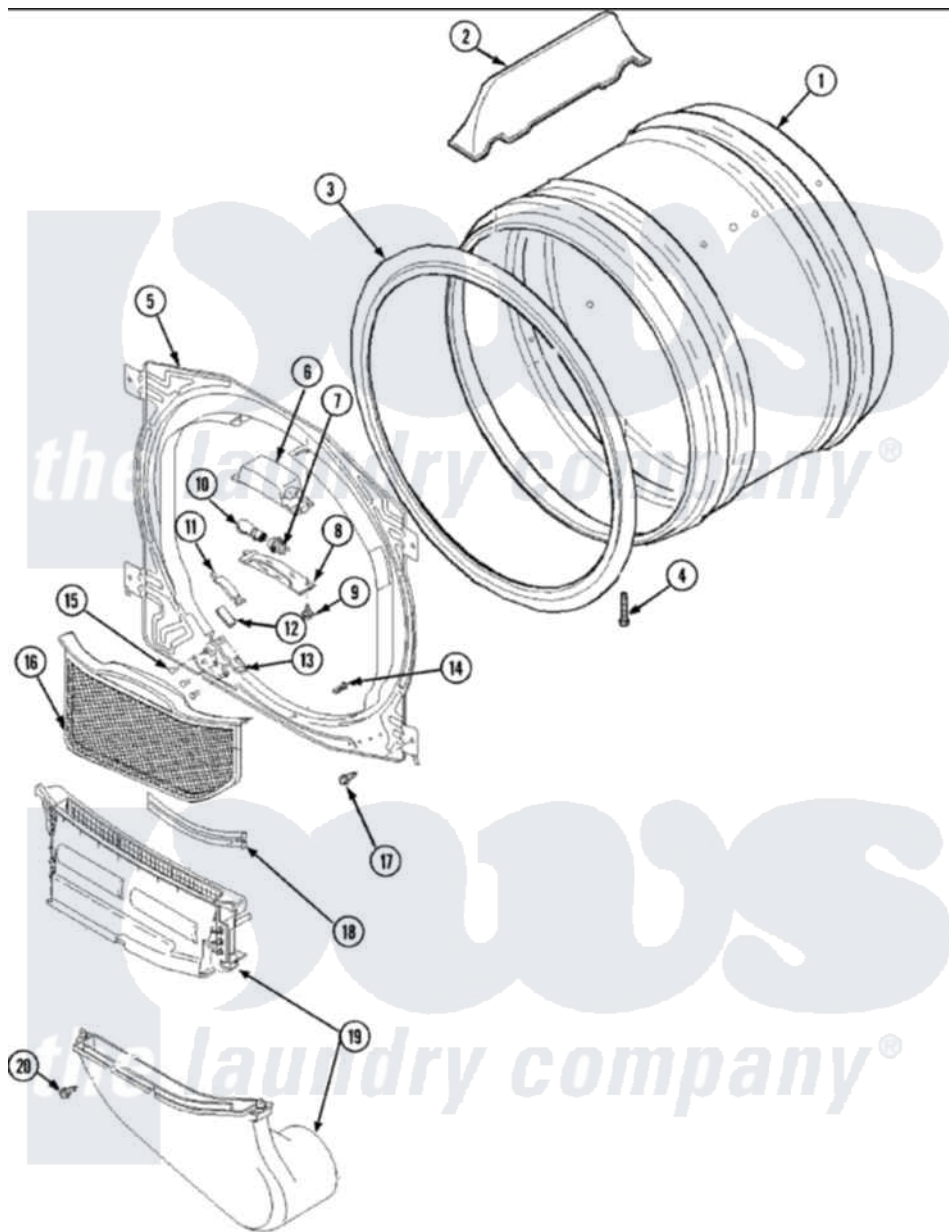

Amana ALG866SBW 04 - FRONT BULKHEAD, AIR DUCT & DRUM

Amana Residential Amana ALG866SBW Dryer Parts Parts Diagram 04 - FRONT BULKHEAD, AIR DUCT & DRUM
 Click on the part number to view part

Item	Original Part Number	Replaced By	Status	Part Description
1	504468P		Not Available	CYLINDER ASSEMBLY (STAINLESS)
2	503703	12002559		Baffle Kit
3	501801	37001132		Seal, Cylinder
4	Y62588			Screw, 10BT-12 X 1 Tap
5	503616WP			Assembly, Frt Bulkhead
6	503622	Y504452		Light Assembly
7	Y504452			Light Assembly
8	40094301			Lens, Light
9	500227	505295		Screw, No.8ab-16 x 3/4 PH
10	Y60954	67001316		Bulb, Light
11	40116501	37001298		Glide- Dry
12	500121	510189		Pad Felt
13	37001036			Bracket, Cylinder Glide
14	500226			Screw, 8b-16 x 5/8 Tap
15	37001031	3370225		Screw
16	40124401	37001142		Filter, Lint

17	503688		Screw, 10B-16 X .34 I
18	503625		Sensor, Moisture
19	40124501	37001141	Air Duct Assembly
20	501285		Screw, No.12 X 9/16-Pla