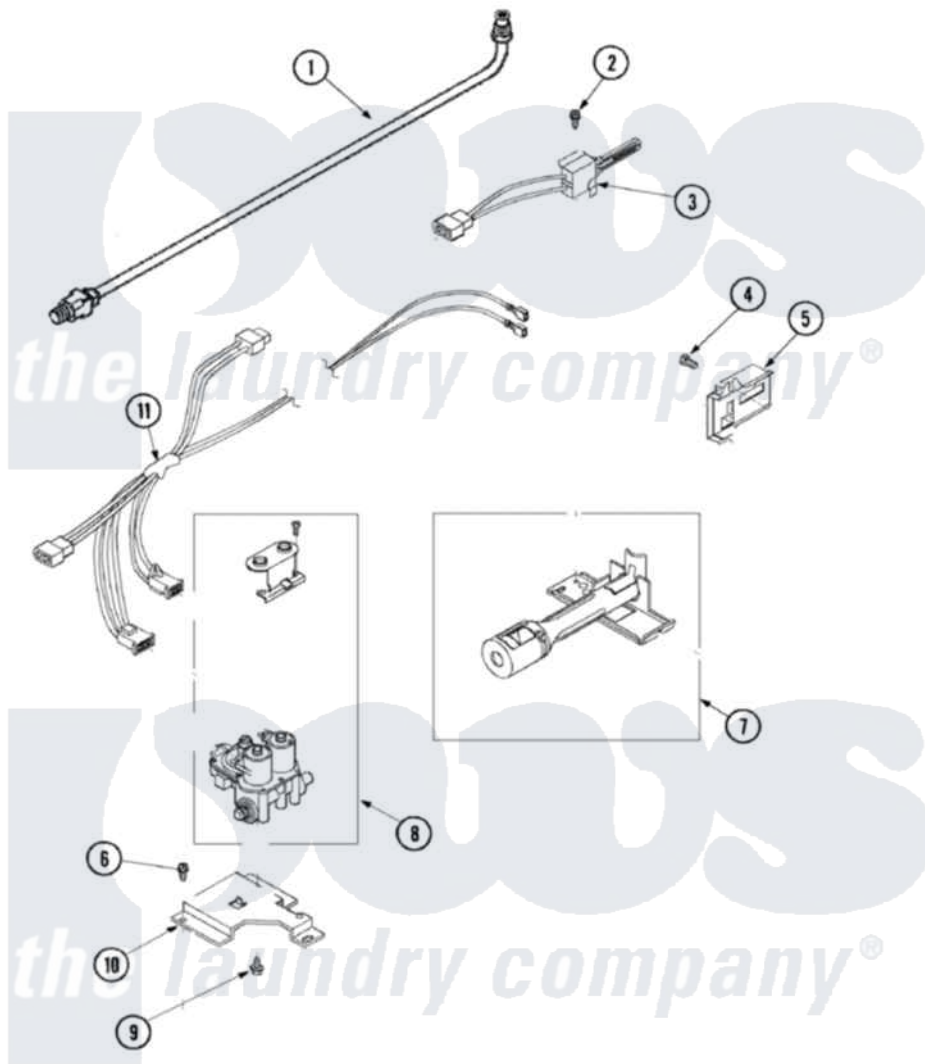

Amana ALG866SBW 05 - GAS VALVE & IGNITER

Amana [Residential Amana ALG866SBW Dryer Parts](#) Parts Diagram 05 - GAS VALVE & IGNITER
 Click on the part number to view part

Item	Original Part Number	Replaced By	Status	Part Description
1	37001001	37001127		Valve And Pipe Assembly
2	51782		Not Available	SCREW, 6B-20X5/16
3	40069801P	37001308		Ignitor
4	23222	3177991		Screw
5	Y56231	338906		Radiant, Sensor
6	503688			Screw, 10B-16 X .34 I
7	Y56234	37001304		Burner Ign
8	37001002			Assembly, Gas Valve
"	12001349	279834		Coil-Valve
9	56124	3370225		Screw
10	500821			Bracket, Mounting-Gas
11	37001007			Harness, Wire