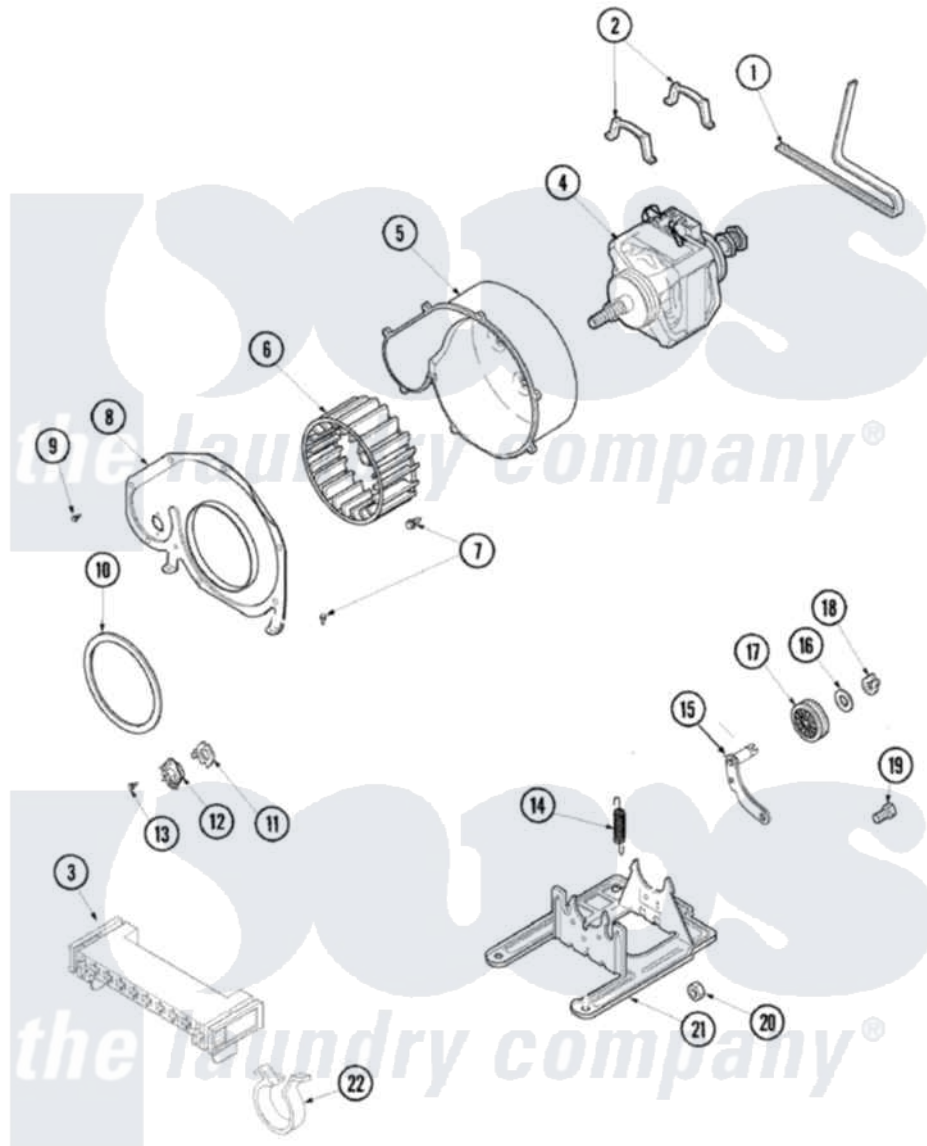

Amana ALG866SBW 06 - MOTOR & FAN

Amana Residential Amana ALG866SBW Dryer Parts Parts Diagram 06 - MOTOR & FAN
 Click on the part number to view part

Item	Original Part Number	Replaced By	Status	Part Description
1	40111201			Belt, Cylinder
2	Y58047	660658		Clamp, Motor Mounting 343481 685441
3	500338			Housing-10 Position
4	40099801	2200376		Motor
"	2200376			Motor
5	56020			Housing, Blower
6	56000	510139P		Assembly Blower Fan Package
7	503661	27001200		Screw
8	500078	511969P		Kit Blower Housing And Cover
9	31260			Screw, No.8 X 3/8 Ind H
10	40090001	37001119		Seal, Blower Housing
11	61623			Thermostat, Heater-BR
12	503979			Thermostat
13	M0211217	489464		Screw
14	56076			Spring, Idler

15	40113501	37001144	Assembly- Idler
16	52549		Washer, 501 ID X3/4 Odx
17	Y54414		Assembly, Wheel And Bearing
18	23748		Ring, Retaining
19	500824		Screw, 1/4-20 Unc Hex
20	52566	27001225	Nut, Jam Mid Lock 1/4-20
21	503613		Mount, Motor
22	504034		Clip, Wire