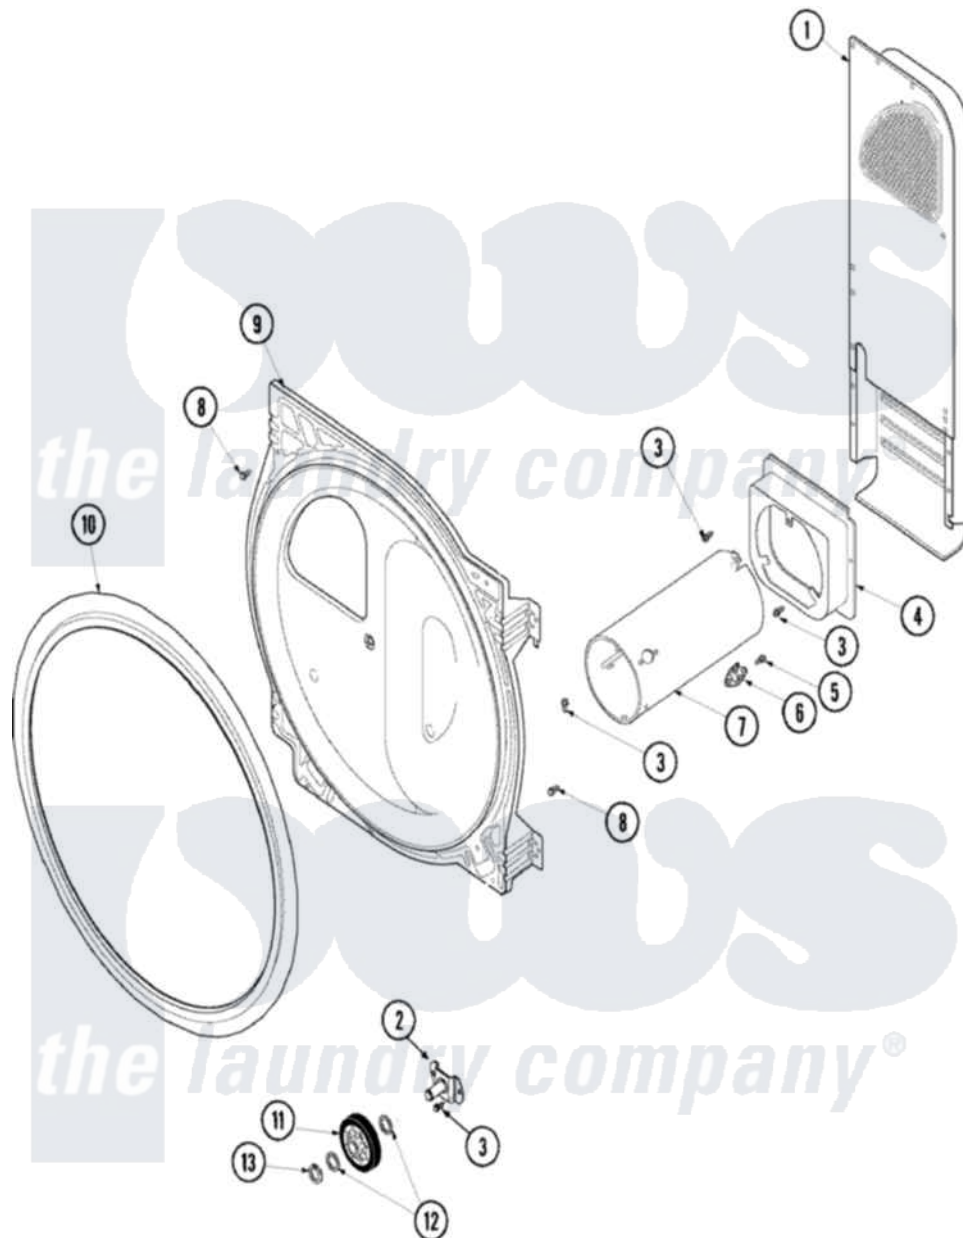

Amana ALG866SBW 07 - REAR BULKHEAD, ROLLER & AIR DUCT (GAS)

Amana Residential Amana ALG866SBW Dryer Parts Parts Diagram 07 - REAR BULKHEAD, ROLLER & AIR DUCT (GAS)

[Click on the part number to view part](#)

Item	Original Part Number	Replaced By	Status	Part Description
1	503605			Assembly, Heater Duct
2	40113601			Assembly, Roller Brkt
3	503688			Screw, 10B-16 X .34 I
4	500122	510101		Shroud Heat Duct
5	51782		Not Available	SCREW, 6B-20X5/16
6	40113801			Fuse, Thermal
"	Y61886			Thermostat, Limit-Blk
7	Y61888	37001303		Duct- Comb
8	503661	27001200		Screw
9	502614WP			Bulkhead, Rear
10	501801	37001132		Seal, Cylinder
11	500214	37001042		Assembly, Cylinder Roller
12	52549			Washer, 501 ID X3/4 Odx
13	23748			Ring, Retaining