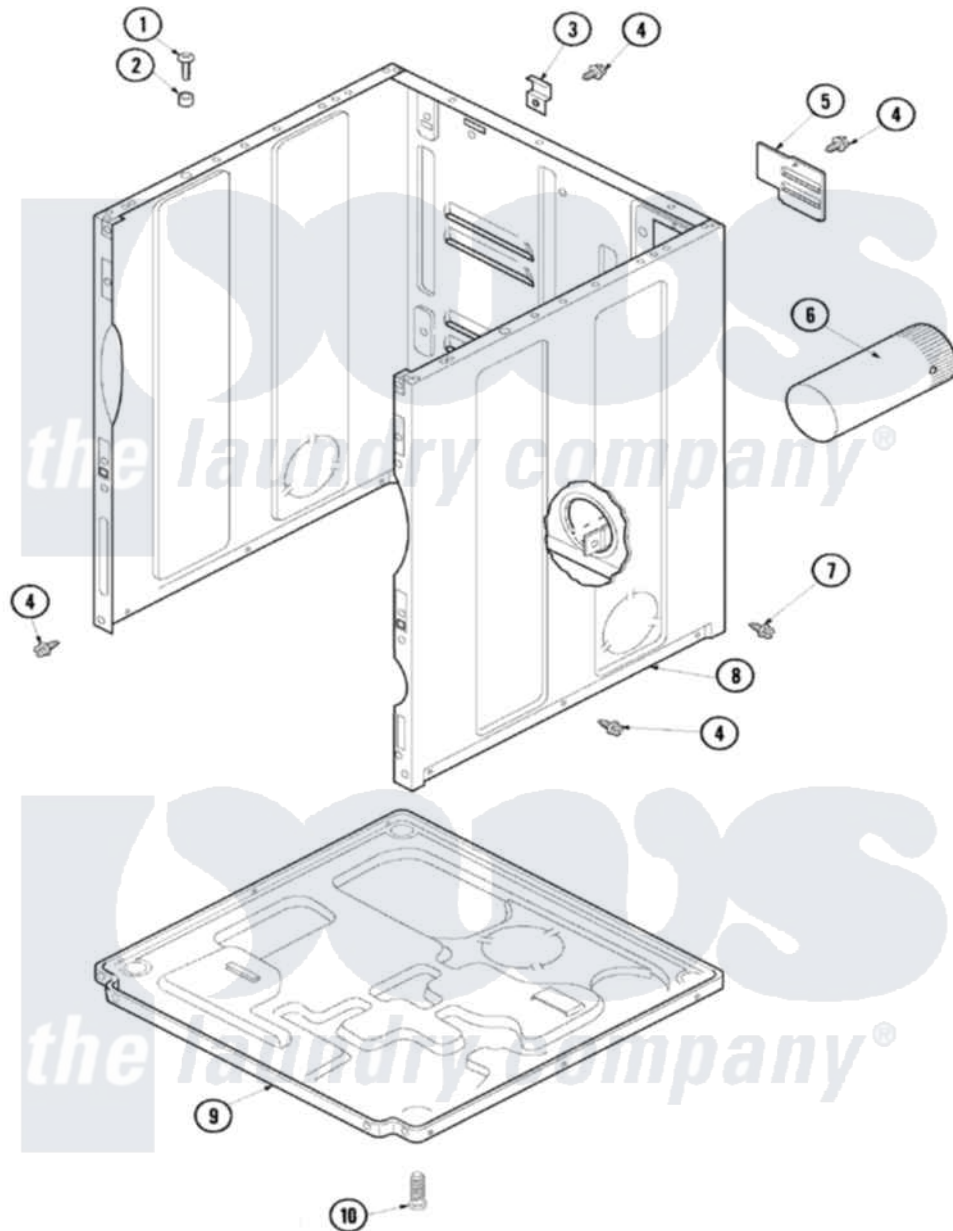

Amana ALG866SCW 01 - CABINET & BASE

Amana [Residential Amana ALG866SCW Dryer Parts](#) Parts Diagram 01 - CABINET & BASE
 Click on the part number to view part

Item	Original Part Number	Replaced By	Status	Part Description
1	32671	Y014874		Screw, Idler Arm And Sleeve
2	505187			Locator, Panel
3	500003			Hinge, Top
4	503661	27001200		Screw
5	500114	510903		Plate Access Panel
6	505518			Duct, Exhaust
7	503688			Screw, 10B-16 X .34 I
8	40076402WP	37001284		Cabinet As Pack
9	500070			Base, Dryer
10	Y500101			Leg, Leveling
NI	38384			Relief, Strain
"	502014P			Assembly, Power Cord