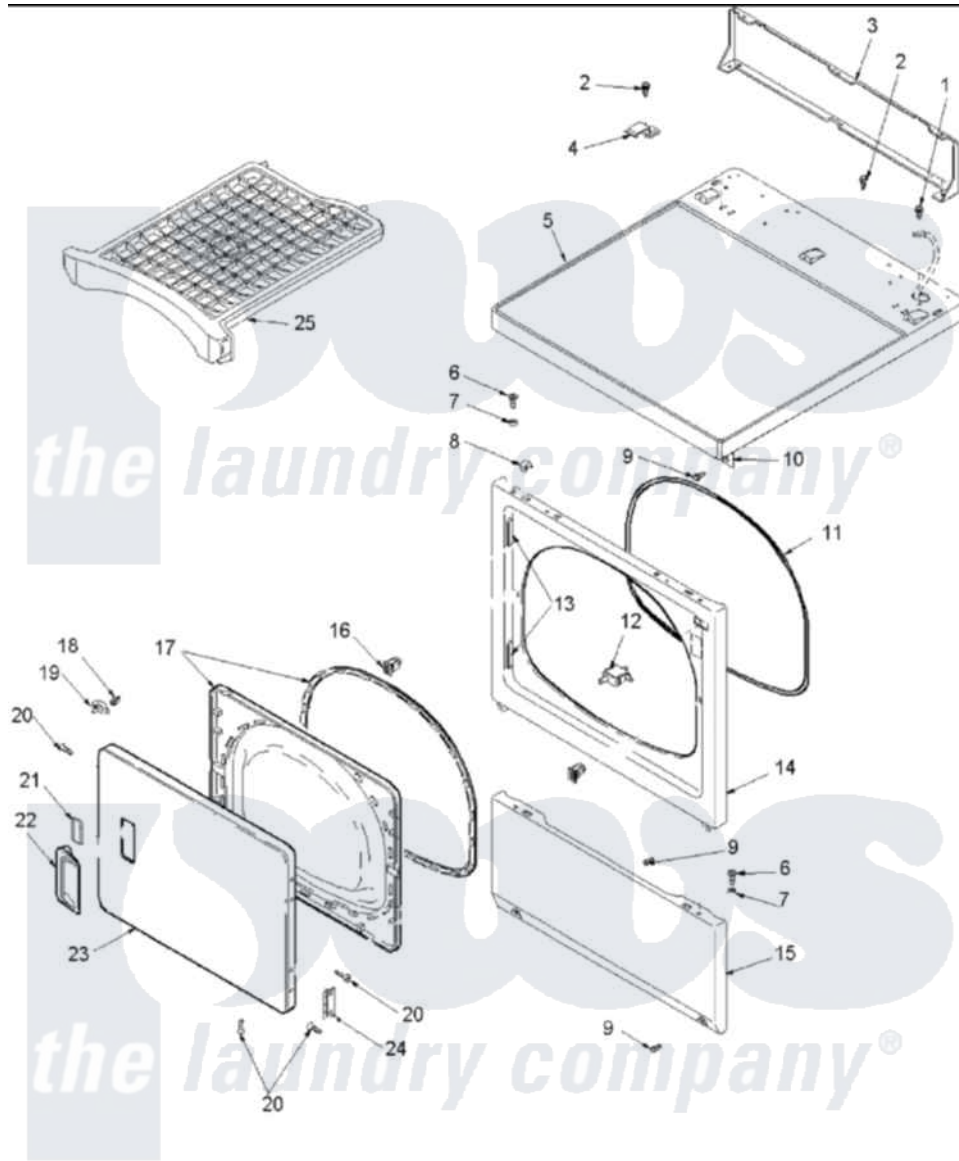

# Amana ALG866SCW 03 - DOOR & FRONT, ACCESS & TOP PANELS

Amana [Residential Amana ALG866SCW Dryer Parts](#) Parts Diagram 03 - DOOR & FRONT, ACCESS & TOP PANELS  
 Click on the part number to view part

Item	Original Part Number	Replaced By	Status	Part Description
1	<a href="#">503688</a>			Screw, 10B-16 X .34 I
2	501086	<a href="#">90767</a>		Screw, 8A X 3/8 HeX Washer Head Tapping
3	<a href="#">40121401</a>			Panel, Home Hood Back
4	<a href="#">Y503876</a>			Clip, Hold Down
5	40114301WP	<a href="#">37001027</a>		Panel, Top
6	32671	<a href="#">Y014874</a>		Screw, Idler Arm And Sleeve
7	<a href="#">505187</a>			Locator, Panel
8	56080	<a href="#">22001650</a>		Fastener, Spring
9	503661	<a href="#">27001200</a>		Screw
10	500084	<a href="#">40130801</a>		Bracket, Top Mount
11	504005	<a href="#">511056</a>		Seal Front Panel
12	Y504570	<a href="#">W10169313</a>		Switch-Dor
13	<a href="#">503126</a>			Plug, Hinge Hole
14	<a href="#">503656WP</a>			Panel, Front
15	<a href="#">40045301WP</a>			Panel, Access
16	54660	<a href="#">LA-1003</a>		Door Catch Kit

17	<a href="#">37001028</a>		Seal And Liner, Assembly
"	503643W	<a href="#">37001028</a>	Seal And Liner, Assembly
18	500039	<a href="#">510181</a>	Strike Doormetal
19	500223	<a href="#">40116201</a>	Bracket, Door Strike
20	<a href="#">500226</a>		Screw, 8b-16 x 5/8 Tap
21	<a href="#">505328</a>		Wedge, Door Handle
"	W10124350	Not Available	NOT REQUIRED PART OR SEE NOTE
"	W10124350	Not Available	NOT REQUIRED PART OR SEE NOTE
22	<a href="#">R9800012</a>		Pull, Door
"	<a href="#">33001241</a>		Handle, Door
23	503654WP	<a href="#">12002136</a>	Door Handle
"	<a href="#">37001029</a>		Door, Dryer
24	<a href="#">Y503676</a>		Hinge, Door And Top