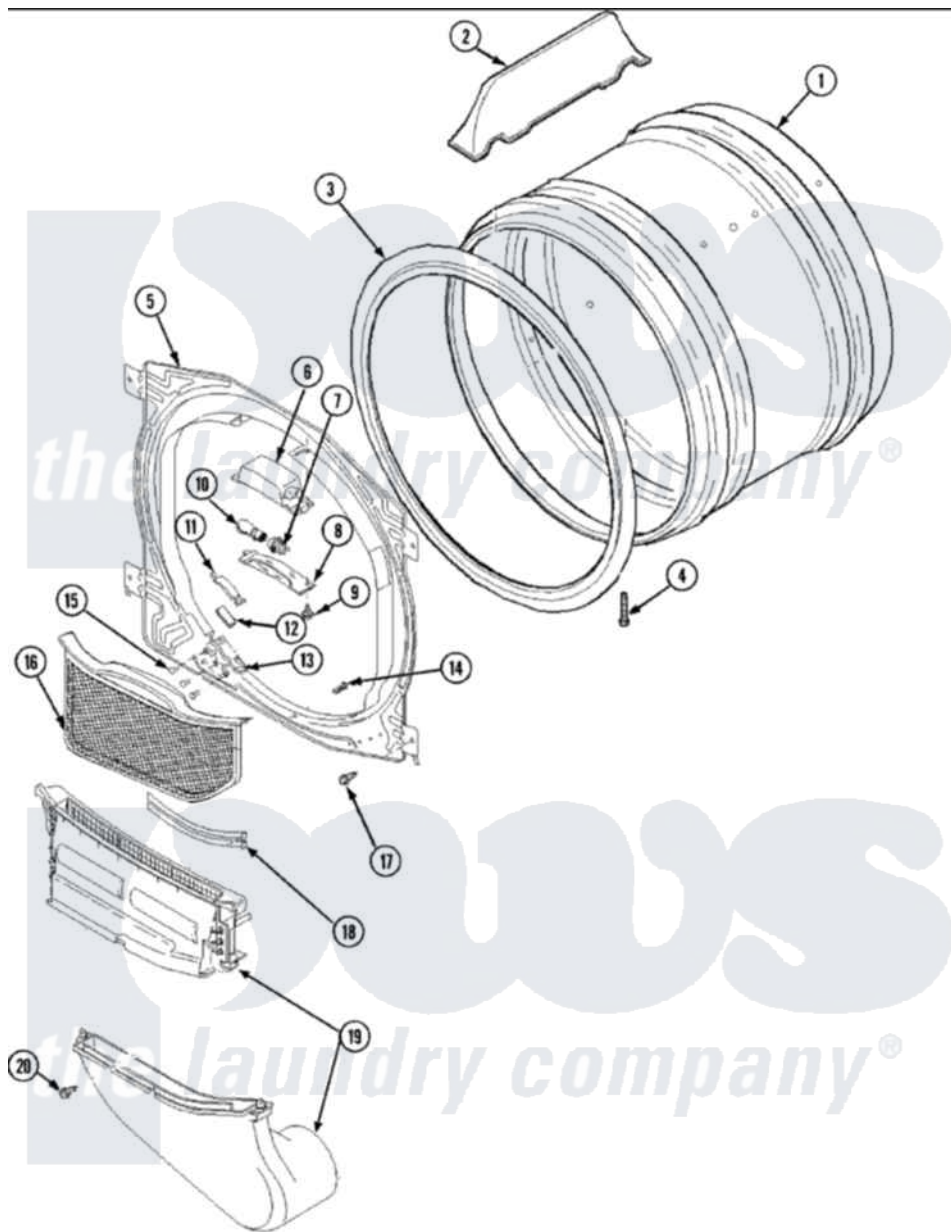

Amana ALG866SCW 04 - FRONT BULKHEAD, AIR DUCT & DRUM

Amana Residential Amana ALG866SCW Dryer Parts Parts Diagram 04 - FRONT BULKHEAD, AIR DUCT & DRUM
 Click on the part number to view part

Item	Original Part Number	Replaced By	Status	Part Description
1	504468P		Not Available	CYLINDER ASSEMBLY (STAINLESS)
2	503703	12002559		Baffle Kit
3	501801	37001132		Seal, Cylinder
4	Y62588			Screw, 10BT-12 X 1 Tap
5	503616WP			Assembly, Frt Bulkhead
6	503622	Y504452		Light Assembly
7	Y504452			Light Assembly
8	40094301			Lens, Light
9	500227	505295		Screw, No.8ab-16 x 3/4 PH
10	Y60954	67001316		Bulb, Light
11	40116501	37001298		Glide- Dry
12	500121	510189		Pad Felt
13	37001036			Bracket, Cylinder Glide
14	500226			Screw, 8b-16 x 5/8 Tap
15	37001031	3370225		Screw
16	40124401	37001142		Filter, Lint

17	503688		Screw, 10B-16 X .34 I
18	503625		Sensor, Moisture
19	40124501	37001141	Air Duct Assembly
20	501285		Screw, No.12 X 9/16-Pla