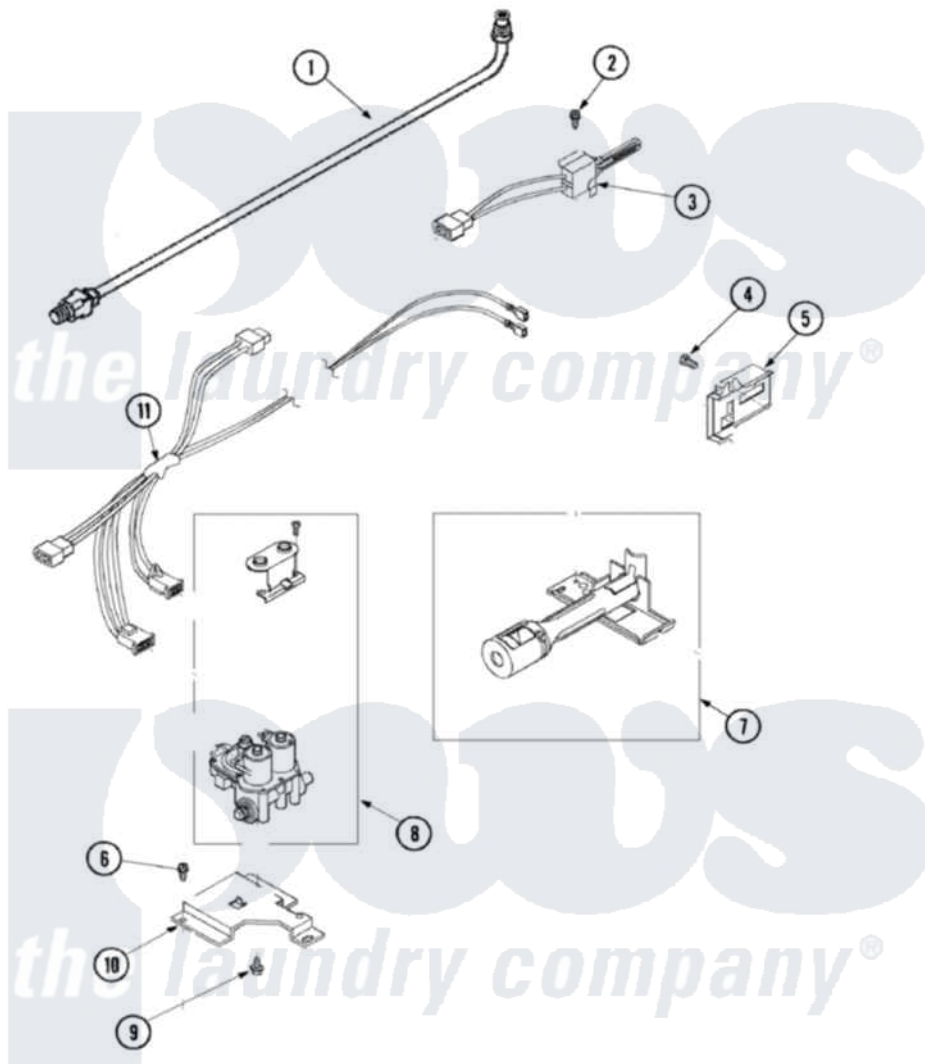

Amana ALG866SCW 05 - GAS VALVE & IGNITER

Amana [Residential Amana ALG866SCW Dryer Parts](#) Parts Diagram 05 - GAS VALVE & IGNITER
 Click on the part number to view part

Item	Original Part Number	Replaced By	Status	Part Description
1	37001001	37001127		Valve And Pipe Assembly
2	51782		Not Available	SCREW, 6B-20X5/16
3	40069801P	37001308		Ignitor
4	23222	3177991		Screw
5	Y56231	338906		Radiant, Sensor
6	503688			Screw, 10B-16 X .34 I
7	Y56234	37001304		Burner Ign
8	37001002			Assembly, Gas Valve
"	12001349	279834		Coil-Valve
9	56124	3370225		Screw
10	500821			Bracket, Mounting-Gas
11	37001007			Harness, Wire