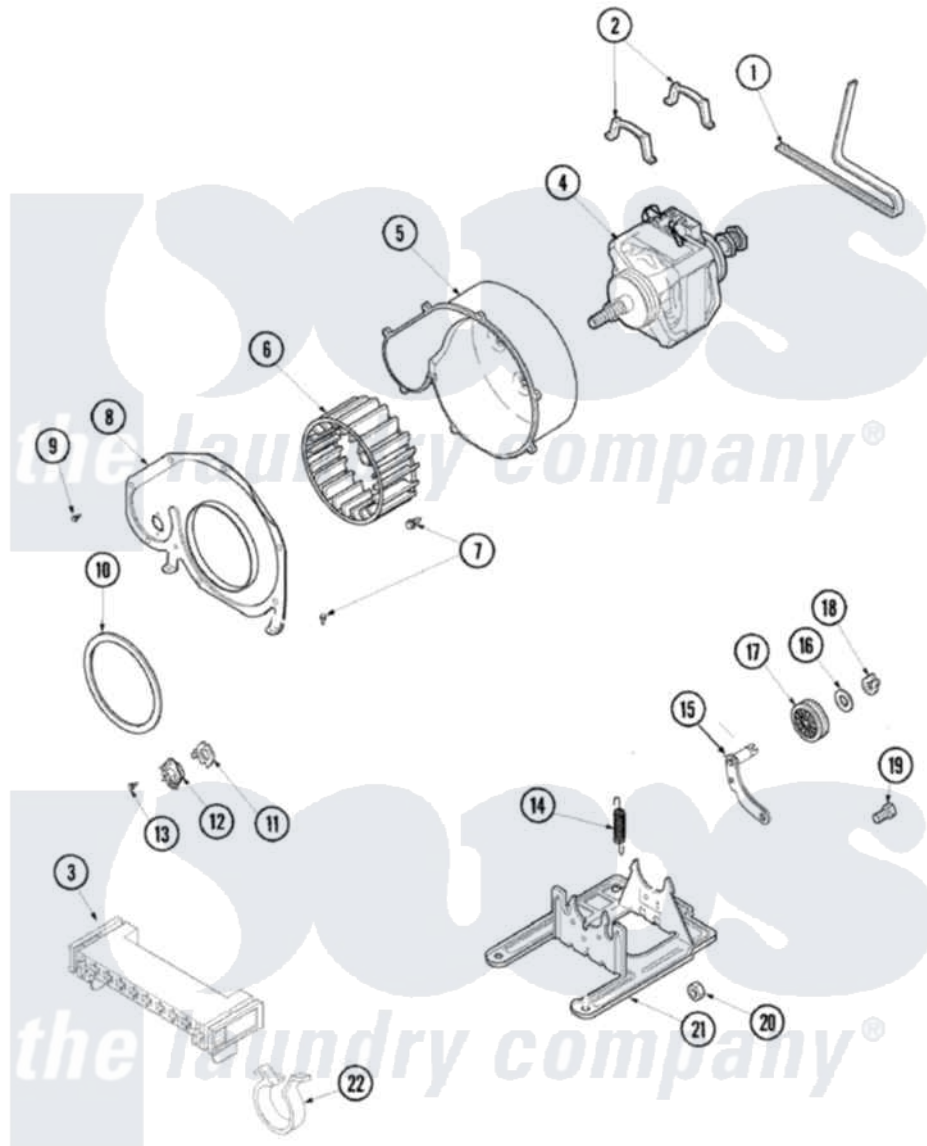

Amana ALG866SCW 06 - MOTOR & FAN

Amana Residential Amana ALG866SCW Dryer Parts Parts Diagram 06 - MOTOR & FAN
 Click on the part number to view part

Item	Original Part Number	Replaced By	Status	Part Description
1	40111201			Belt, Cylinder
2	Y58047	660658		Clamp, Motor Mounting 343481 685441
3	500338			Housing-10 Position
4	40099801	2200376		Motor
"	2200376			Motor
5	56020			Housing, Blower
6	56000	510139P		Assembly Blower Fan Package
7	503661	27001200		Screw
8	500078	511969P		Kit Blower Housing And Cover
9	31260			Screw, No.8 X 3/8 Ind H
10	40090001	37001119		Seal, Blower Housing
11	61623			Thermostat, Heater-BR
12	503979			Thermostat
13	M0211217	489464		Screw
14	56076			Spring, Idler

15	40113501	37001144	Assembly- Idler
16	52549		Washer, 501 ID X3/4 Odx
17	Y54414		Assembly, Wheel And Bearing
18	23748		Ring, Retaining
19	500824		Screw, 1/4-20 Unc Hex
20	52566	27001225	Nut, Jam Mid Lock 1/4-20
21	503613		Mount, Motor
22	504034		Clip, Wire