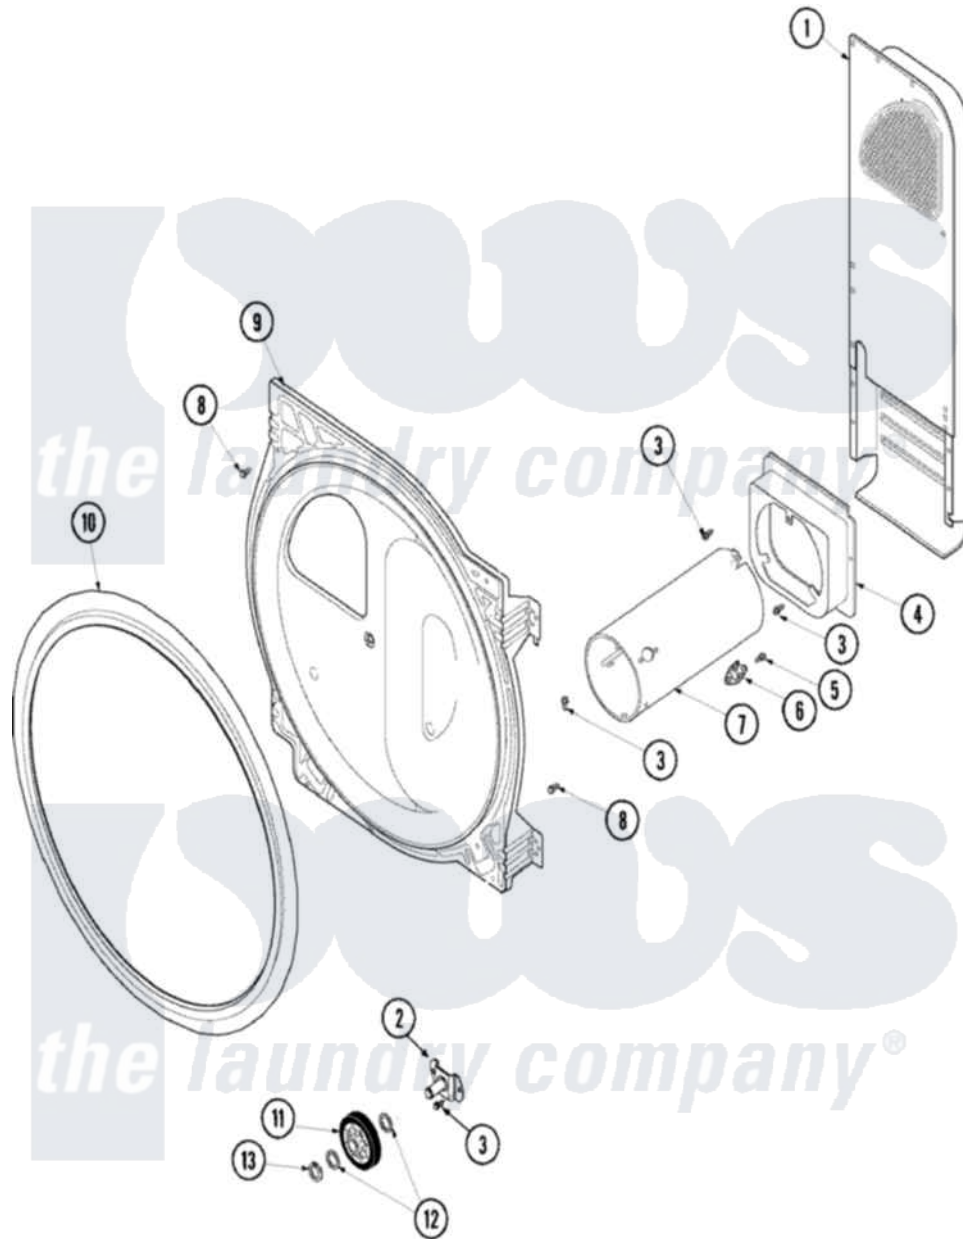

Amana ALG866SCW 07 - REAR BULKHEAD, ROLLER & AIR DUCT (GAS)

Amana Residential Amana ALG866SCW Dryer Parts Parts Diagram 07 - REAR BULKHEAD, ROLLER & AIR DUCT (GAS)

[Click on the part number to view part](#)

Item	Original Part Number	Replaced By	Status	Part Description
1	503605			Assembly, Heater Duct
2	40113601			Assembly, Roller Brkt
3	503688			Screw, 10B-16 X .34 I
4	500122	510101		Shroud Heat Duct
5	51782		Not Available	SCREW, 6B-20X5/16
6	40113801			Fuse, Thermal
"	Y61886			Thermostat, Limit-Blk
7	Y61888	37001303		Duct- Comb
8	503661	27001200		Screw
9	502614WP			Bulkhead, Rear
10	501801	37001132		Seal, Cylinder
11	500214	37001042		Assembly, Cylinder Roller
12	52549			Washer, 501 ID X3/4 Odx
13	23748			Ring, Retaining