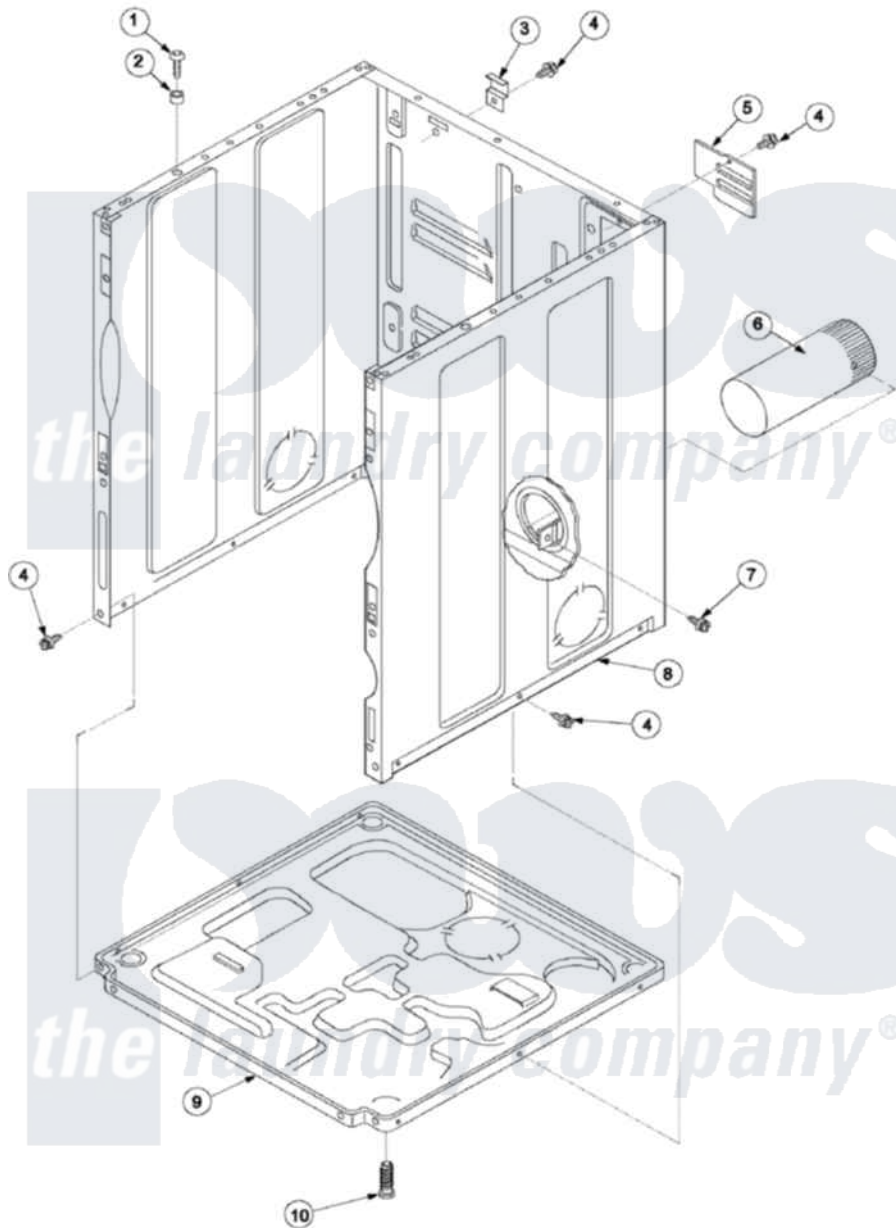

Amana ALG866SCW (BOM: PALG866SCW) 01 - CABINET AND BASE

Amana Residential Amana ALG866SCW (BOM: PALG866SCW) Dryer Parts Parts Diagram 01 - CABINET AND BASE
 Click on the part number to view part

Item	Original Part Number	Replaced By	Status	Part Description
1	32671	Y014874		Screw, Idler Arm And Sleeve
2	505187			Locator, Panel
3	500003			Hinge, Top
4	503661	27001200		Screw
5	503293			Plate, Access Cover
6	505518			Duct, Exhaust
7	503688			Screw, 10B-16 X .34 I
8	40076402WP	37001284		Cabinet As Pack
9	500070			Base, Dryer
10	40087502	37001004		Harness, Wire
"	38384			Relief, Strain
"	502014P			Assembly, Power Cord
"	Y500101			Leg, Leveling