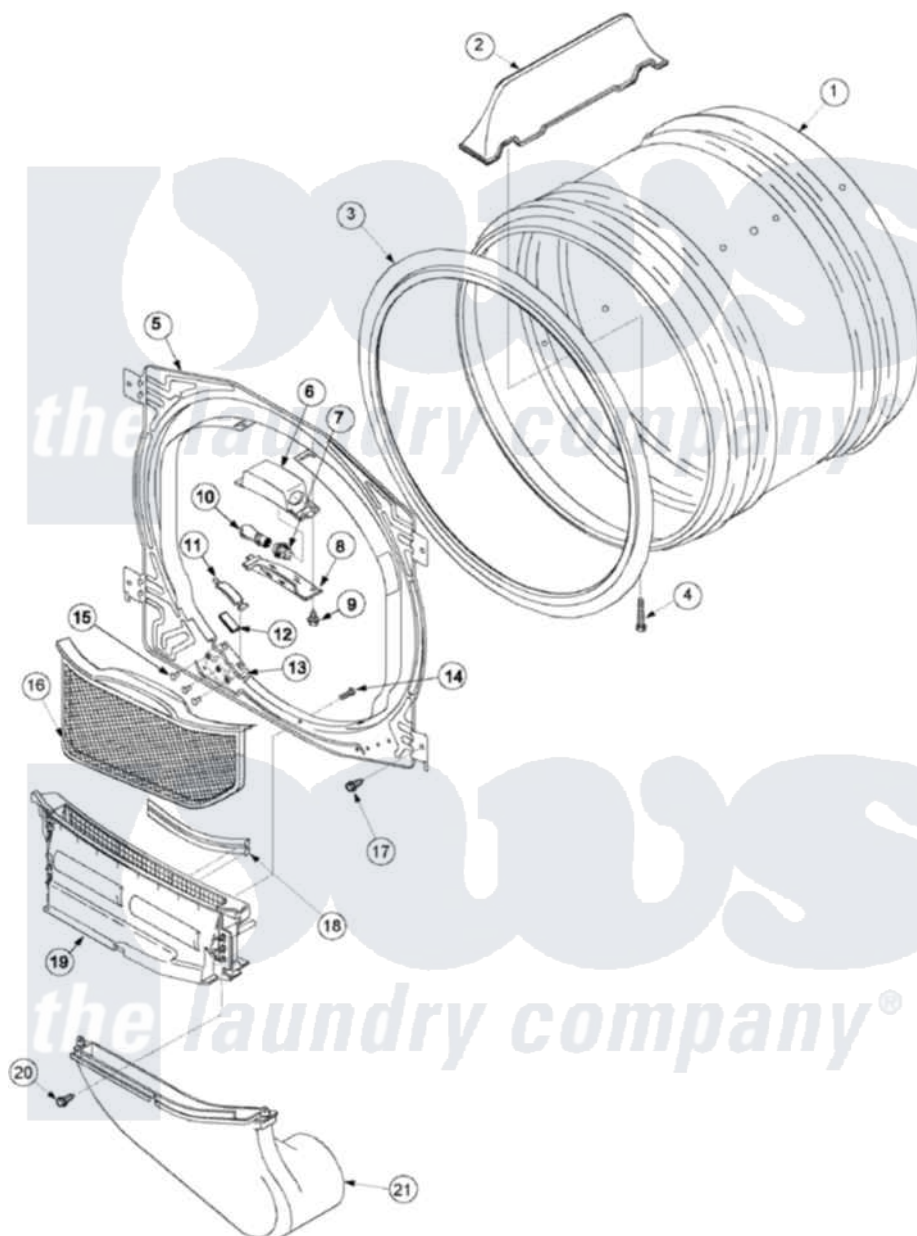

Amana ALG866SCW (BOM: PALG866SCW) 03 - CYLINDER AND FRONT BULKHEAD

Amana Residential Amana ALG866SCW (BOM: PALG866SCW) Dryer Parts Parts Diagram 03 - CYLINDER AND FRONT BULKHEAD

[Click on the part number to view part](#)

Item	Original Part Number	Replaced By	Status	Part Description
1	504468P		Not Available	CYLINDER ASSEMBLY (STAINLESS)
2	503703	12002559		Baffle Kit
3	501801	37001132		Seal, Cylinder
4	Y62588			Screw, 10BT-12 X 1 Tap
5	503616WP			Assembly, Frt Bulkhead
6	503622	Y504452		Light Assembly
7	504458	Y504452		Light Assembly
8	40094301			Lens, Light
9	500227	505295		Screw, No.8ab-16 x 3/4 PH
10	Y60954	67001316		Bulb, Light
11	40116501	37001298		Glide- Dry
12	500121	510189		Pad Felt
13	37001036			Bracket, Cylinder Glide
14	37001031	3370225		Screw

15	505295		Screw, No.8ab-16 x 3/4 PH
16	40124401	37001142	Filter, Lint
17	503688		Screw, 10B-16 X .34 I
18	503625		Sensor, Moisture
19	40124501	37001141	Air Duct Assembly
20	501285		Screw, No.12 X 9/16-Pla
21	40124501	37001141	Air Duct Assembly