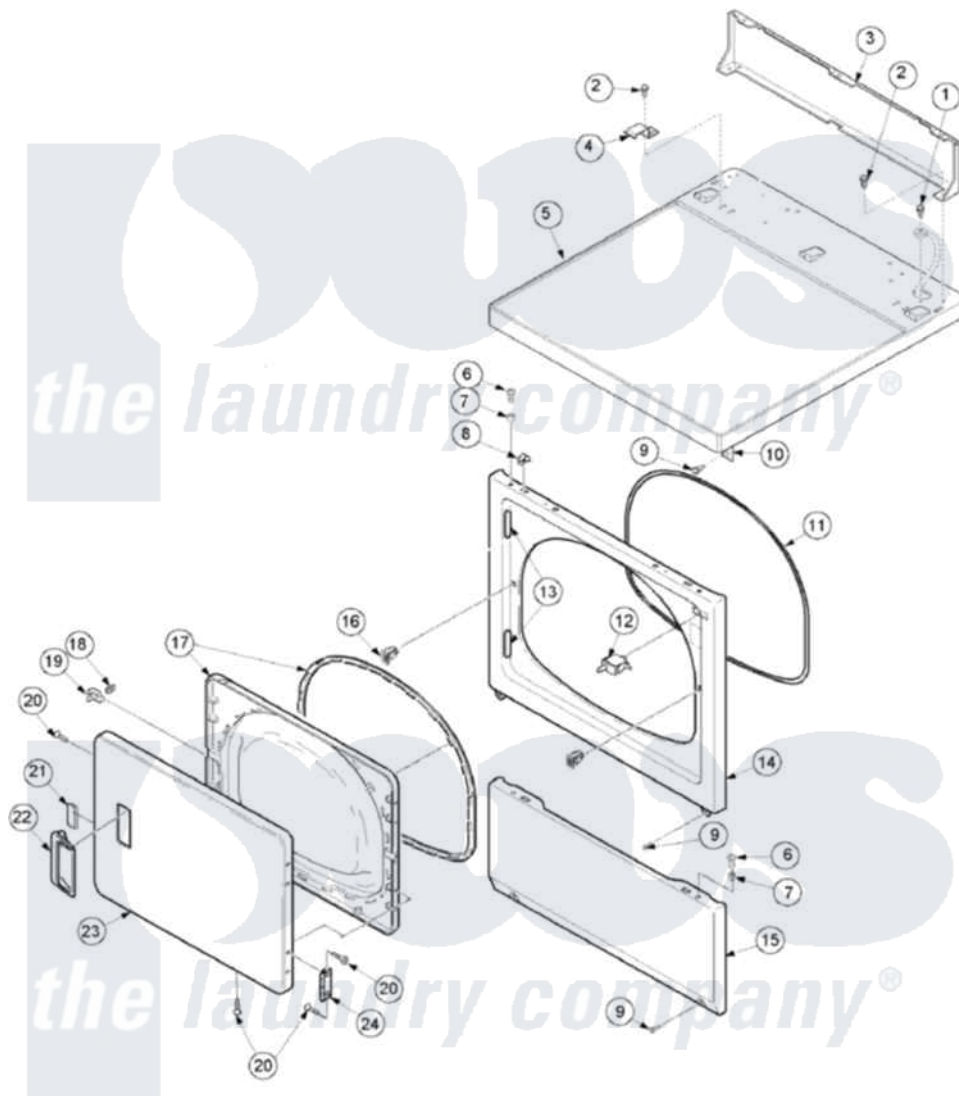

Amana ALG866SCW (BOM: PALG866SCW) 04 - DOOR, ACCESS, AND TOP PANEL

Amana Residential Amana ALG866SCW (BOM: PALG866SCW) Dryer Parts Parts Diagram 04 - DOOR, ACCESS, AND TOP PANEL

Click on the part number to view part

Item	Original Part Number	Replaced By	Status	Part Description
1	503688			Screw, 10B-16 X .34 I
2	501086	90767		Screw, 8A X 3/8 HeX Washer Head Tapping
3	40121401			Panel, Home Hood Back
4	Y503876			Clip, Hold Down
5	40114301WP	37001027		Panel, Top
6	32671	Y014874		Screw, Idler Arm And Sleeve
7	505187			Locator, Panel
8	56080	22001650		Fastener, Spring
9	503661	27001200		Screw
10	500084	40130801		Bracket, Top Mount
11	504005	511056		Seal Front Panel
12	Y504570	W10169313		Switch-Dor
13	503126			Plug, Hinge Hole
14	503656WP			Panel, Front

15	40045301WP		Panel, Access
16	54660	LA-1003	Door Catch Kit
17	503643W	37001028	Seal And Liner, Assembly
18	500039	510181	Strike Doormetal
19	40116201		Bracket, Door Strike
20	500226		Screw, 8b-16 x 5/8 Tap
21	505328		Wedge, Door Handle
22	R9800012		Pull, Door
23	503654WP	12002136	Door Handle
24	Y503676		Hinge, Door And Top