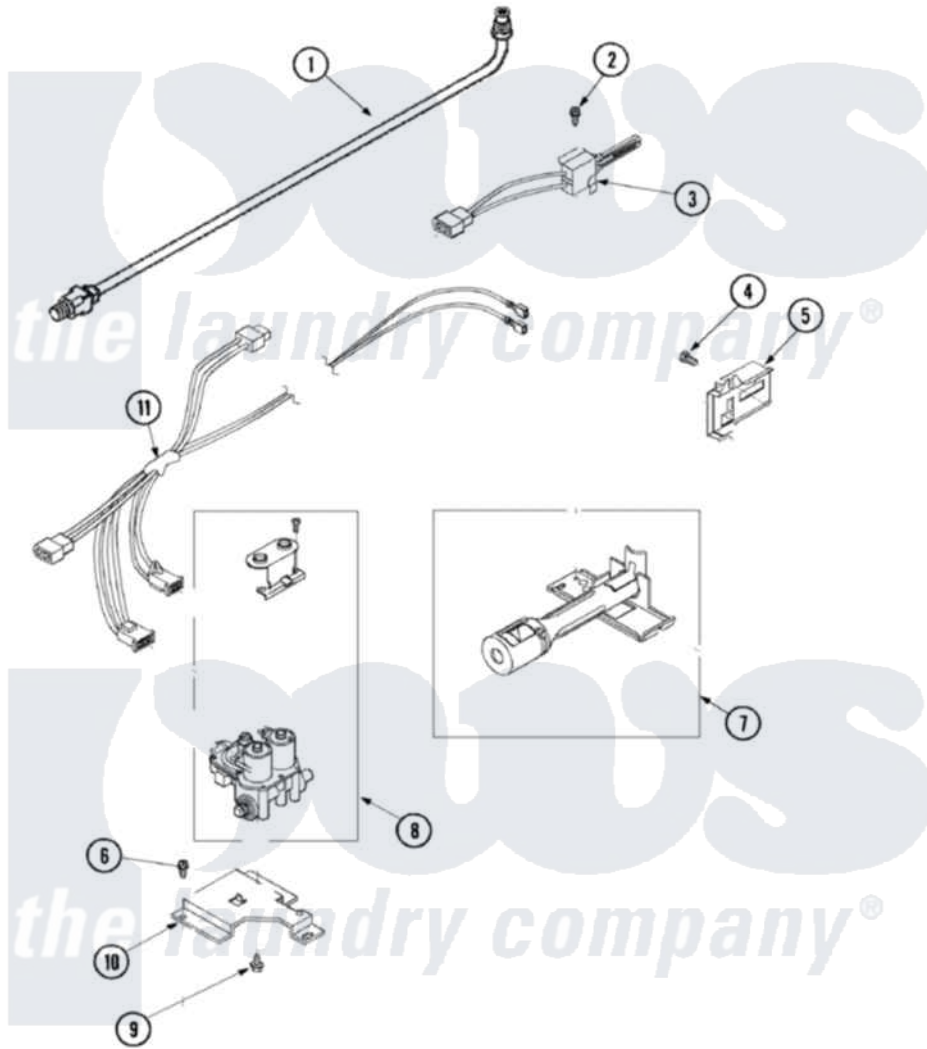

Amana ALG866SCW (BOM: PALG866SCW) 05 - GAS VALVE AND IGNITER

Amana Residential Amana ALG866SCW (BOM: PALG866SCW) Dryer Parts Parts Diagram 05 - GAS VALVE AND IGNITER

Click on the part number to view part

Item	Original Part Number	Replaced By	Status	Part Description
2	51782		Not Available	SCREW, 6B-20X5/16
3	40069801P	37001308		Ignitor
4	23222	3177991		Screw
5	Y56231	338906		Radiant, Sensor
6	503688			Screw, 10B-16 X .34 I
7	Y56234	37001304		Burner Ign
8	37001002			Assembly, Gas Valve
9	56124	3370225		Screw
10	500821			Bracket, Mounting-Gas
11	40098501	37001007		Harness, Wire