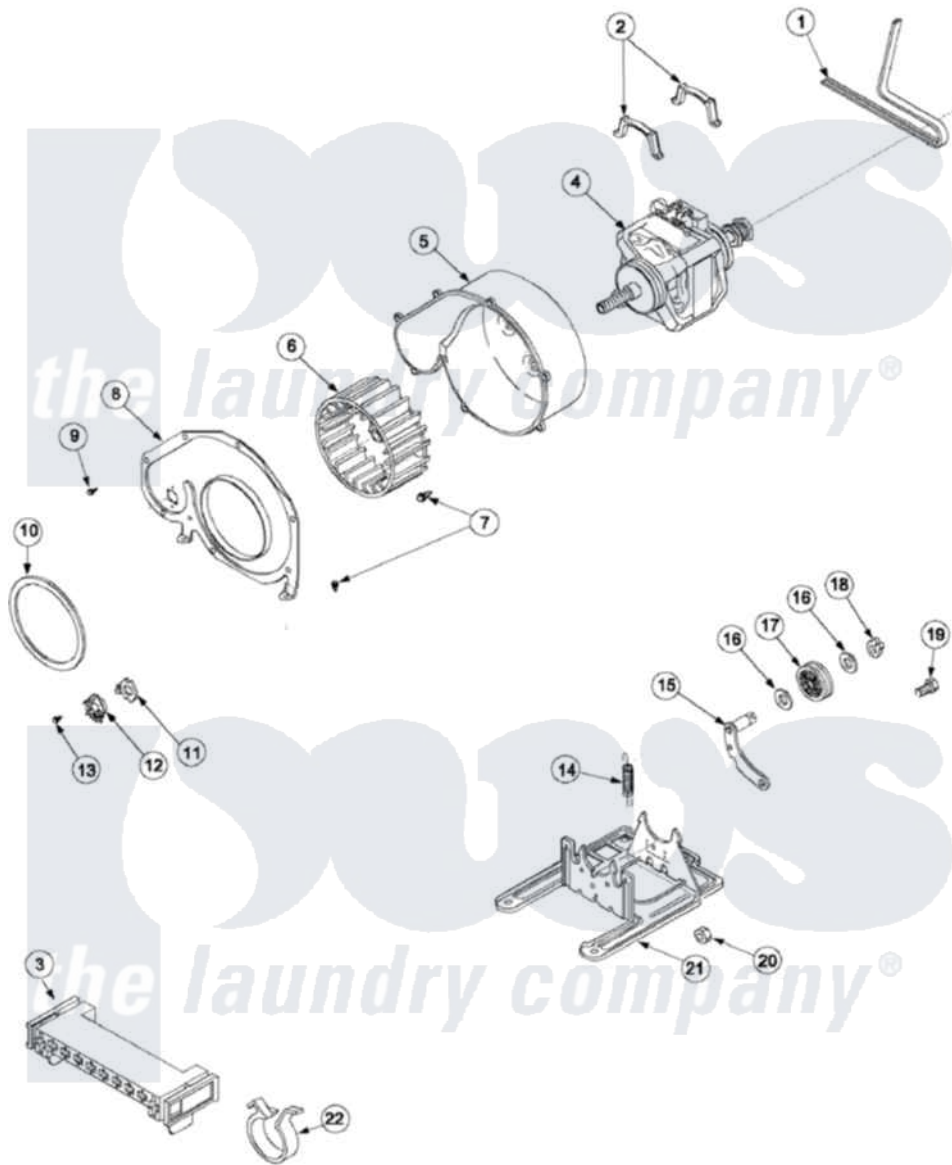

Amana ALG866SCW (BOM: PALG866SCW) 06 - MOTOR AND FAN ASSEMBLY

Amana Residential Amana ALG866SCW (BOM: PALG866SCW) Dryer Parts Parts Diagram 06 - MOTOR AND FAN ASSEMBLY

Click on the part number to view part

Item	Original Part Number	Replaced By	Status	Part Description
1	40111201			Belt, Cylinder
2	Y58047	660658		Clamp, Motor Mounting 343481 685441
3	40048501	2200376		Motor
4	40099801	2200376		Motor
5	56020			Housing, Blower
6	56000	510139P		Assembly Blower Fan Package
7	503661	27001200		Screw
8	500078	511969P		Kit Blower Housing And Cover
9	31260			Screw, No.8 X 3/8 Ind H
10	40090001	37001119		Seal, Blower Housing
11	61623			Thermostat, Heater-BR
12	503979			Thermostat
13	31260			Screw, No.8 X 3/8 Ind H

14	56076		Spring, Idler
15	40113501	37001144	Assembly- Idler
16	52549		Washer, 501 ID X3/4 Odx
17	Y54414		Assembly, Wheel And Bearing
18	23748		Ring, Retaining
19	500824		Screw, 1/4-20 Unc Hex
20	52566	27001225	Nut, Jam Mid Lock 1/4-20
21	503613		Mount, Motor